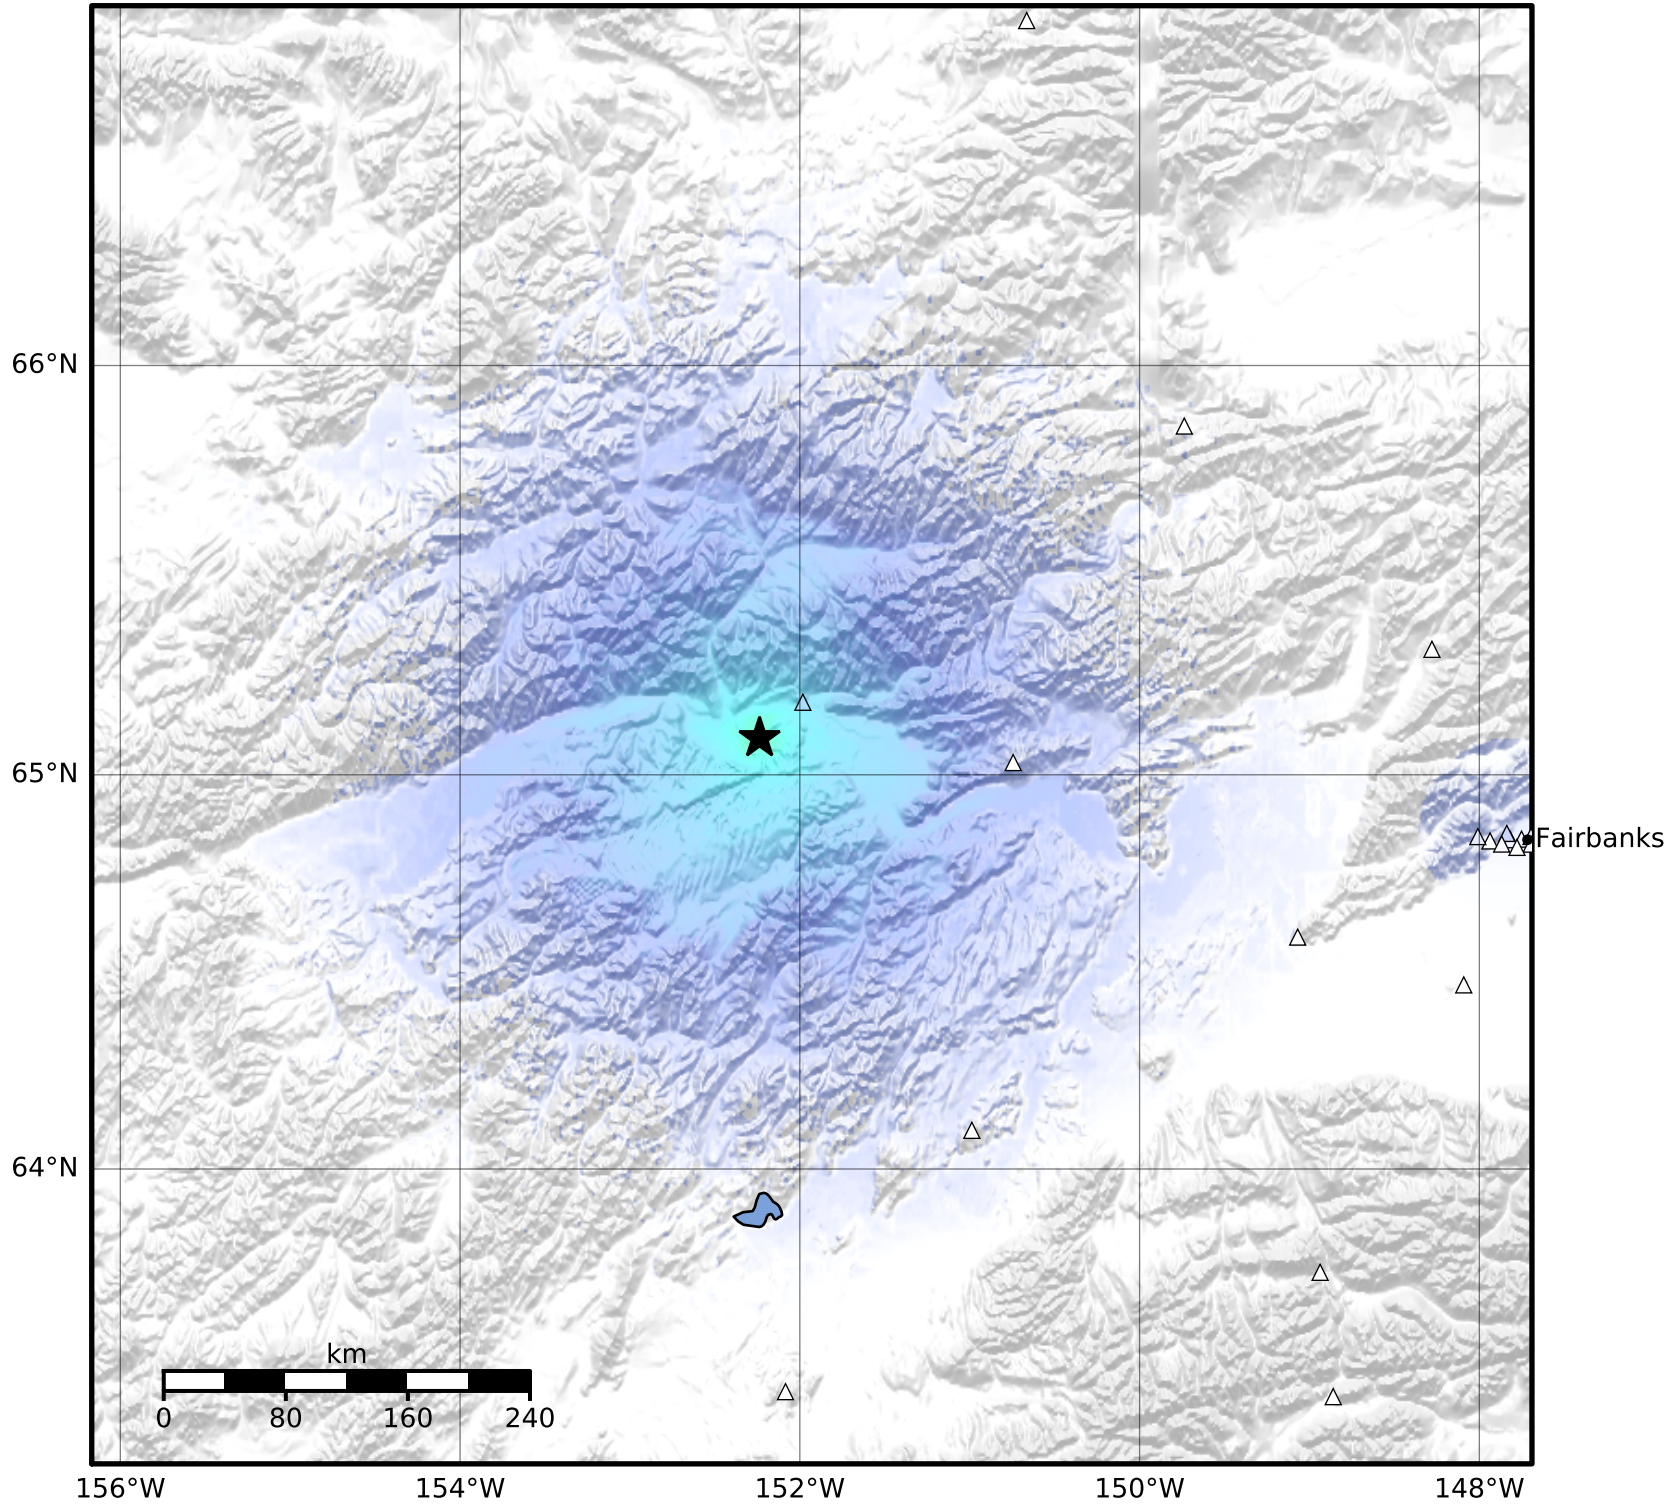

Macroseismic Intensity Map Alaska Earthquake Center
 ShakeMap: 12 km (7 miles) SW of Tanana
 Jan 24, 2024 00:37:22 UTC M4.2 N65.09 W152.24 Depth: 6.1km ID:ak02413p4b3I

SHAKING	Not felt	Weak	Light	Moderate	Strong	Very strong	Severe	Violent	Extreme
DAMAGE	None	None	None	Very light	Light	Moderate	Moderate/heavy	Heavy	Very heavy
PGA(%g)	<0.0464	0.297	2.76	6.2	11.5	21.5	40.1	74.7	>139
PGV(cm/s)	<0.0215	0.135	1.41	4.65	9.64	20	41.4	85.8	>178
INTENSITY	I	II-III	IV	V	VI	VII	VIII	IX	X+

Scale based on Worden et al. (2012)

Version 1: Processed 2024-01-24T00:44:23Z

△ Seismic Instrument ○ Reported Intensity

★ Epicenter