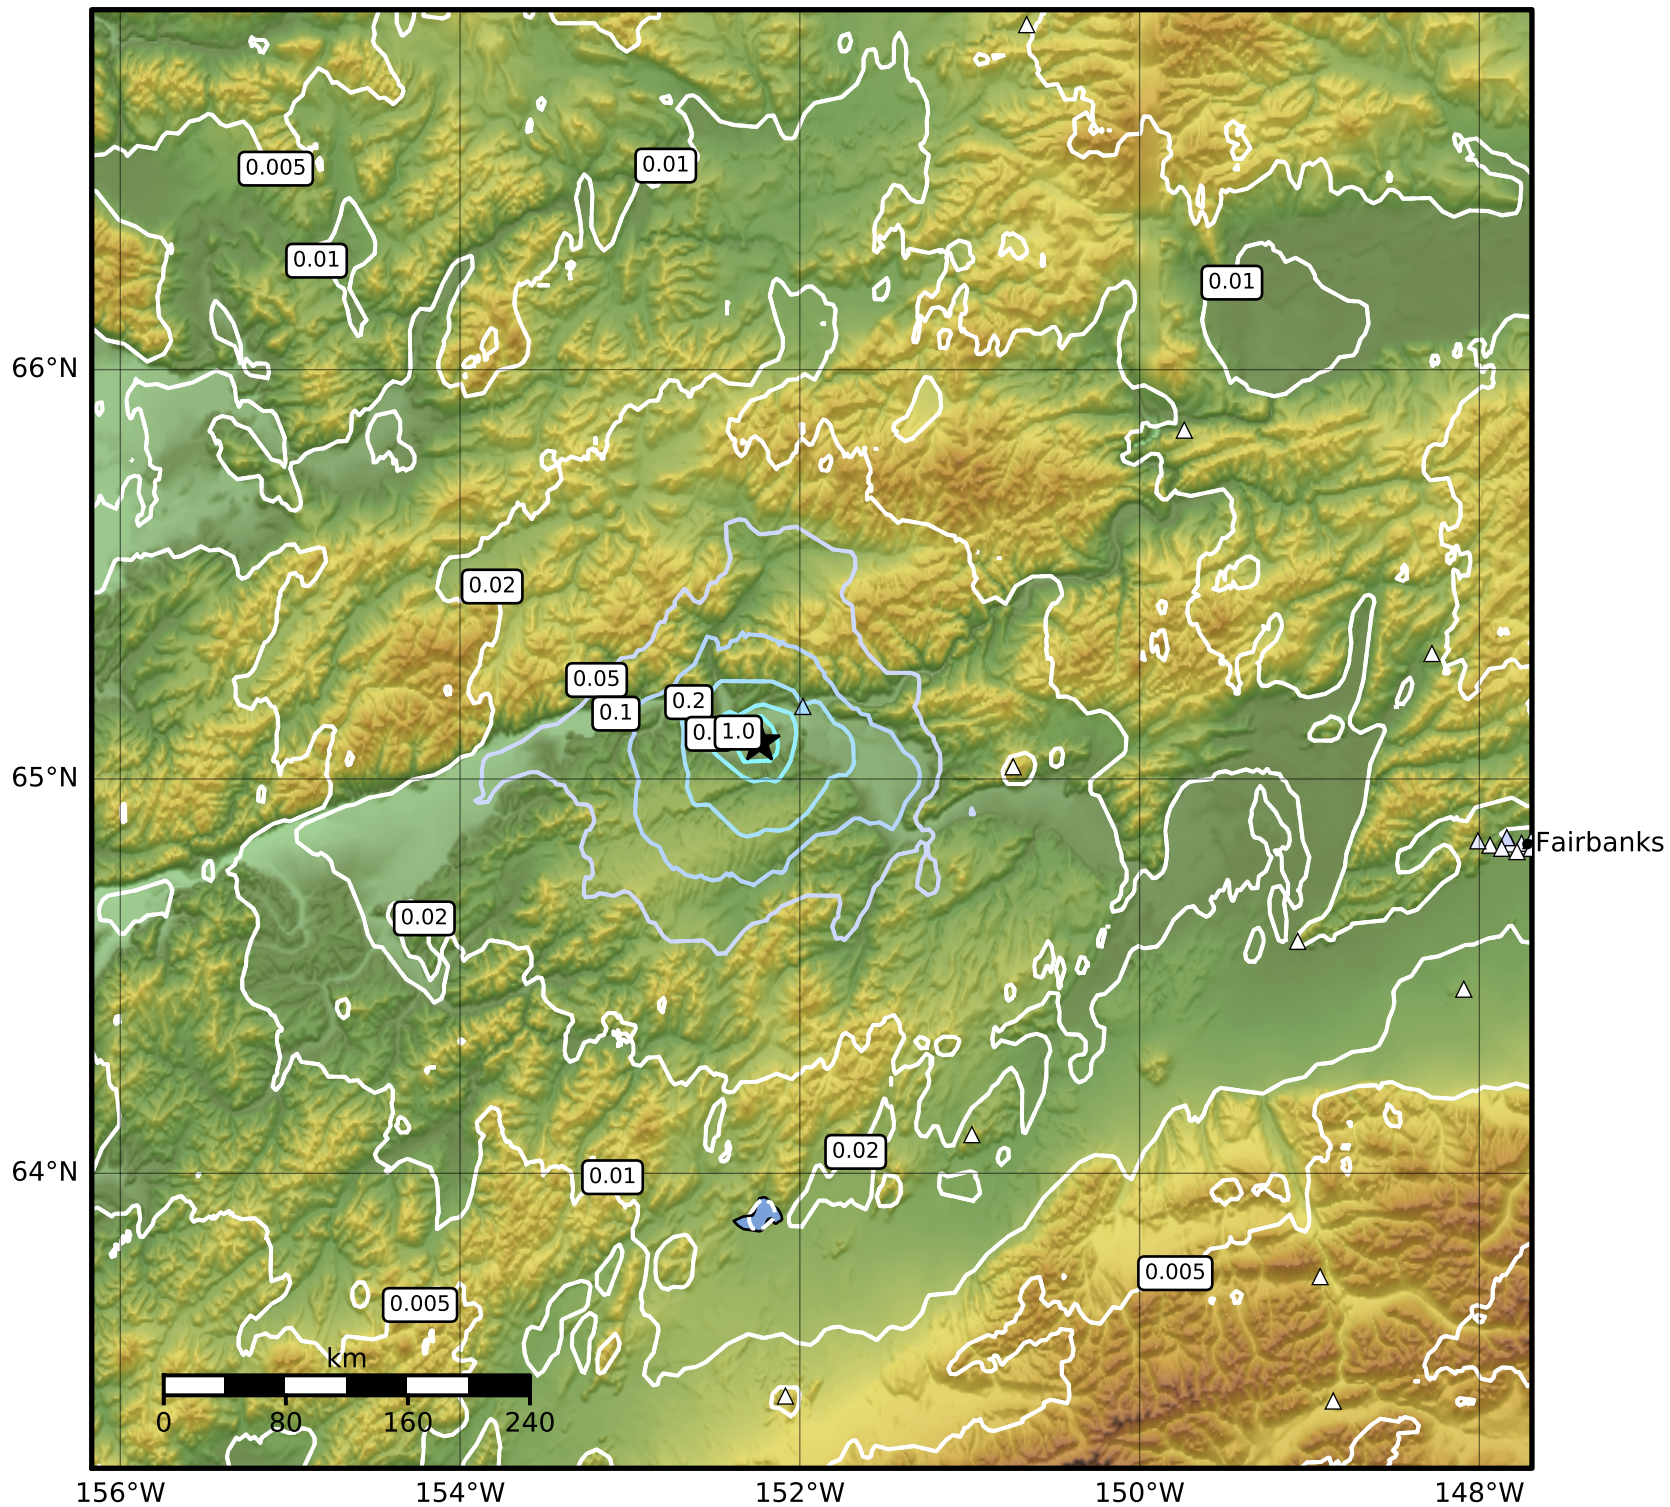

Peak Ground Velocity Map Alaska Earthquake Center  
ShakeMap: 12 km (7 miles) SW of Tanana  
Jan 24, 2024 00:37:22 UTC M4.2 N65.09 W152.24 Depth: 6.1km ID:ak02413p4b3l

Scale based on Worden et al. (2012)

Version 1: Processed 2024-01-24T00:44:23Z

△ Seismic Instrument ○ Reported Intensity

★ Epicenter