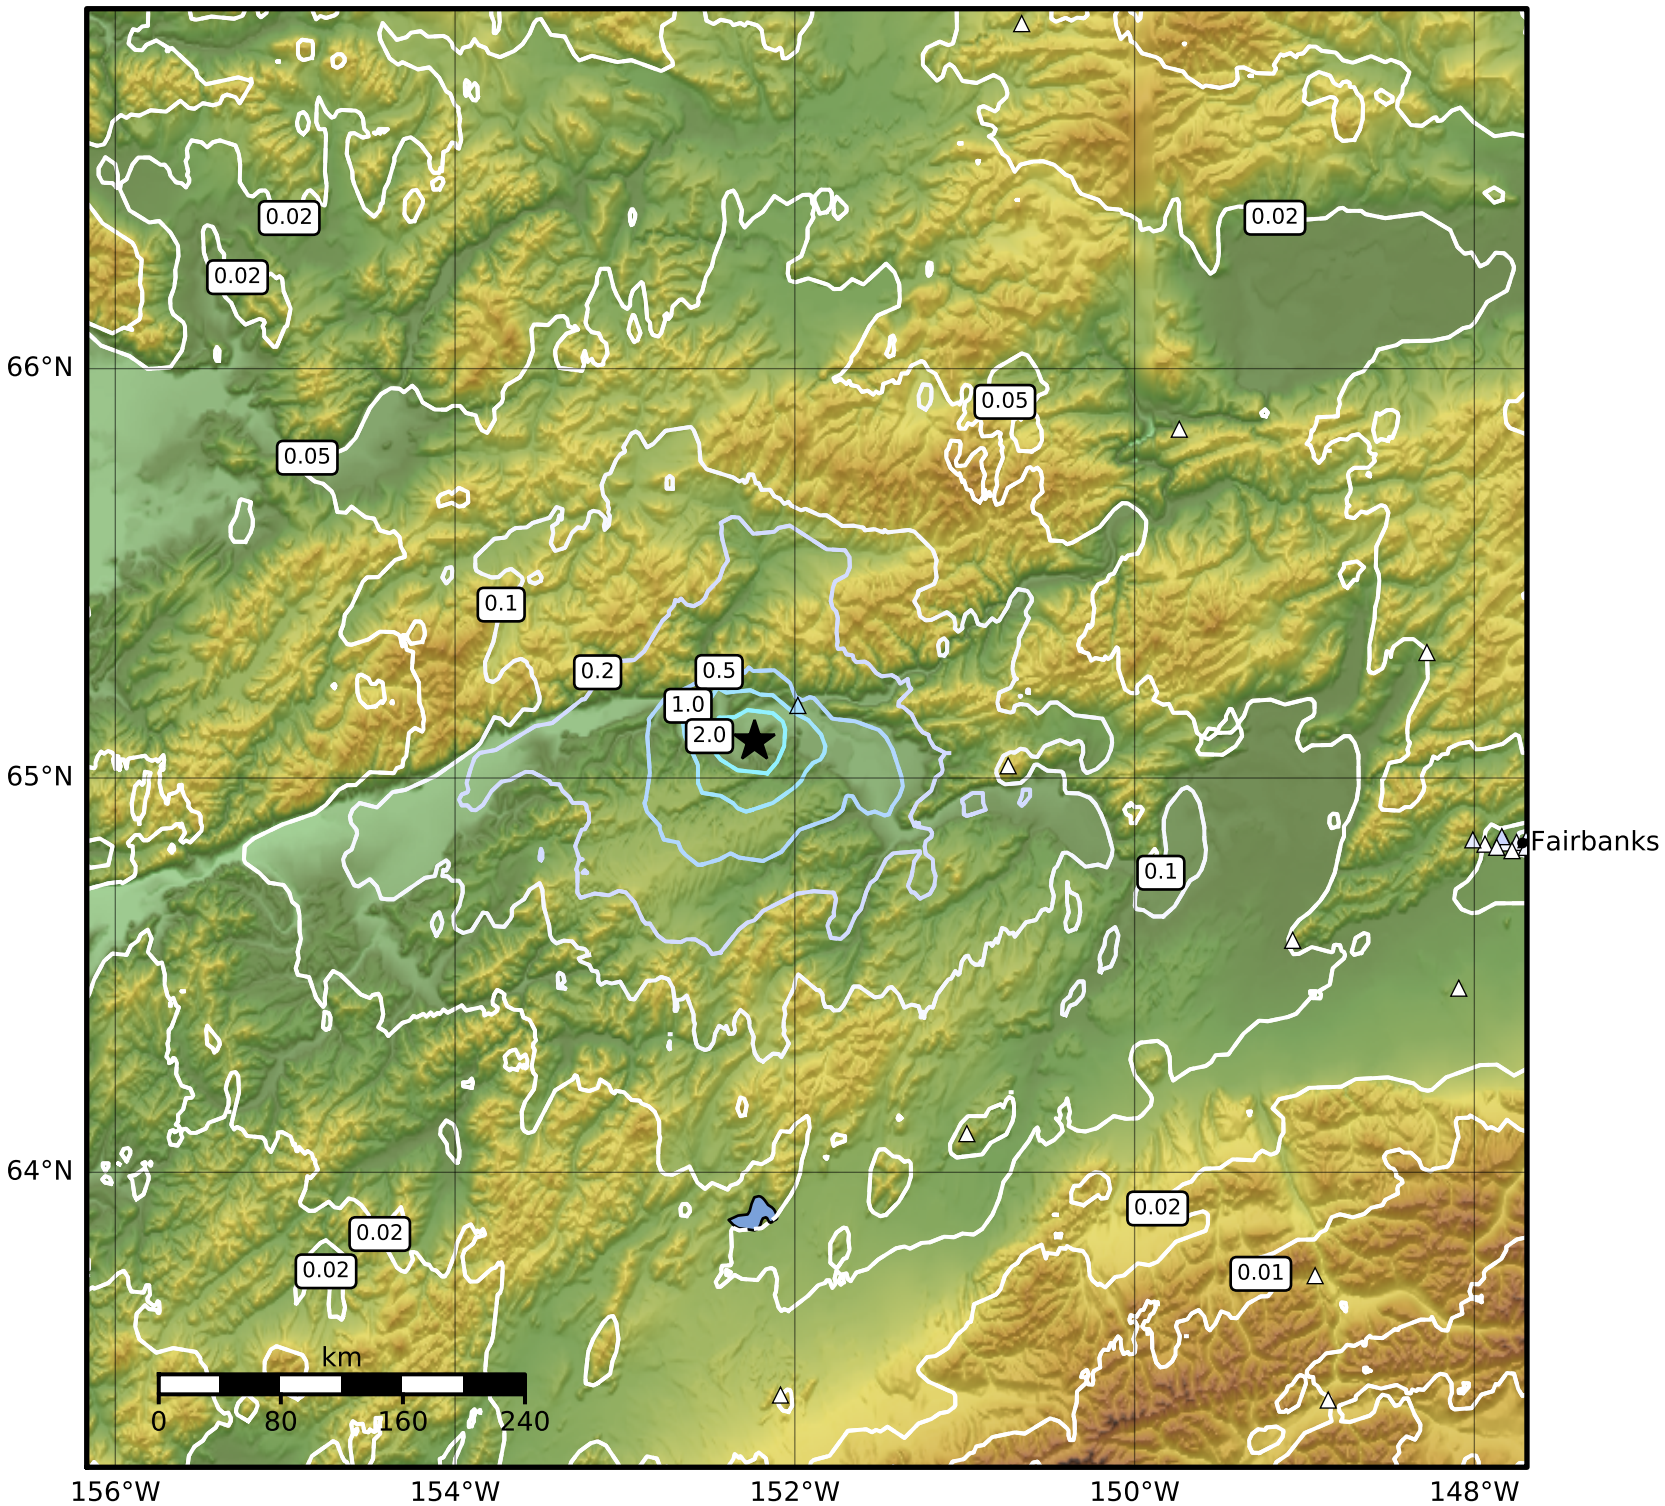

0.3 Second Peak Spectral Acceleration Map Alaska Earthquake Center
 ShakeMap: 12 km (7 miles) SW of Tanana
 Jan 24, 2024 00:37:22 UTC M4.2 N65.09 W152.24 Depth: 6.1km ID:ak02413p4b3l

SA(0.3) (%g)	0.1	0.2	0.5	1	2	5	10	20	50	100	200
--------------	-----	-----	-----	---	---	---	----	----	----	-----	-----

Scale based on Worden et al. (2012)

Version 1: Processed 2024-01-24T00:44:23Z

△ Seismic Instrument ○ Reported Intensity

★ Epicenter