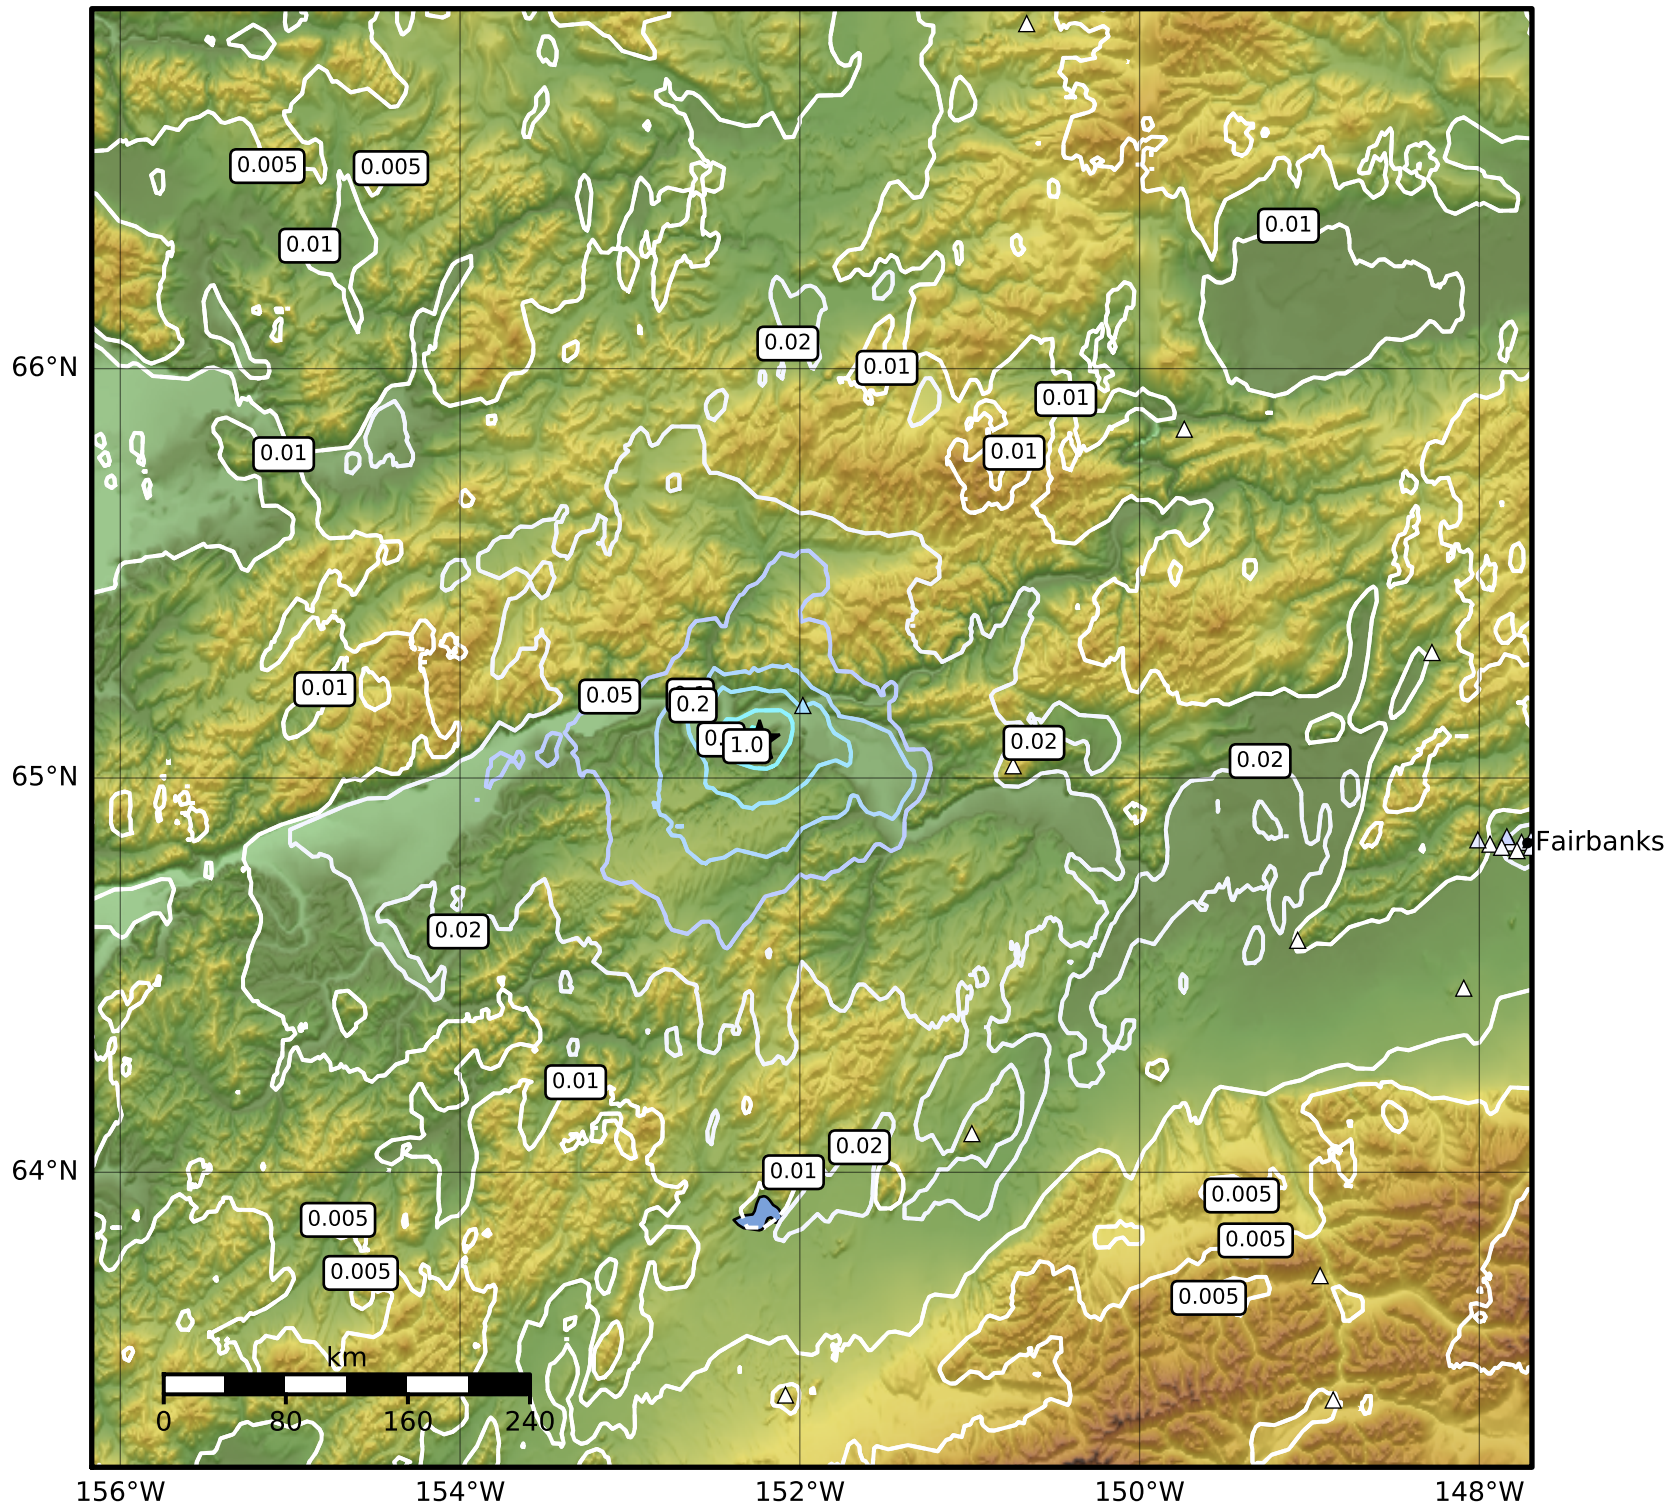

1.0 Second Peak Spectral Acceleration Map Alaska Earthquake Center  
 ShakeMap: 12 km (7 miles) SW of Tanana  
 Jan 24, 2024 00:37:22 UTC M4.2 N65.09 W152.24 Depth: 6.1km ID:ak02413p4b3l

<b>SA(1.0) (%g)</b>	<b>0.1</b>	<b>0.2</b>	<b>0.5</b>	<b>1</b>	<b>2</b>	<b>5</b>	<b>10</b>	<b>20</b>	<b>50</b>	<b>100</b>	<b>200</b>
---------------------	------------	------------	------------	----------	----------	----------	-----------	-----------	-----------	------------	------------

Scale based on Worden et al. (2012)

Version 1: Processed 2024-01-24T00:44:23Z

△ Seismic Instrument ○ Reported Intensity

★ Epicenter