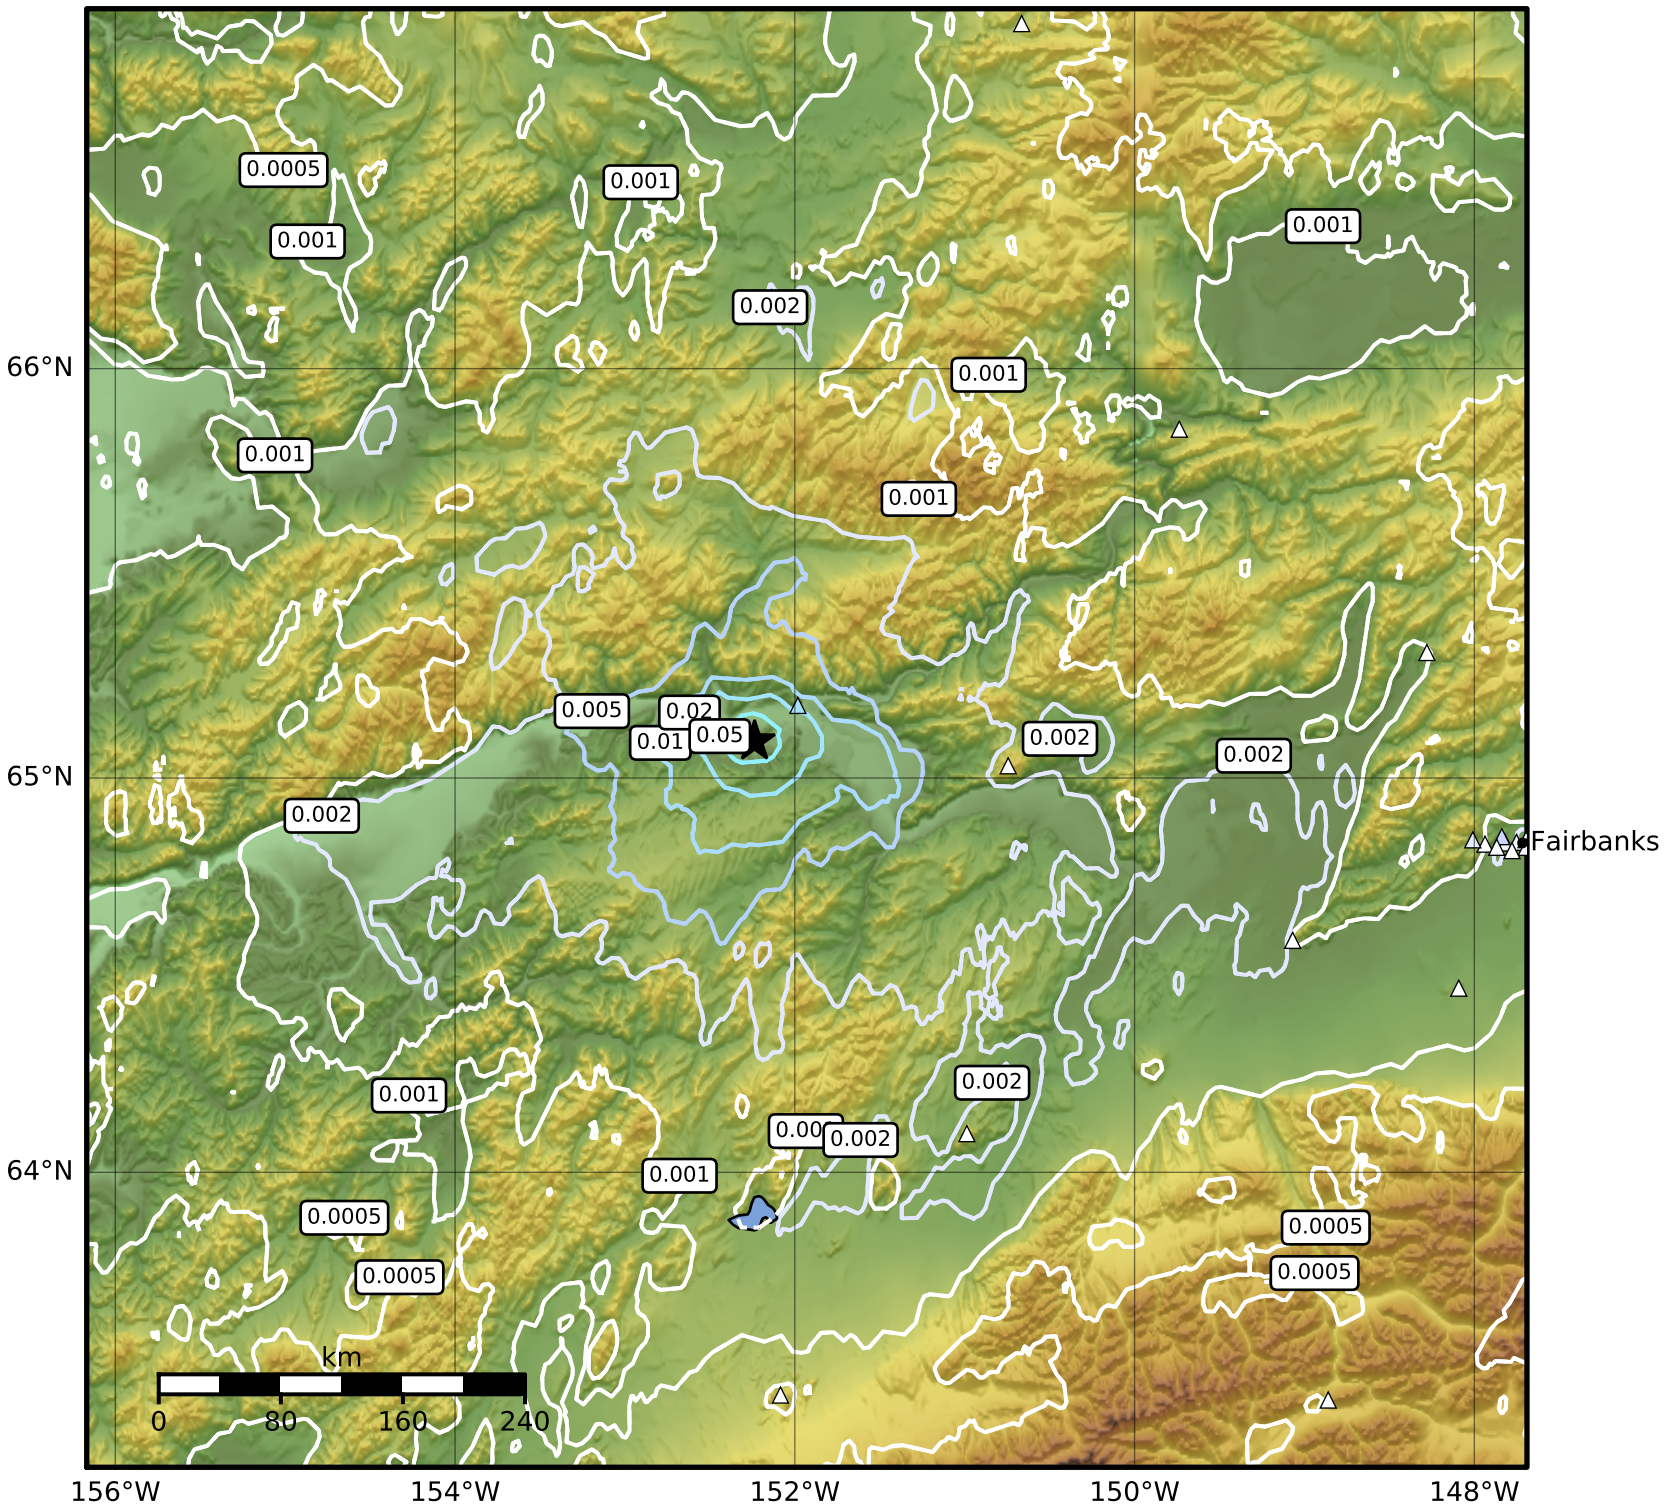

3.0 Second Peak Spectral Acceleration Map Alaska Earthquake Center  
 ShakeMap: 12 km (7 miles) SW of Tanana  
 Jan 24, 2024 00:37:22 UTC M4.2 N65.09 W152.24 Depth: 6.1km ID:ak02413p4b3l

Scale based on Worden et al. (2012)

Version 1: Processed 2024-01-24T00:44:23Z

△ Seismic Instrument ○ Reported Intensity

★ Epicenter