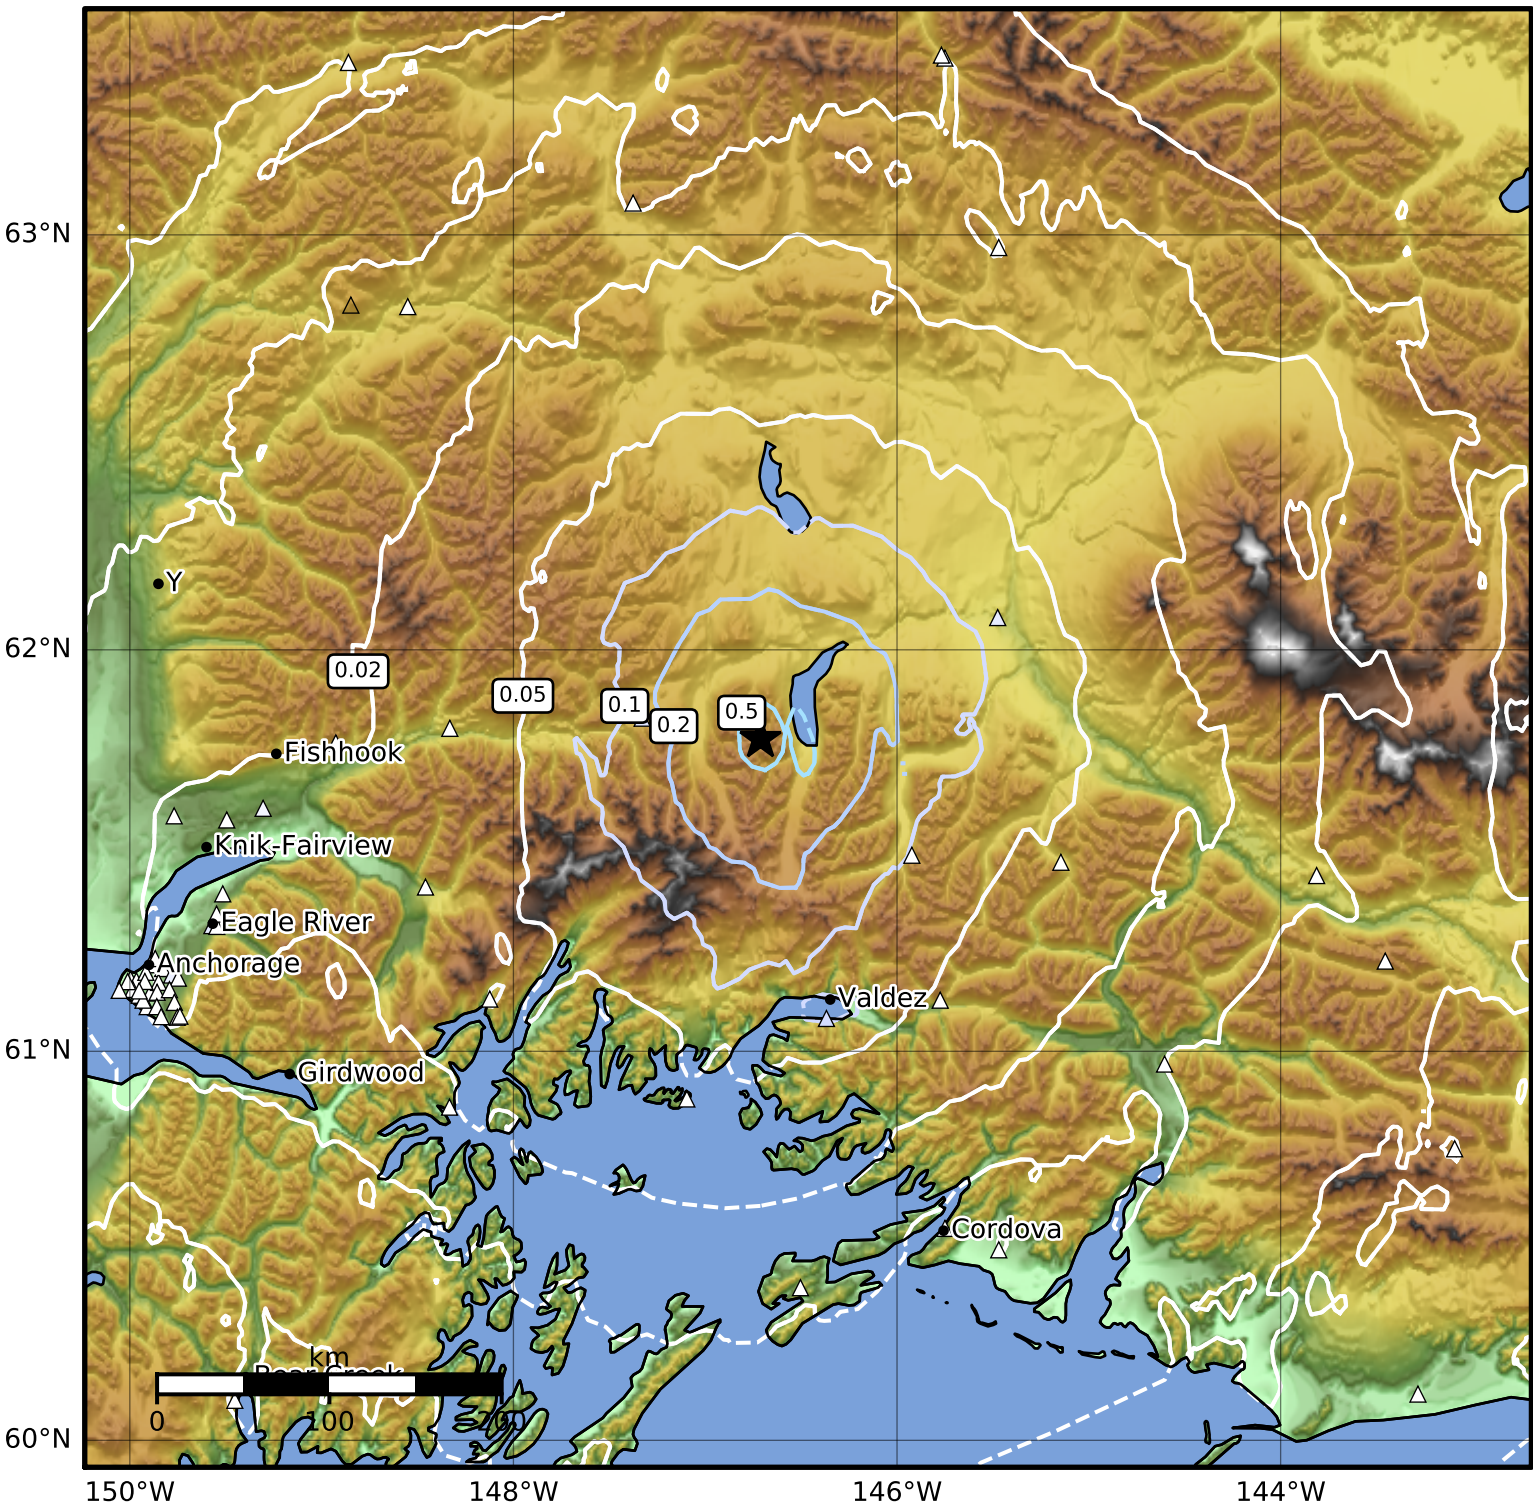

Peak Ground Acceleration Map Alaska Earthquake Center
 ShakeMap: 71 km (44 miles) WSW of Glennallen
 Jan 25, 2024 16:09:06 UTC M3.5 N61.78 W146.71 Depth: 24.6km ID:ak02415m0jx2

PGA (%g)	0.1	0.2	0.5	1	2	5	10	20	50	100	200
----------	-----	-----	-----	---	---	---	----	----	----	-----	-----

Scale based on Worden et al. (2012)

Version 2: Processed 2024-01-25T18:10:16Z

△ Seismic Instrument ○ Reported Intensity ★ Epicenter