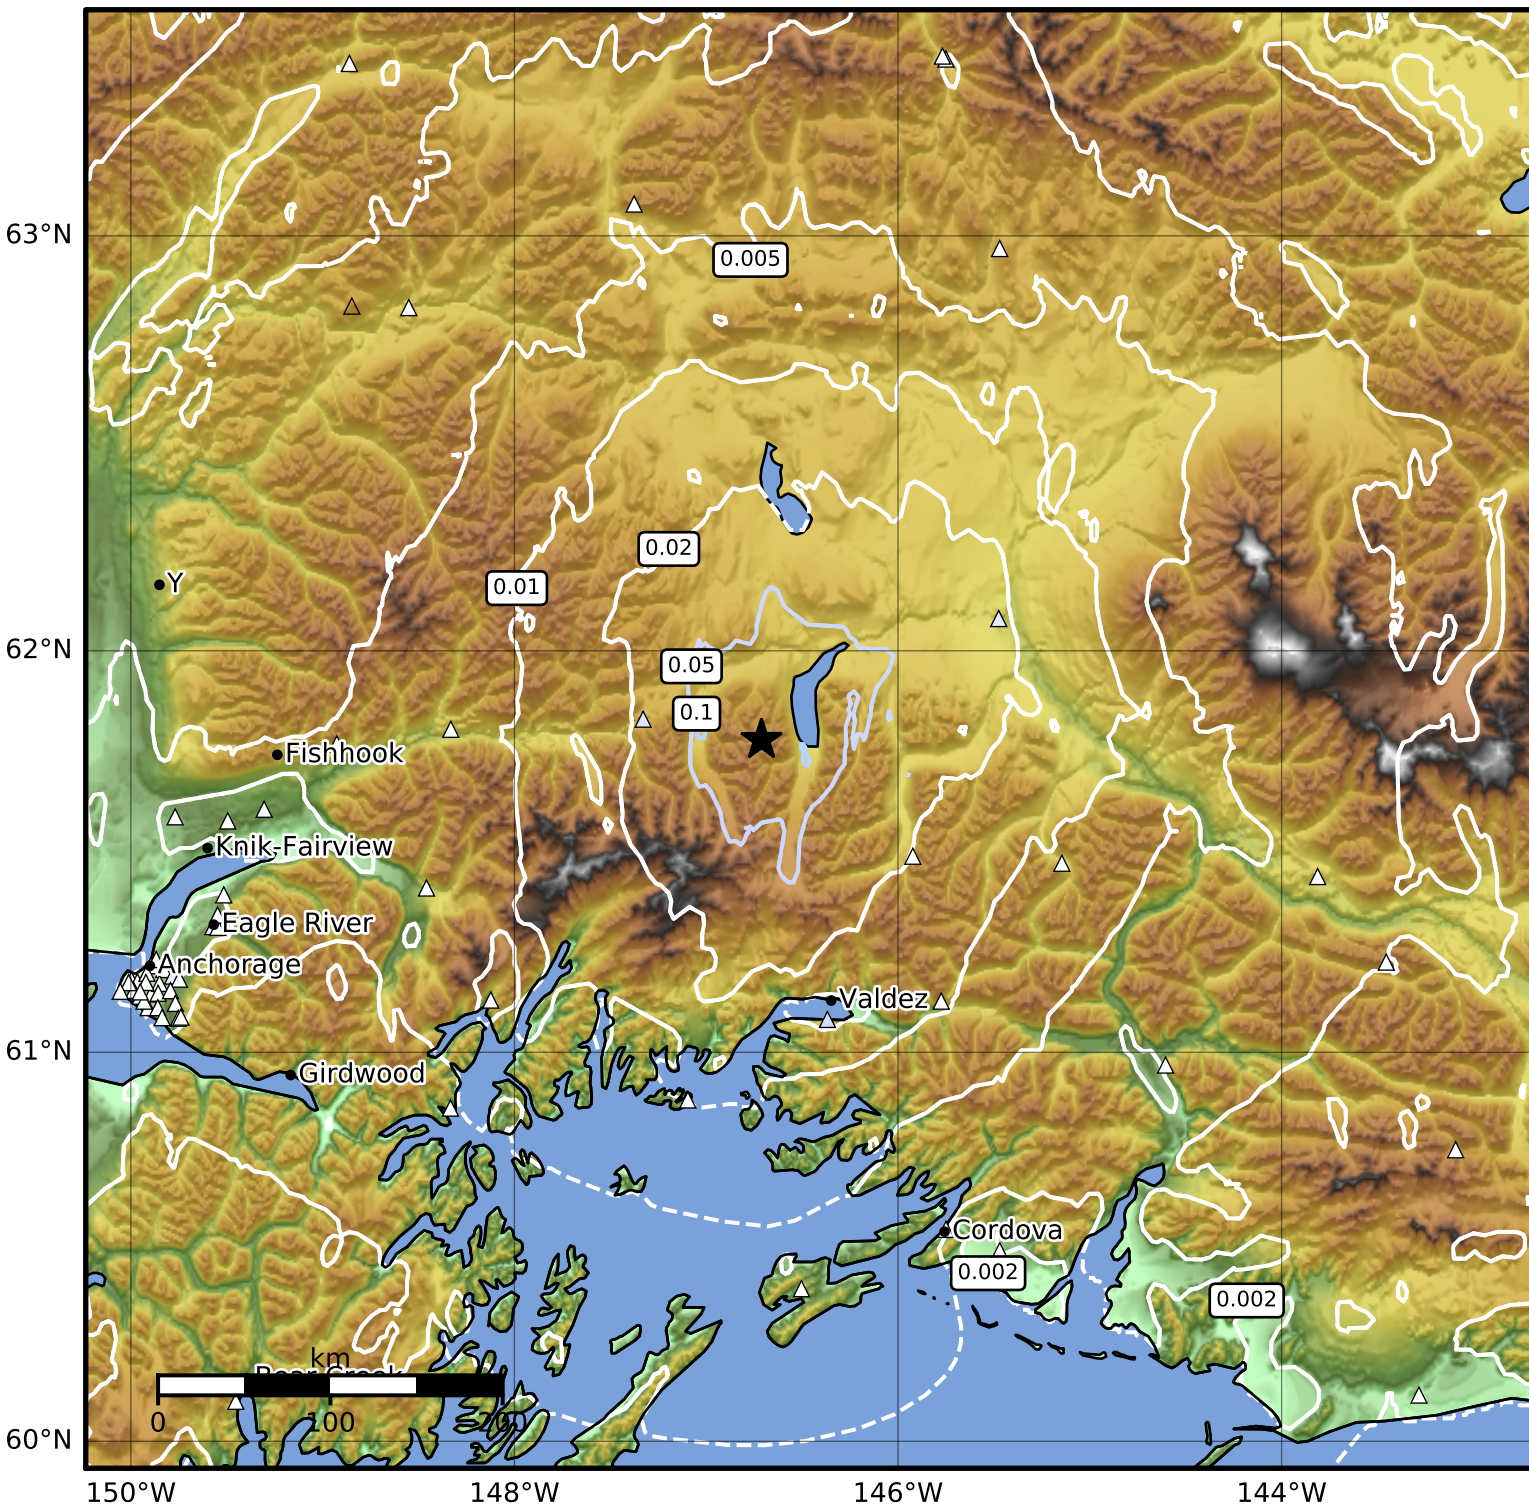

Peak Ground Velocity Map Alaska Earthquake Center
 ShakeMap: 71 km (44 miles) WSW of Glennallen
 Jan 25, 2024 16:09:06 UTC M3.5 N61.78 W146.71 Depth: 24.6km ID:ak02415m0jx2

PGV (cm/s)	0.1	0.2	0.5	1	2	5	10	20	50	100	200
------------	-----	-----	-----	---	---	---	----	----	----	-----	-----

Scale based on Worden et al. (2012)

Version 2: Processed 2024-01-25T18:10:16Z

△ Seismic Instrument ○ Reported Intensity

★ Epicenter