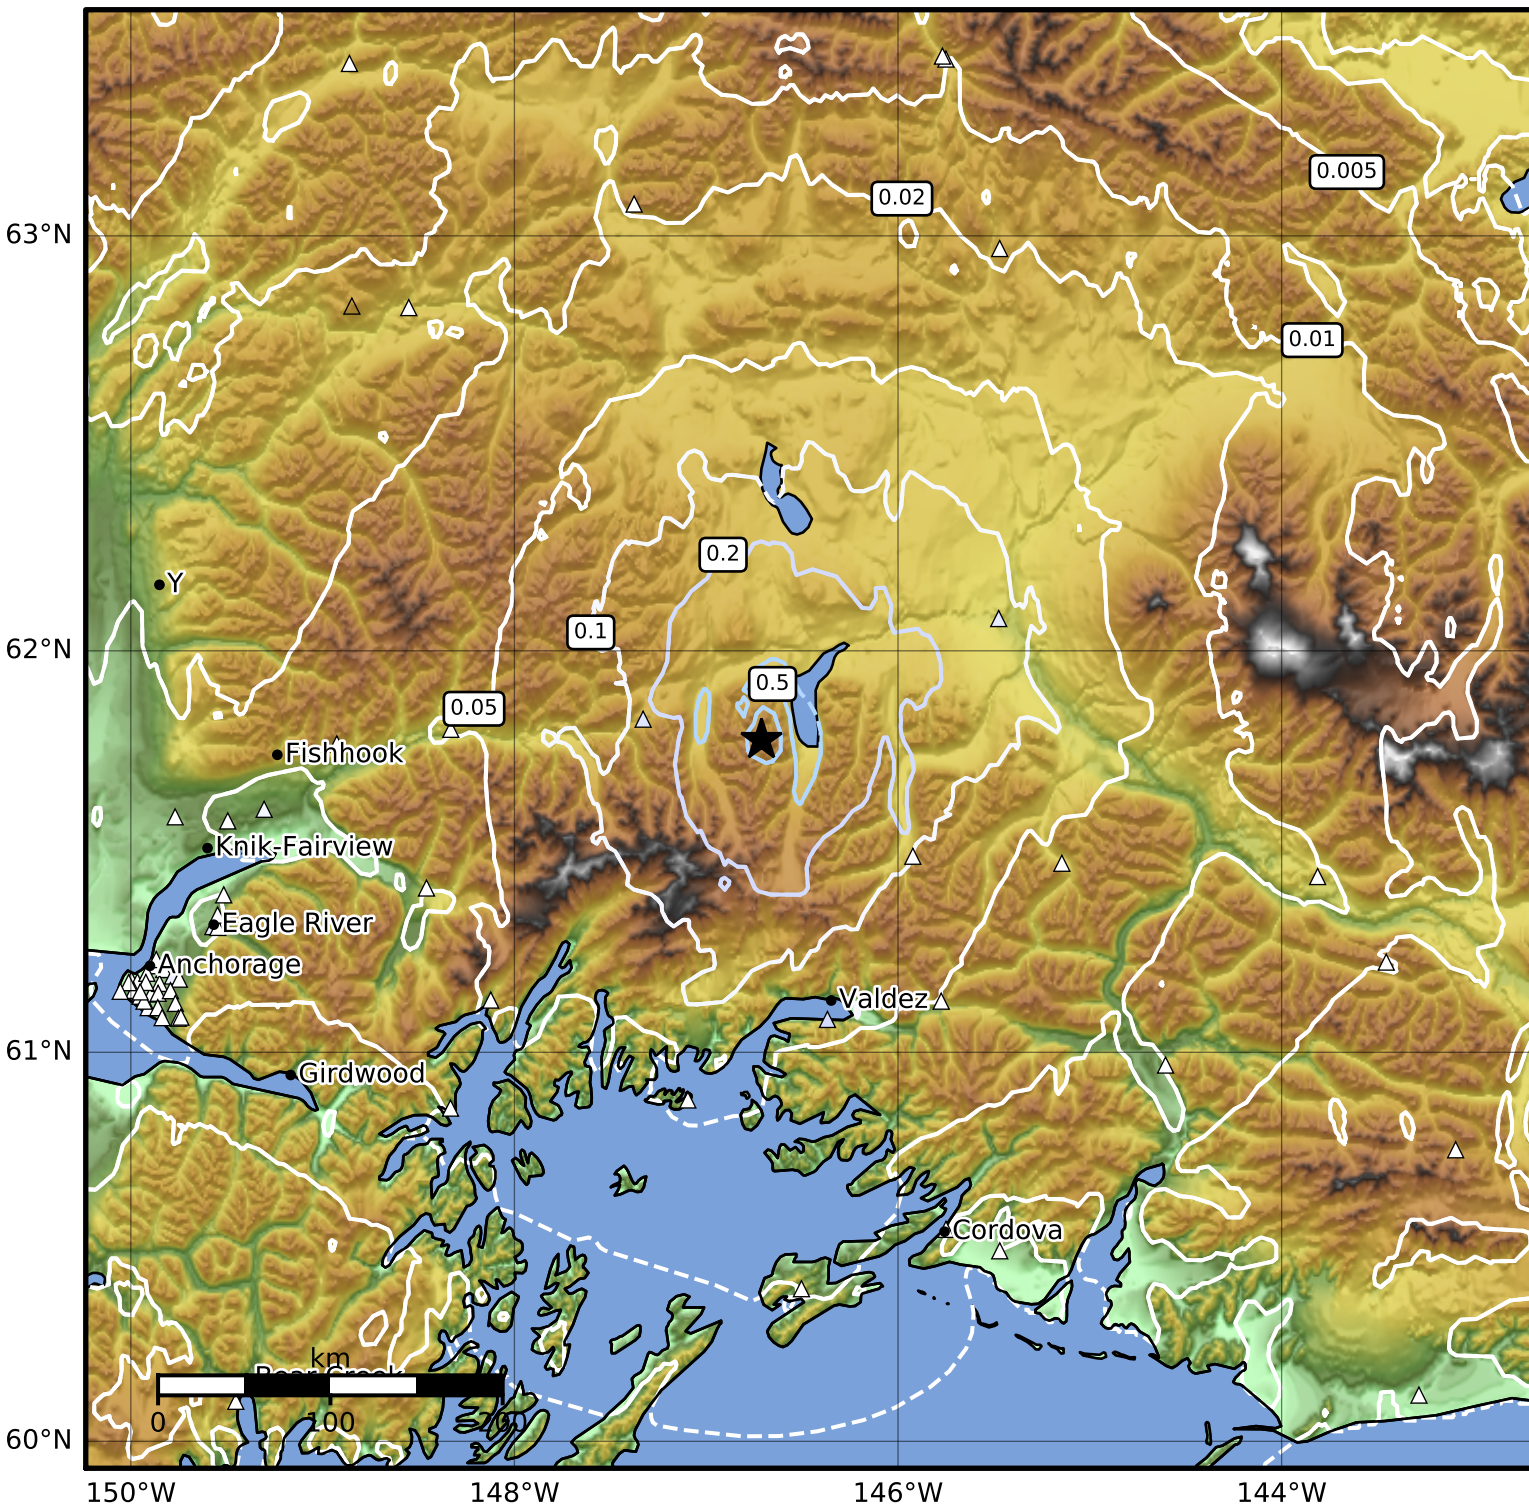

0.3 Second Peak Spectral Acceleration Map Alaska Earthquake Center
 ShakeMap: 71 km (44 miles) WSW of Glennallen
 Jan 25, 2024 16:09:06 UTC M3.5 N61.78 W146.71 Depth: 24.6km ID:ak02415m0jx2

SA(0.3) (%g)	0.1	0.2	0.5	1	2	5	10	20	50	100	200
--------------	-----	-----	-----	---	---	---	----	----	----	-----	-----

Scale based on Worden et al. (2012)

Version 2: Processed 2024-01-25T18:10:16Z

△ Seismic Instrument ○ Reported Intensity

★ Epicenter