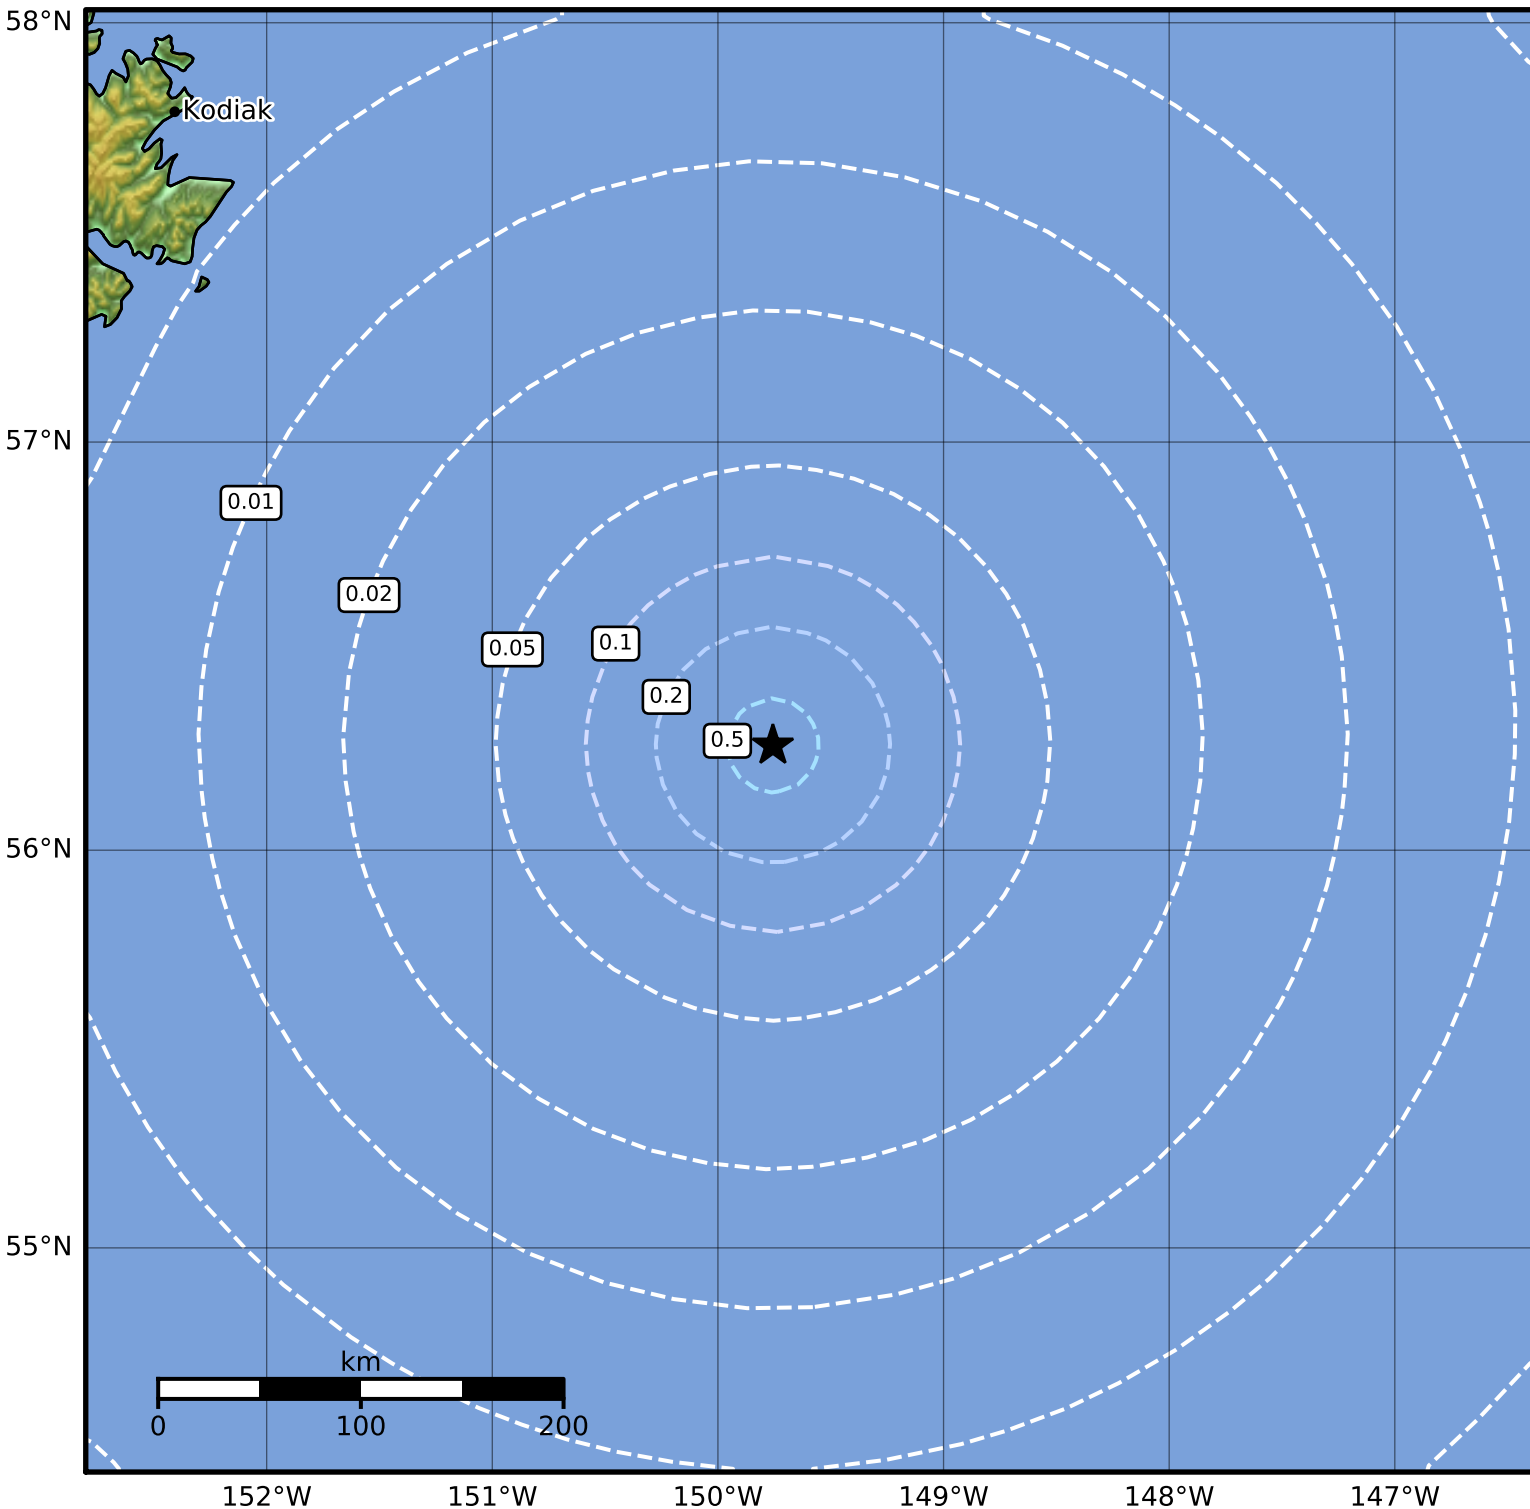

Peak Ground Acceleration Map Alaska Earthquake Center
ShakeMap: 234 km (145 miles) SE of Kodiak
Jan 27, 2024 12:24:31 UTC M3.9 N56.26 W149.76 Depth: 21.4km ID:ak02418usrm6

PGA (%g)	0.1	0.2	0.5	1	2	5	10	20	50	100	200
----------	-----	-----	-----	---	---	---	----	----	----	-----	-----

Scale based on Worden et al. (2012)

Version 1: Processed 2024-01-27T12:36:24Z

△ Seismic Instrument ○ Reported Intensity

★ Epicenter