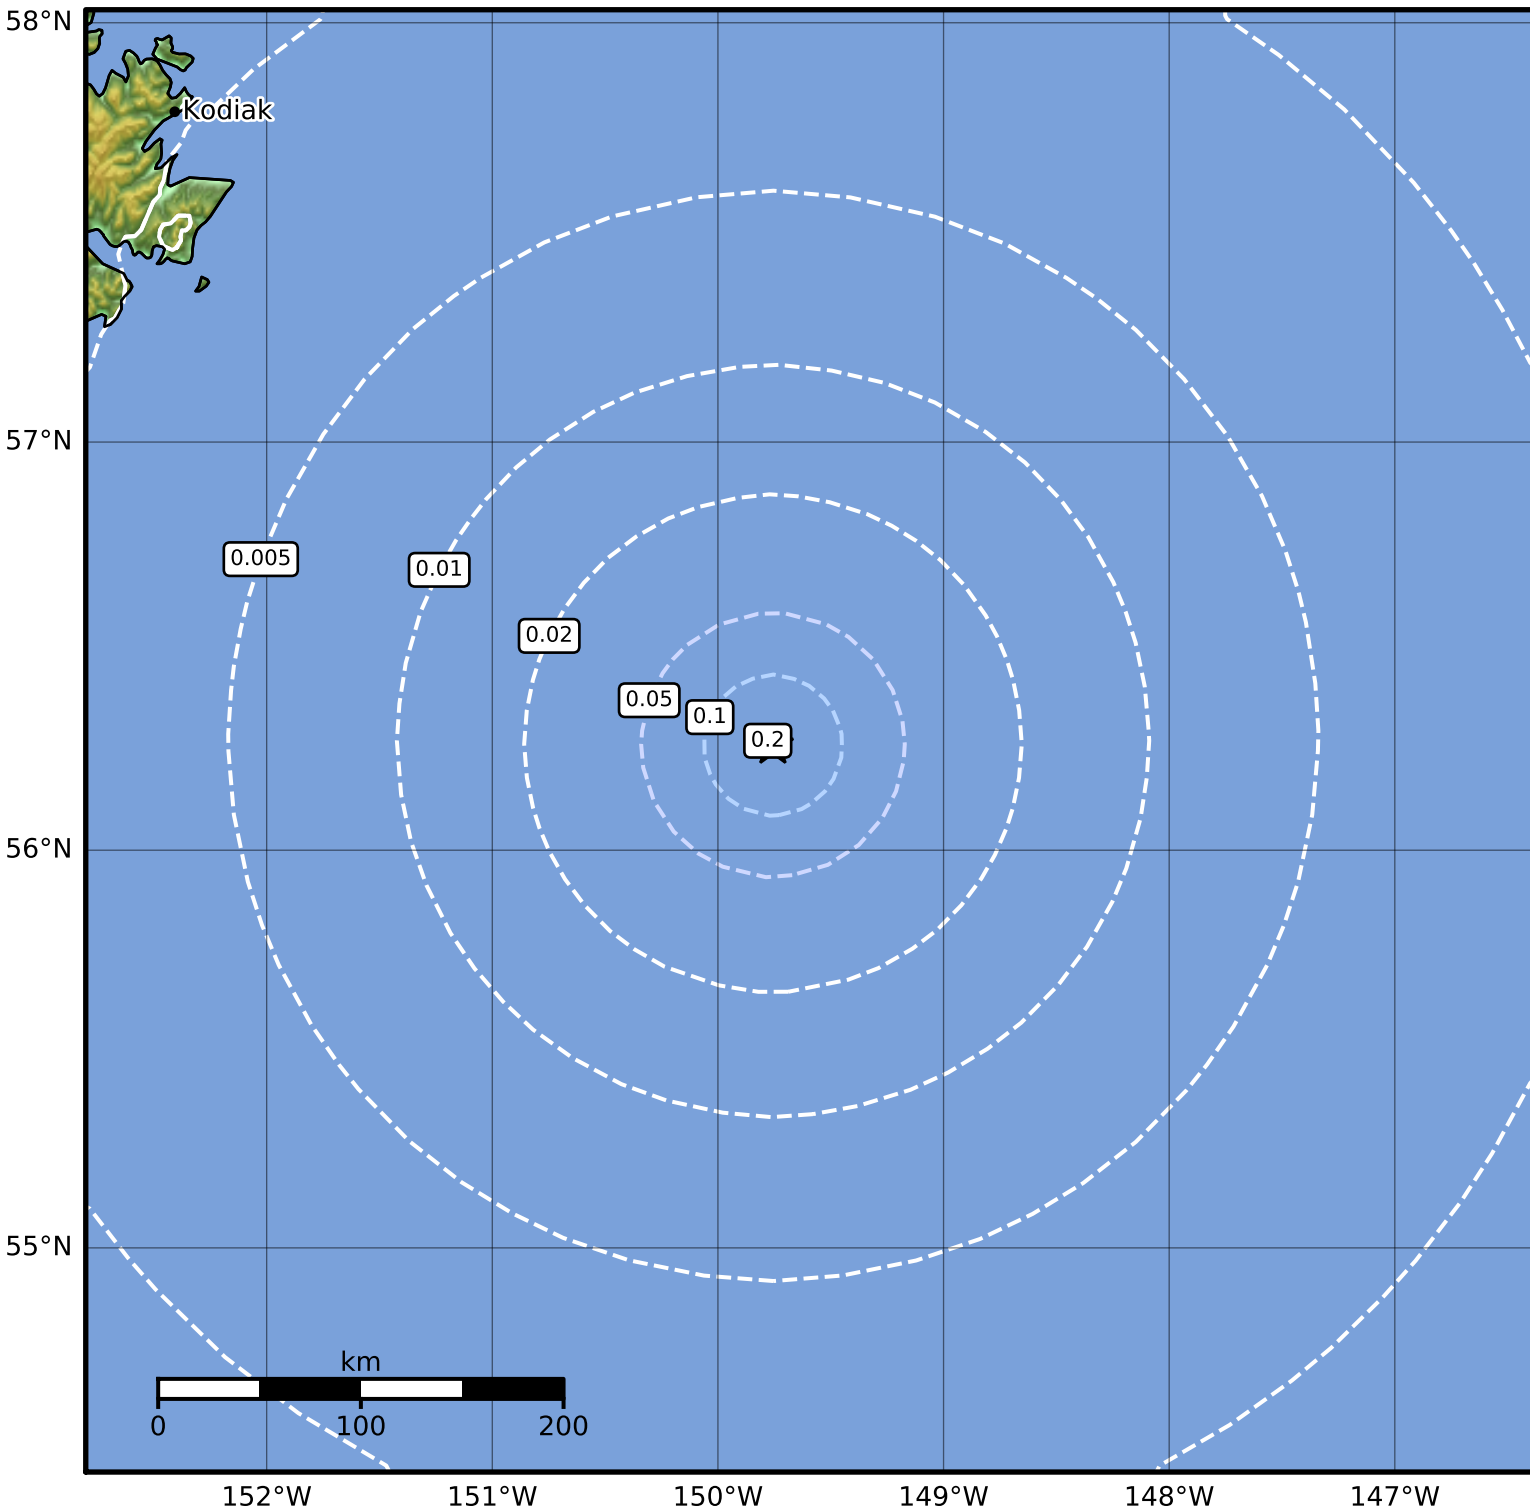

Peak Ground Velocity Map Alaska Earthquake Center
ShakeMap: 234 km (145 miles) SE of Kodiak
Jan 27, 2024 12:24:31 UTC M3.9 N56.26 W149.76 Depth: 21.4km ID:ak02418usrm6

PGV (cm/s)	0.1	0.2	0.5	1	2	5	10	20	50	100	200
------------	-----	-----	-----	---	---	---	----	----	----	-----	-----

Scale based on Worden et al. (2012)

Version 1: Processed 2024-01-27T12:36:24Z

△ Seismic Instrument ○ Reported Intensity

★ Epicenter