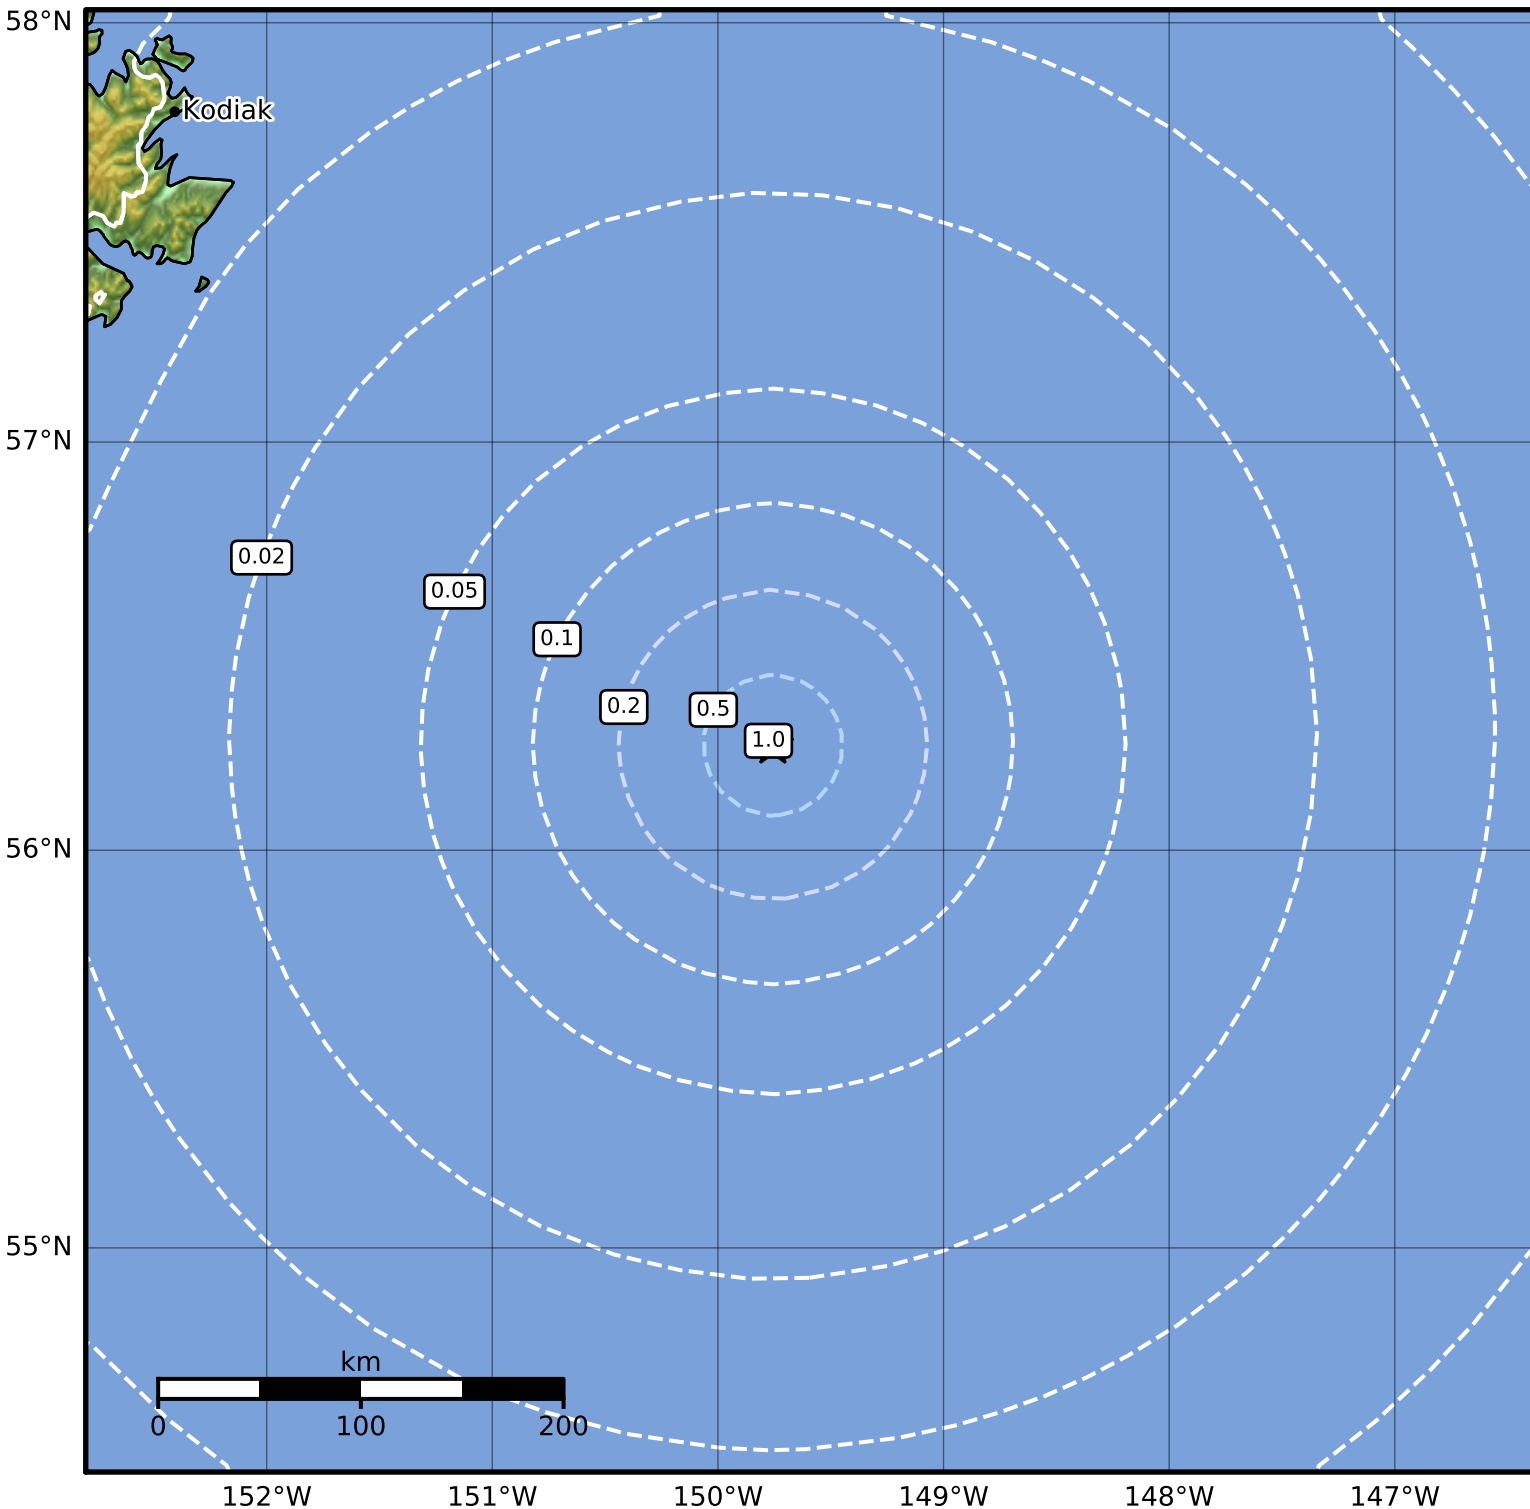

0.3 Second Peak Spectral Acceleration Map Alaska Earthquake Center  
 ShakeMap: 234 km (145 miles) SE of Kodiak  
 Jan 27, 2024 12:24:31 UTC M3.9 N56.26 W149.76 Depth: 21.4km ID:ak02418usrm6

<b>SA(0.3) (%g)</b>	<b>0.1</b>	<b>0.2</b>	<b>0.5</b>	<b>1</b>	<b>2</b>	<b>5</b>	<b>10</b>	<b>20</b>	<b>50</b>	<b>100</b>	<b>200</b>
---------------------	------------	------------	------------	----------	----------	----------	-----------	-----------	-----------	------------	------------

Scale based on Worden et al. (2012)

Version 1: Processed 2024-01-27T12:36:24Z

△ Seismic Instrument    ○ Reported Intensity

★ Epicenter