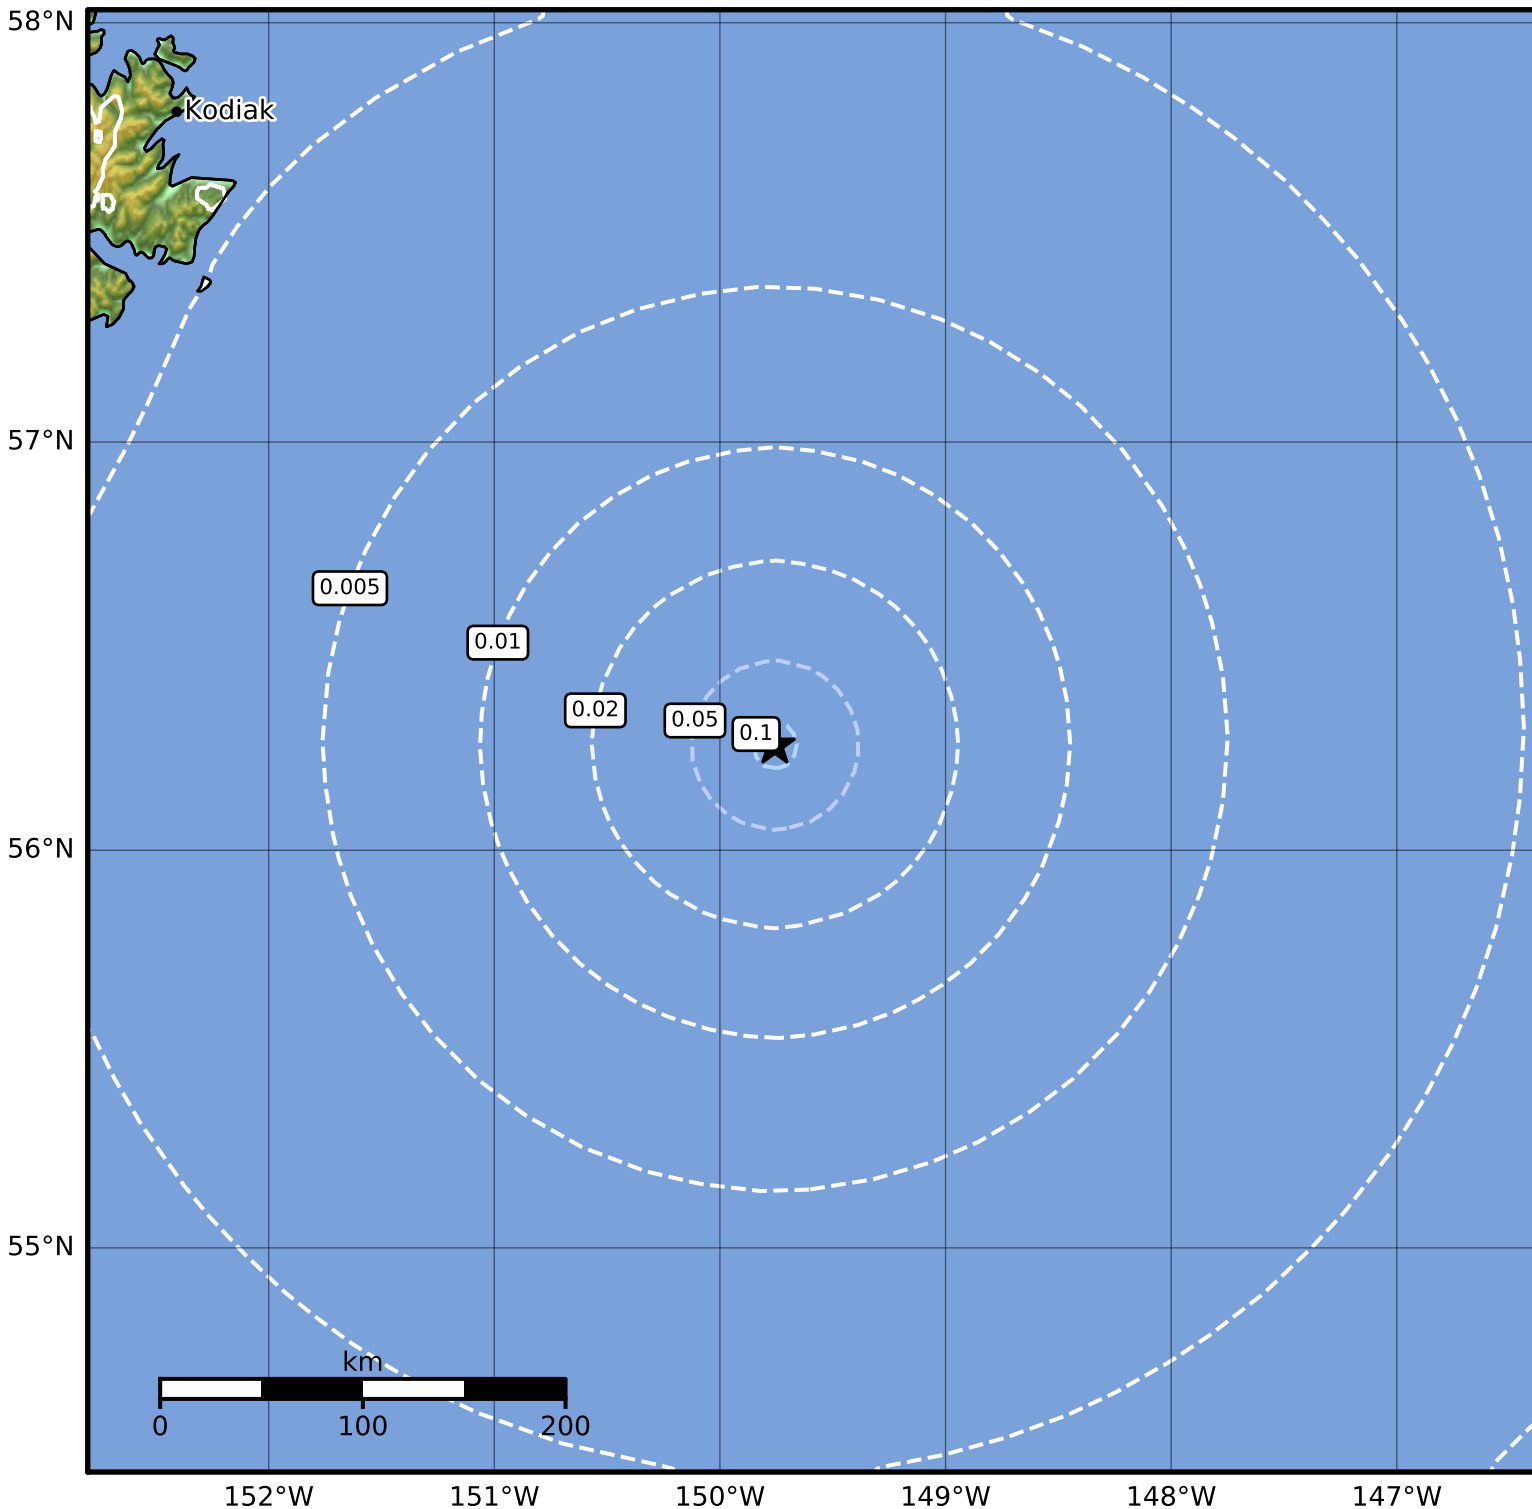

1.0 Second Peak Spectral Acceleration Map Alaska Earthquake Center  
ShakeMap: 234 km (145 miles) SE of Kodiak  
Jan 27, 2024 12:24:31 UTC M3.9 N56.26 W149.76 Depth: 21.4km ID:ak02418usrm6

<b>SA(1.0) (%g)</b>	<b>0.1</b>	<b>0.2</b>	<b>0.5</b>	<b>1</b>	<b>2</b>	<b>5</b>	<b>10</b>	<b>20</b>	<b>50</b>	<b>100</b>	<b>200</b>
---------------------	------------	------------	------------	----------	----------	----------	-----------	-----------	-----------	------------	------------

Scale based on Worden et al. (2012)

Version 1: Processed 2024-01-27T12:36:24Z

△ Seismic Instrument ○ Reported Intensity

★ Epicenter