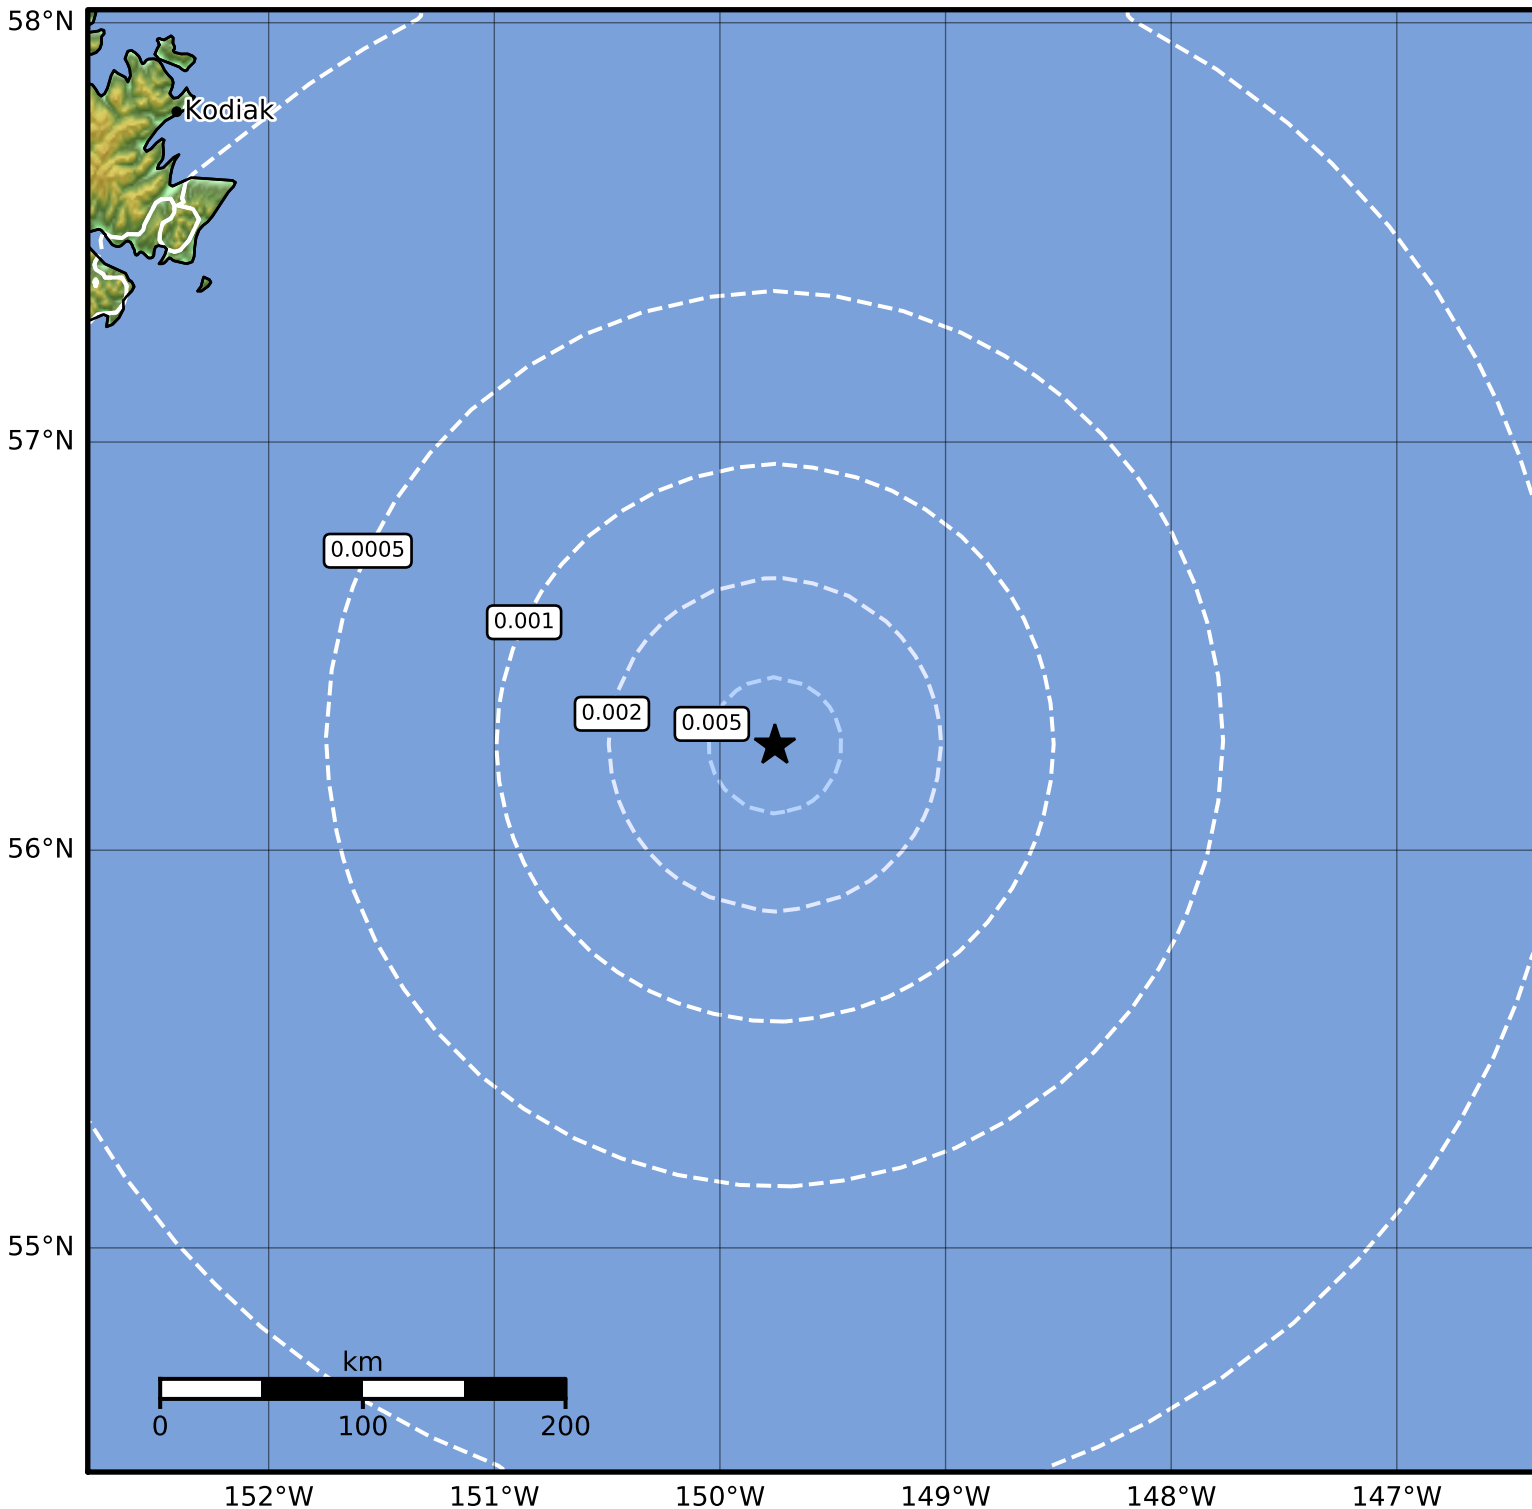

3.0 Second Peak Spectral Acceleration Map Alaska Earthquake Center
ShakeMap: 234 km (145 miles) SE of Kodiak
Jan 27, 2024 12:24:31 UTC M3.9 N56.26 W149.76 Depth: 21.4km ID:ak02418usrm6

Scale based on Worden et al. (2012)

Version 1: Processed 2024-01-27T12:36:24Z

△ Seismic Instrument ○ Reported Intensity

★ Epicenter