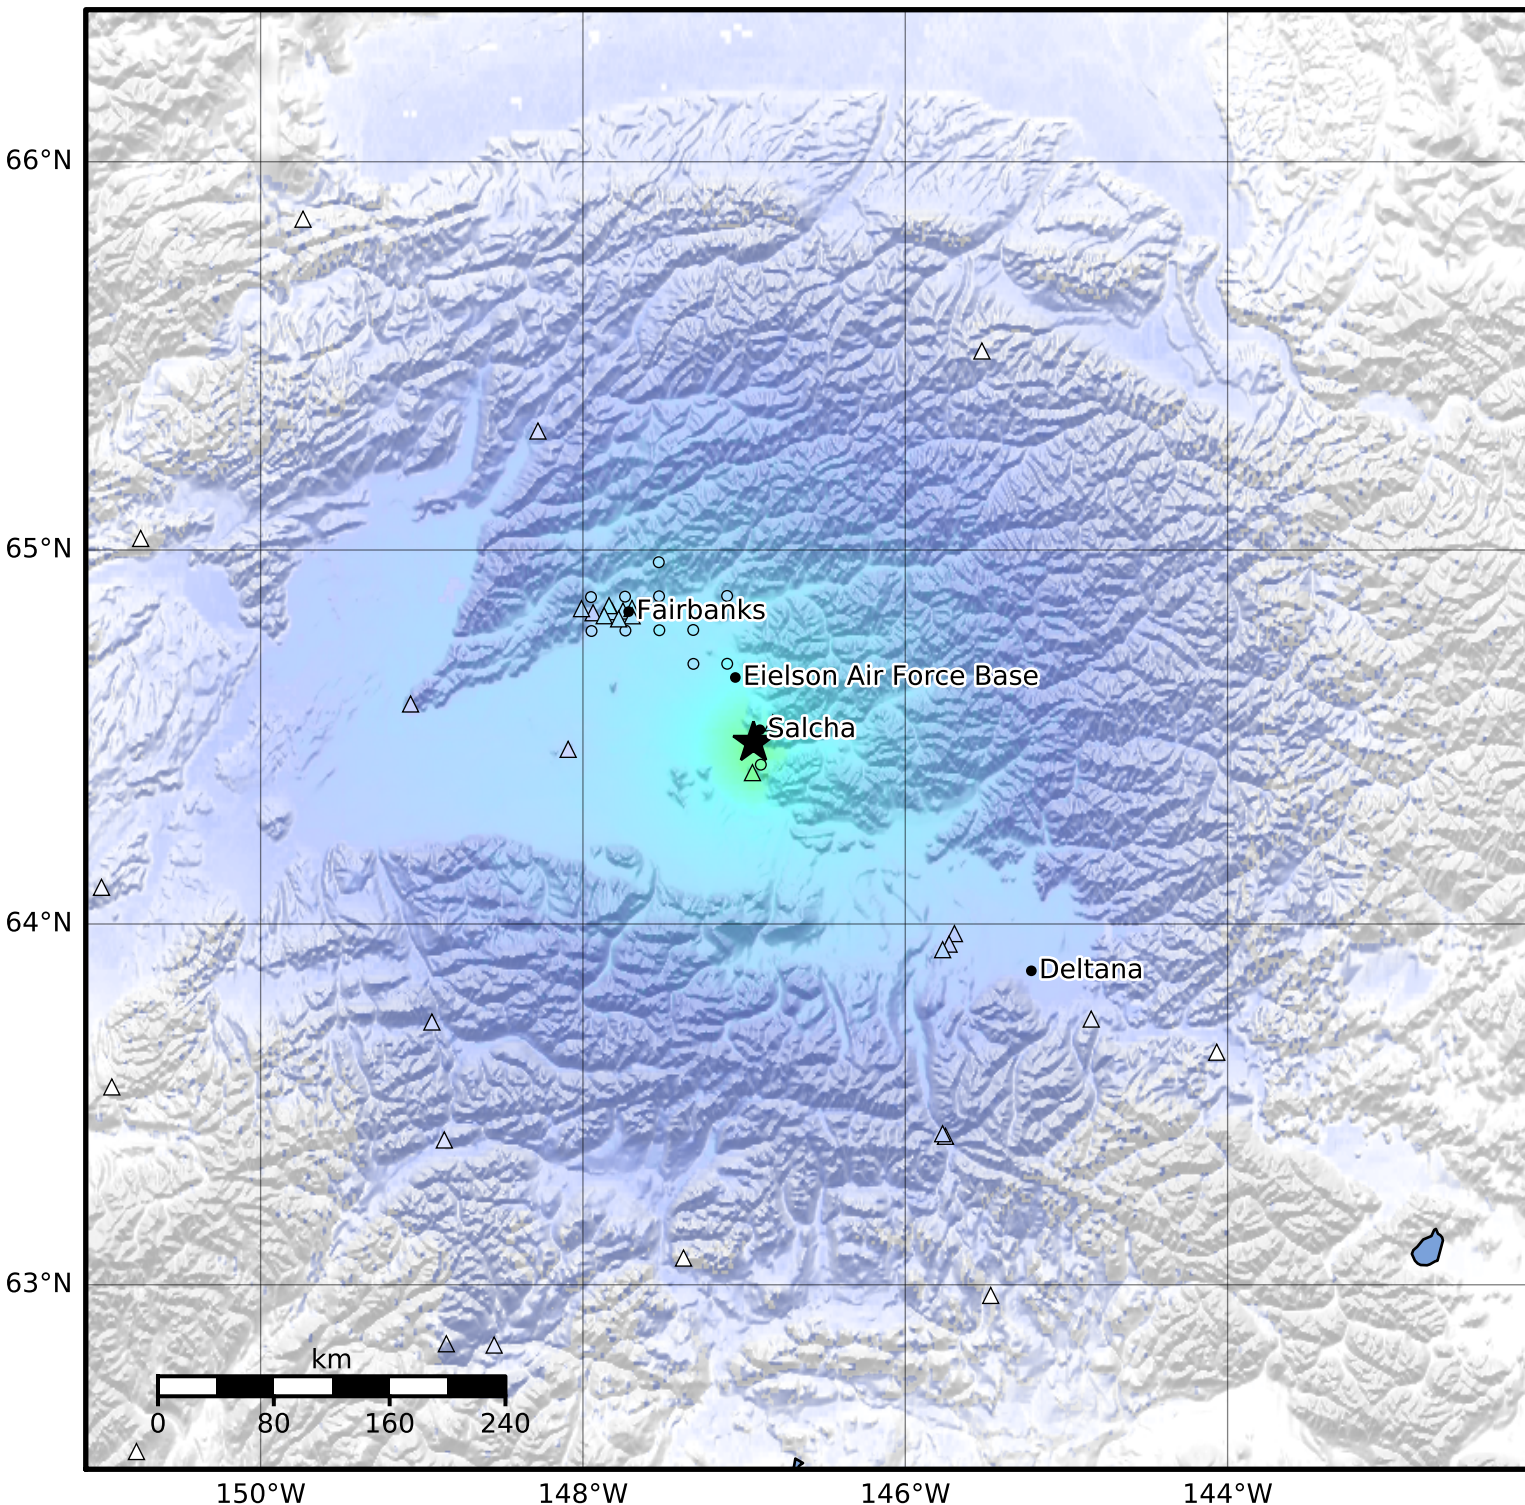

Macroseismic Intensity Map Alaska Earthquake Center
 ShakeMap: 2 km (1 miles) ENE of Salcha
 Jan 28, 2024 16:56:45 UTC M4.5 N64.49 W146.94 Depth: 11.6km ID:ak0241akwr3b

SHAKING	Not felt	Weak	Light	Moderate	Strong	Very strong	Severe	Violent	Extreme
DAMAGE	None	None	None	Very light	Light	Moderate	Moderate/heavy	Heavy	Very heavy
PGA(%g)	<0.0464	0.297	2.76	6.2	11.5	21.5	40.1	74.7	>139
PGV(cm/s)	<0.0215	0.135	1.41	4.65	9.64	20	41.4	85.8	>178
INTENSITY	I	II-III	IV	V	VI	VII	VIII	IX	X+

Scale based on Worden et al. (2012)

Version 2: Processed 2024-01-28T17:20:55Z

△ Seismic Instrument ○ Reported Intensity

★ Epicenter