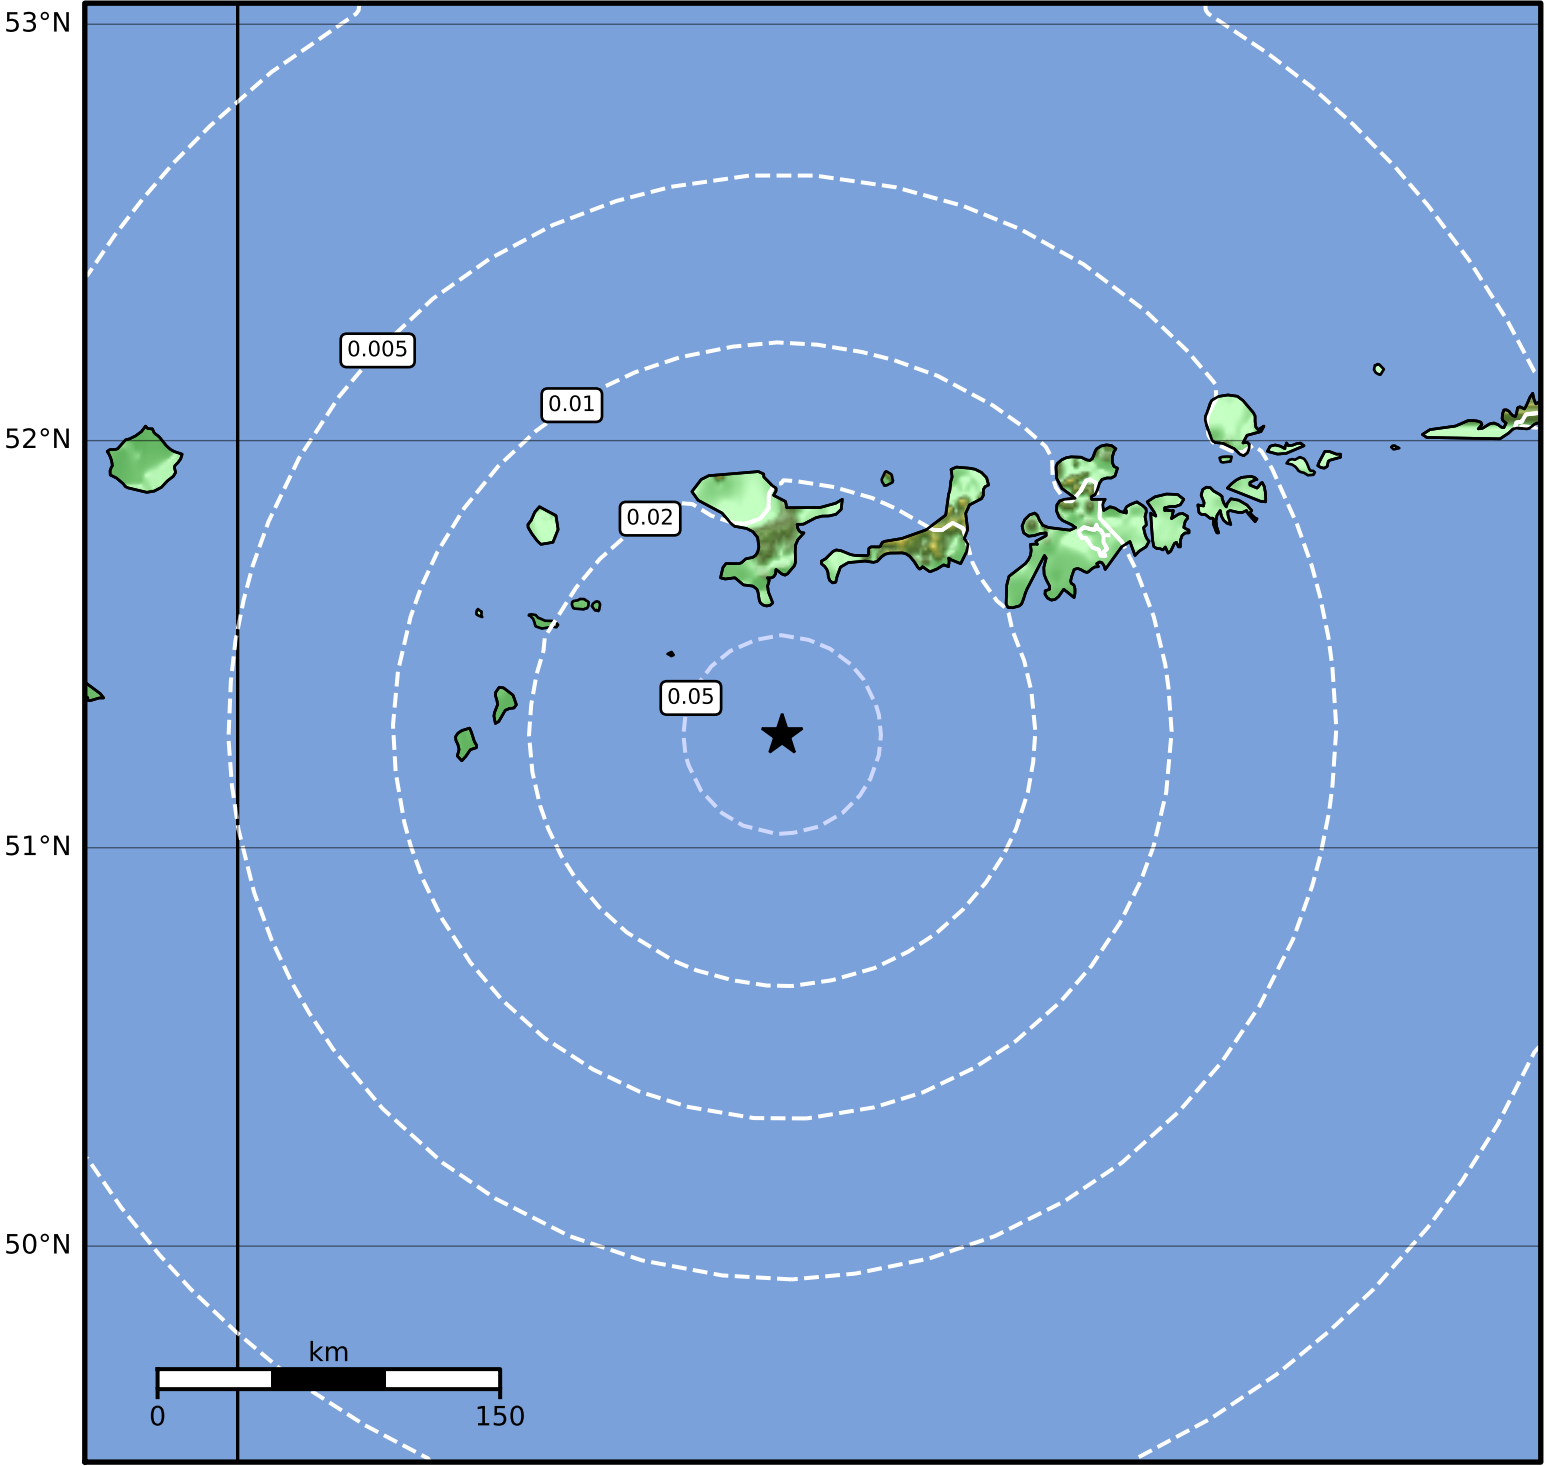

Peak Ground Velocity Map Alaska Earthquake Center  
ShakeMap: 106 km (66 miles) SW of Adak  
Jan 29, 2024 15:58:24 UTC M4.1 N51.28 W177.86 Depth: 42.8km ID:ak0241c7v1tv

180°E

Scale based on Worden et al. (2012) Version 2: Processed 2024-01-29T18:36:36Z  
△ Seismic Instrument    ○ Reported Intensity    ★ Epicenter