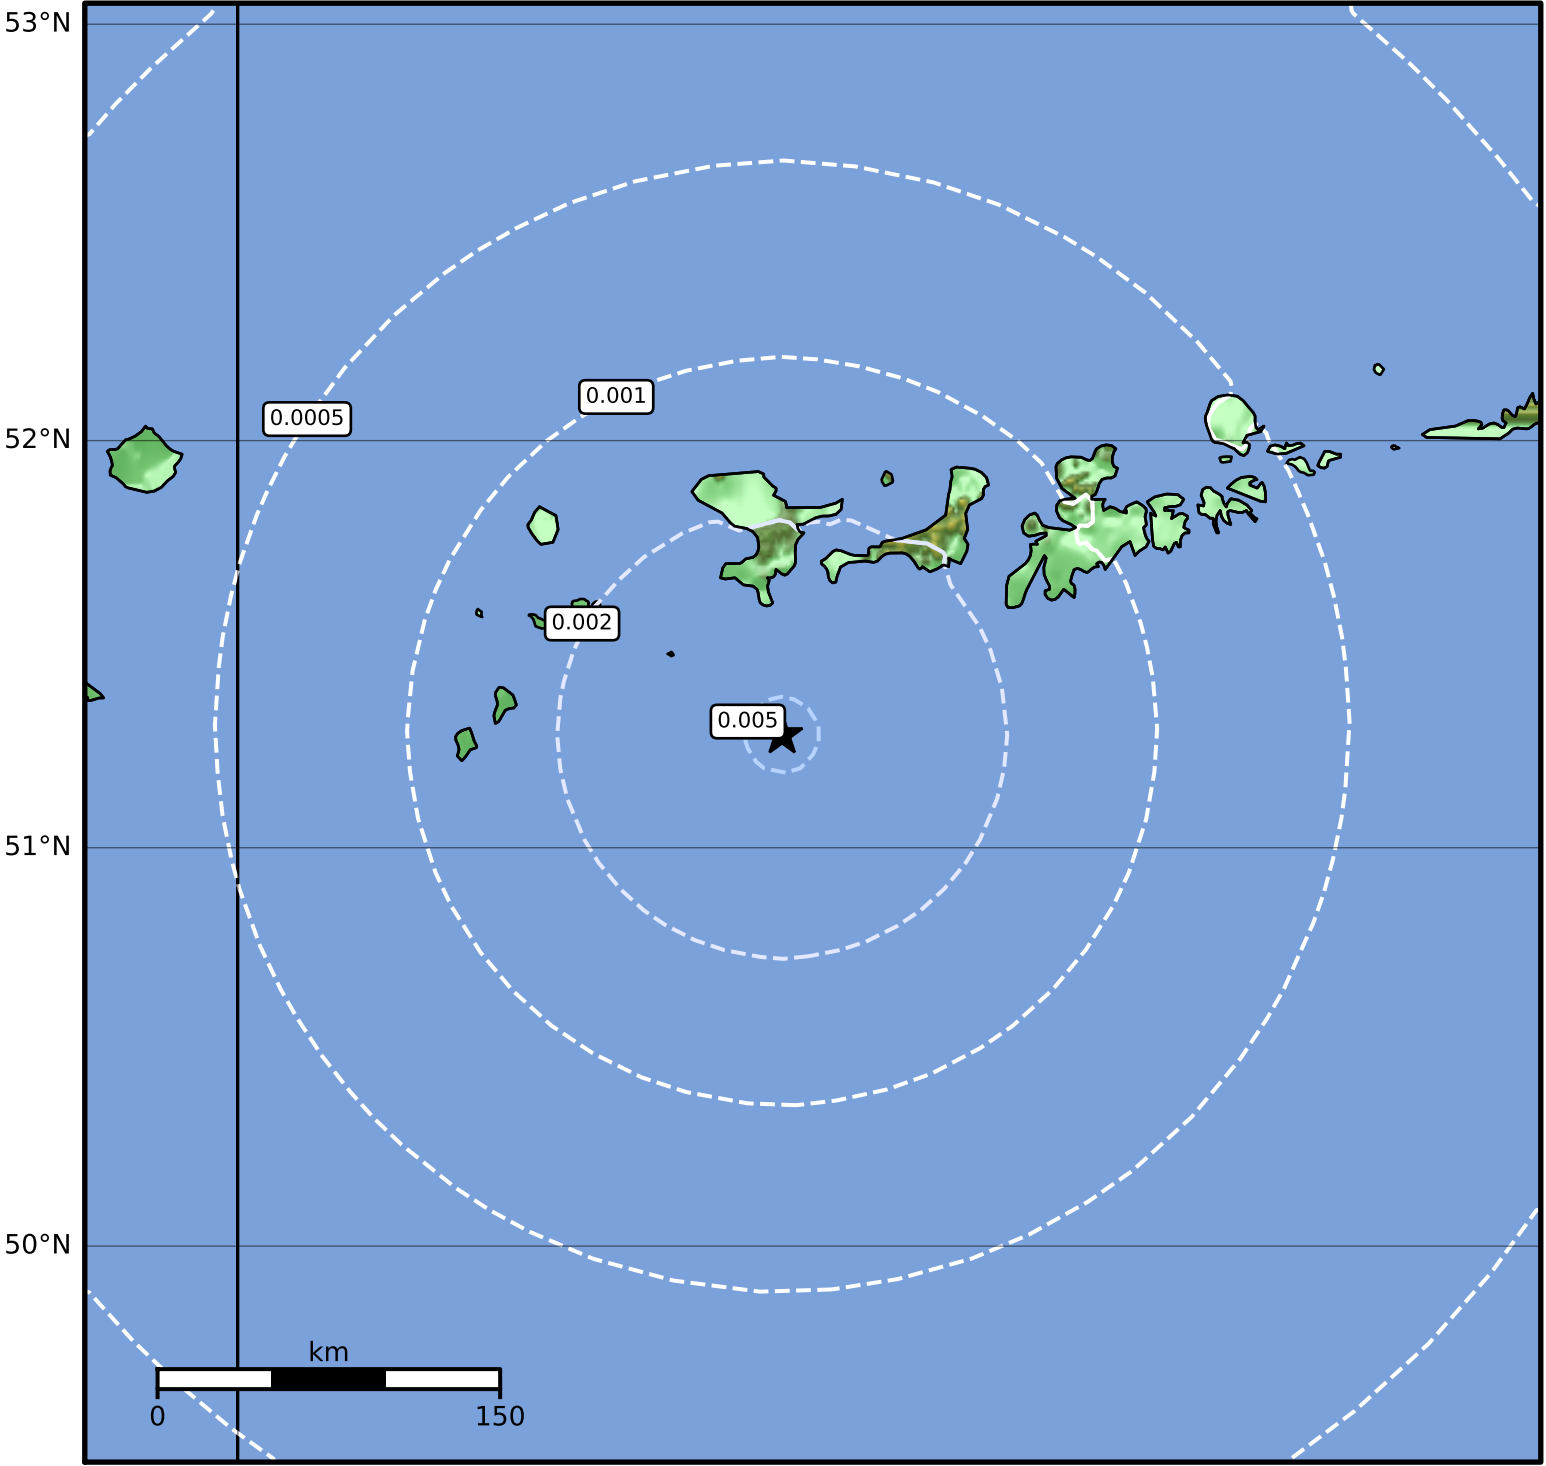

3.0 Second Peak Spectral Acceleration Map Alaska Earthquake Center  
 ShakeMap: 106 km (66 miles) SW of Adak  
 Jan 29, 2024 15:58:24 UTC M4.1 N51.28 W177.86 Depth: 42.8km ID:ak0241c7v1tv

SA(3.0) (%g)	0.1	0.2	0.5	1	2	5	10	20	50

Scale based on Worden et al. (2012) Version 2: Processed 2024-01-29T18:36:36Z  
 △ Seismic Instrument    ○ Reported Intensity    ★ Epicenter