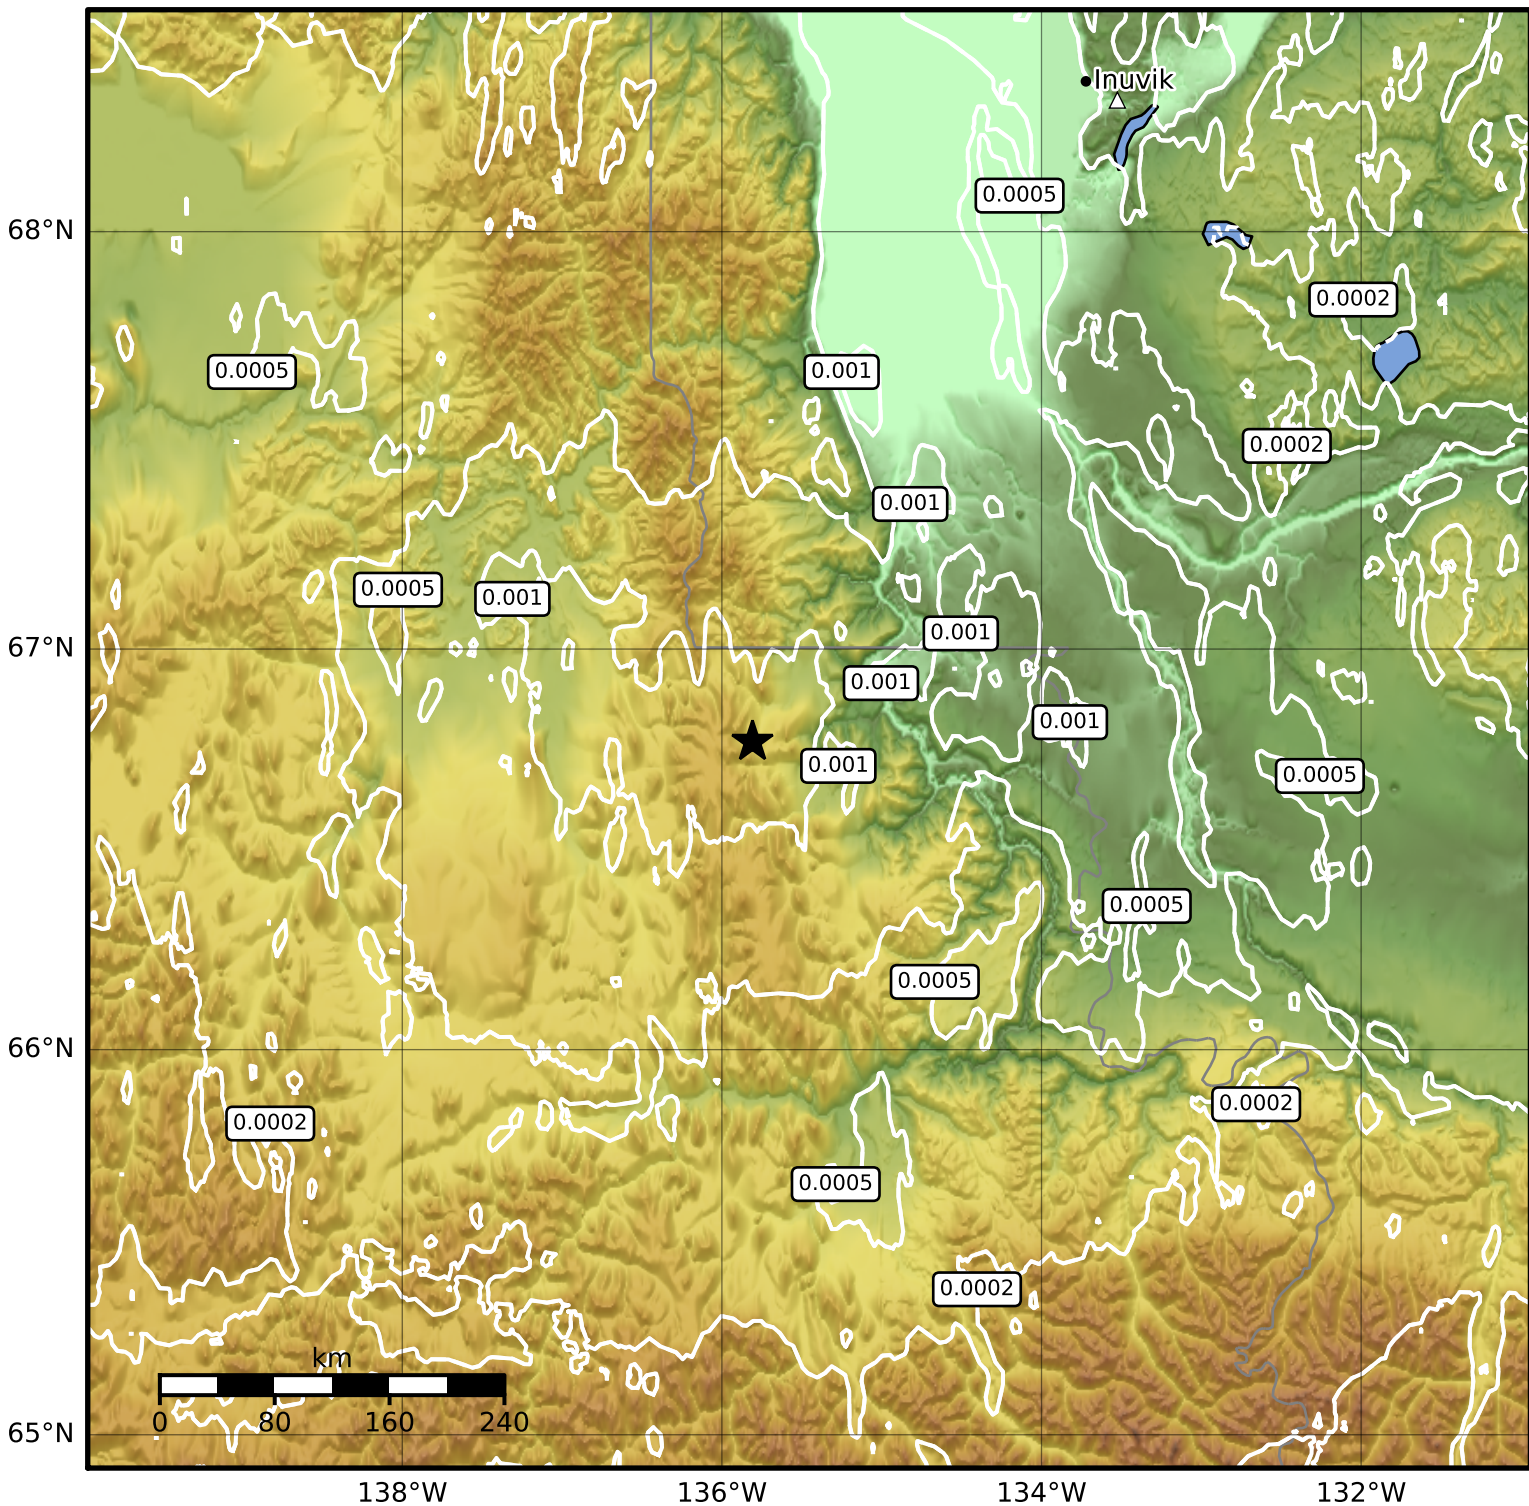

3.0 Second Peak Spectral Acceleration Map Alaska Earthquake Center
 ShakeMap: 185 km (115 miles) ESE of Old Crow
 Jan 29, 2024 19:14:48 UTC M3.7 N66.77 W135.81 Depth: 39.5km ID:ak0241c9zepq

Scale based on Worden et al. (2012)

△ Seismic Instrument ○ Reported Intensity

★ Epicenter

Version 1: Processed 2024-01-30T02:14:21Z