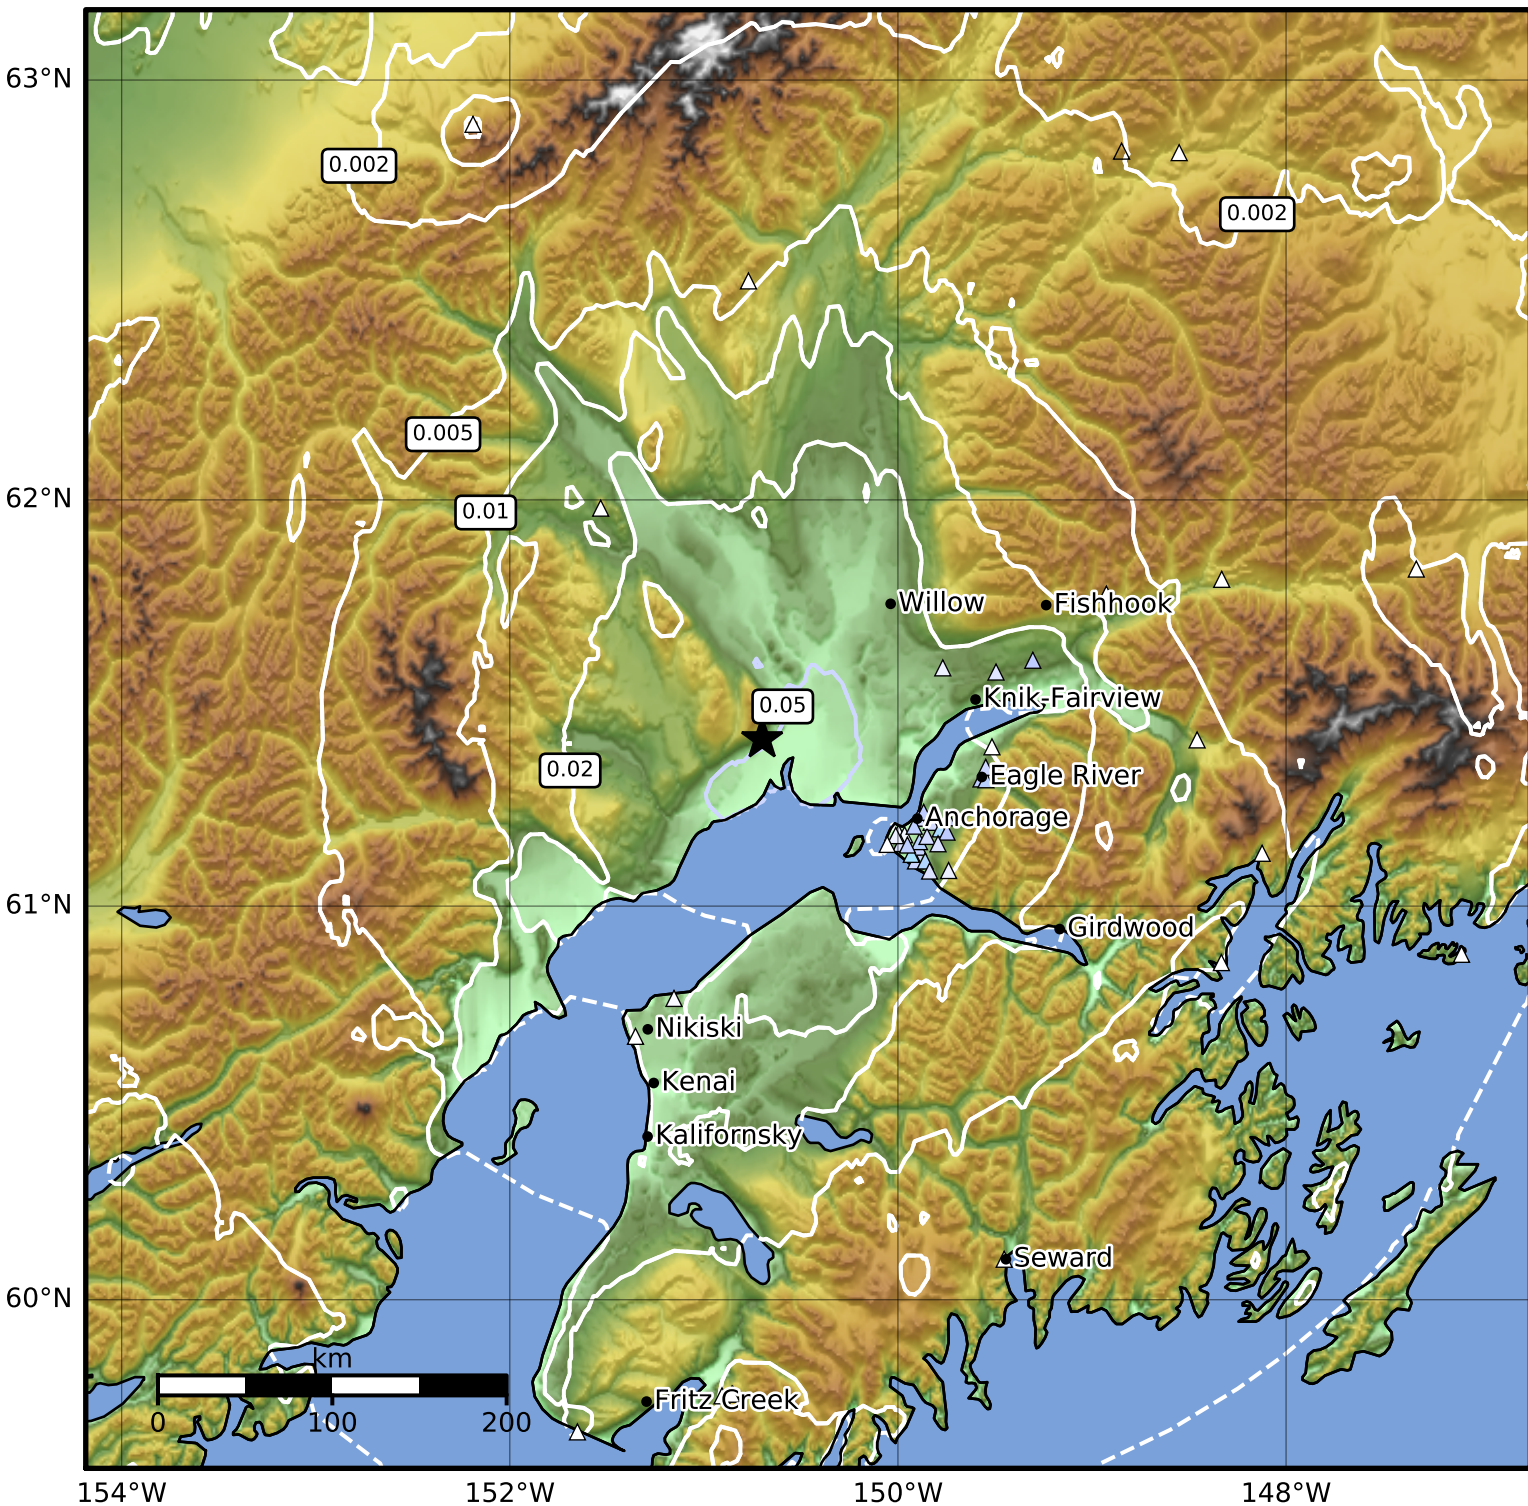

Peak Ground Velocity Map Alaska Earthquake Center
 ShakeMap: 45 km (28 miles) NNE of Tyonek
 Jan 30, 2024 03:49:57 UTC M3.6 N61.42 W150.70 Depth: 58.2km ID:ak0241do7c6u

PGV (cm/s)	0.1	0.2	0.5	1	2	5	10	20	50	100	200
------------	-----	-----	-----	---	---	---	----	----	----	-----	-----

Scale based on Worden et al. (2012)

Version 1: Processed 2024-01-30T03:56:49Z

△ Seismic Instrument ○ Reported Intensity

★ Epicenter