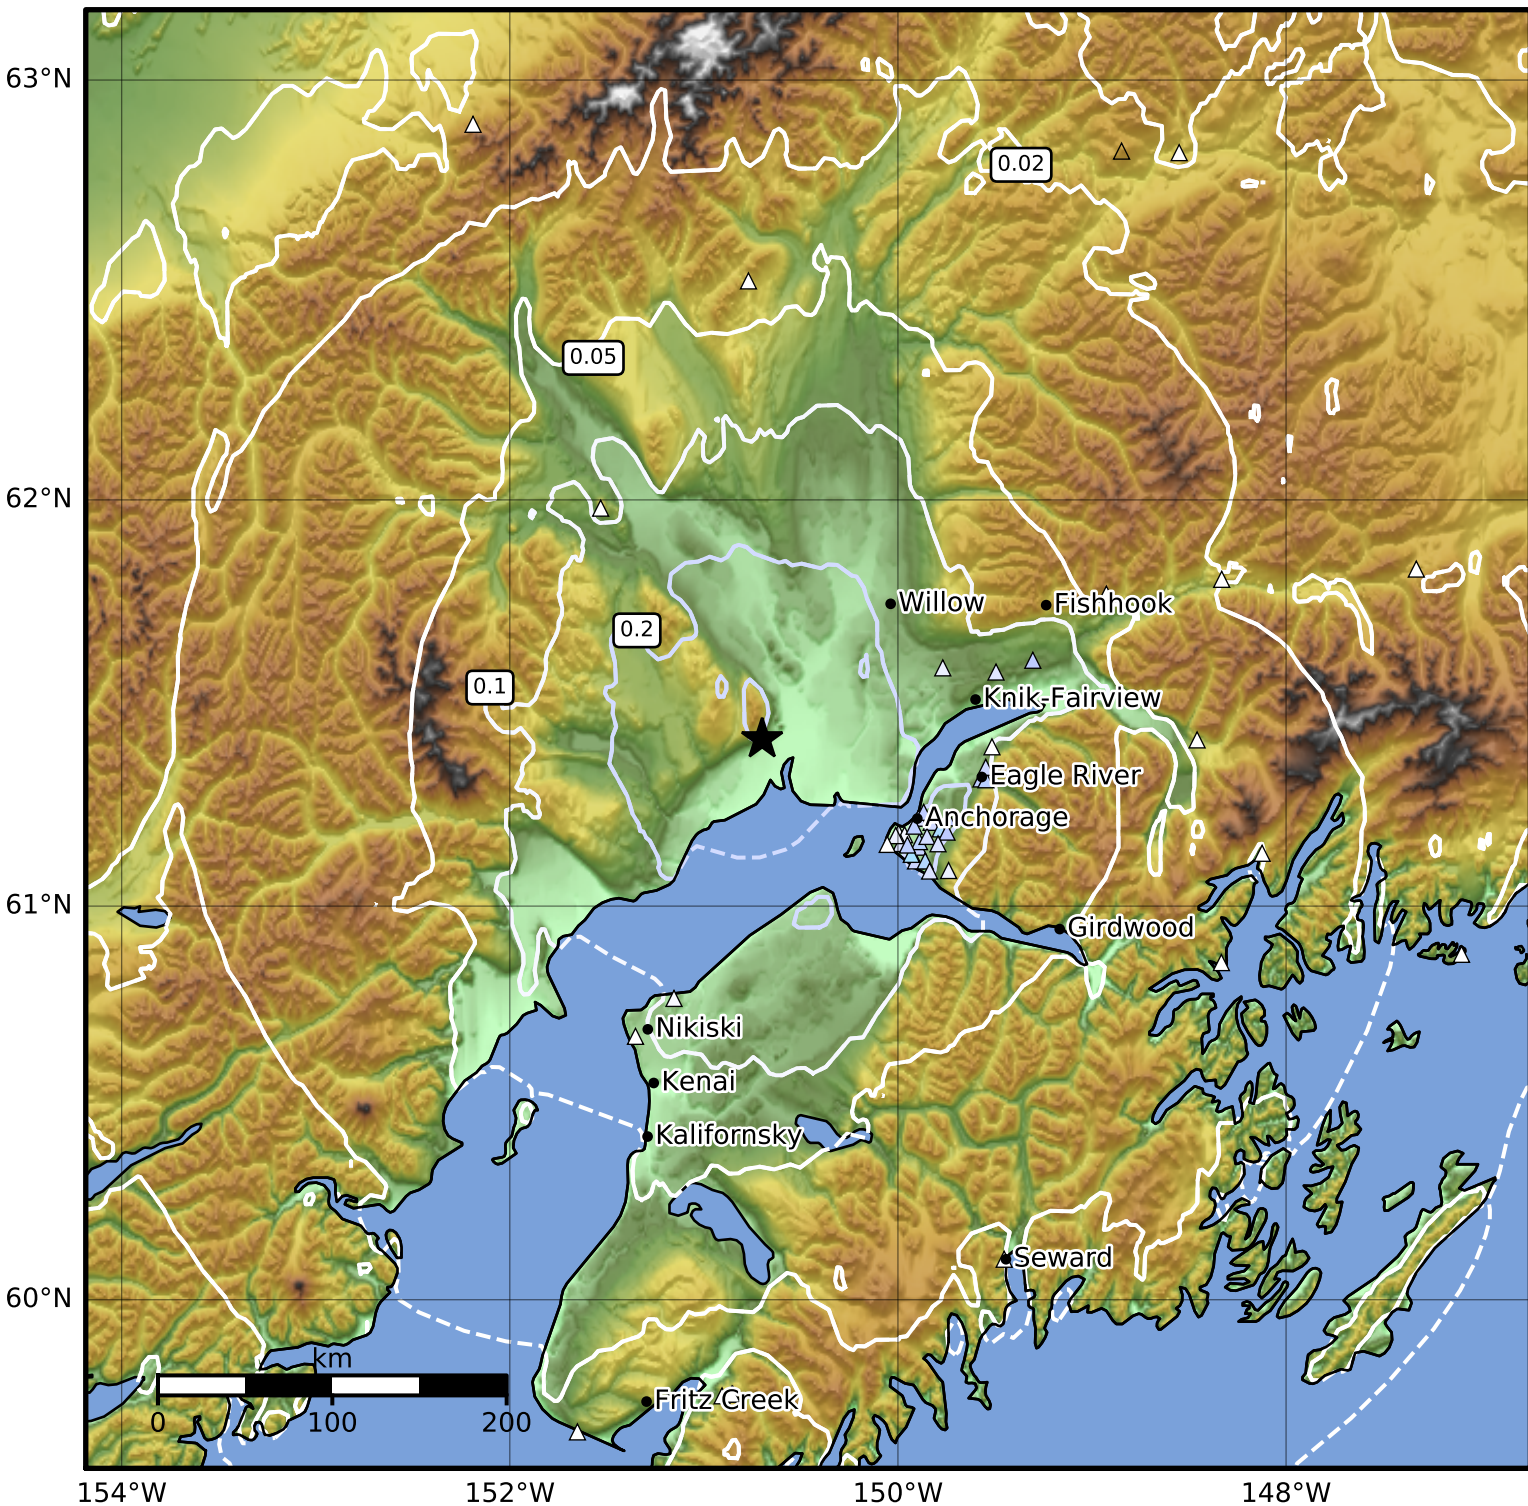

0.3 Second Peak Spectral Acceleration Map Alaska Earthquake Center  
 ShakeMap: 45 km (28 miles) NNE of Tyonek  
 Jan 30, 2024 03:49:57 UTC M3.6 N61.42 W150.70 Depth: 58.2km ID:ak0241do7c6u

| SA(0.3) (%g) | 0.1 | 0.2 | 0.5 | 1 | 2 | 5 | 10 | 20 | 50 | 100 | 200 |
|--------------|-----|-----|-----|---|---|---|----|----|----|-----|-----|
|--------------|-----|-----|-----|---|---|---|----|----|----|-----|-----|

Scale based on Worden et al. (2012)

△ Seismic Instrument ○ Reported Intensity

★ Epicenter

Version 1: Processed 2024-01-30T03:56:49Z