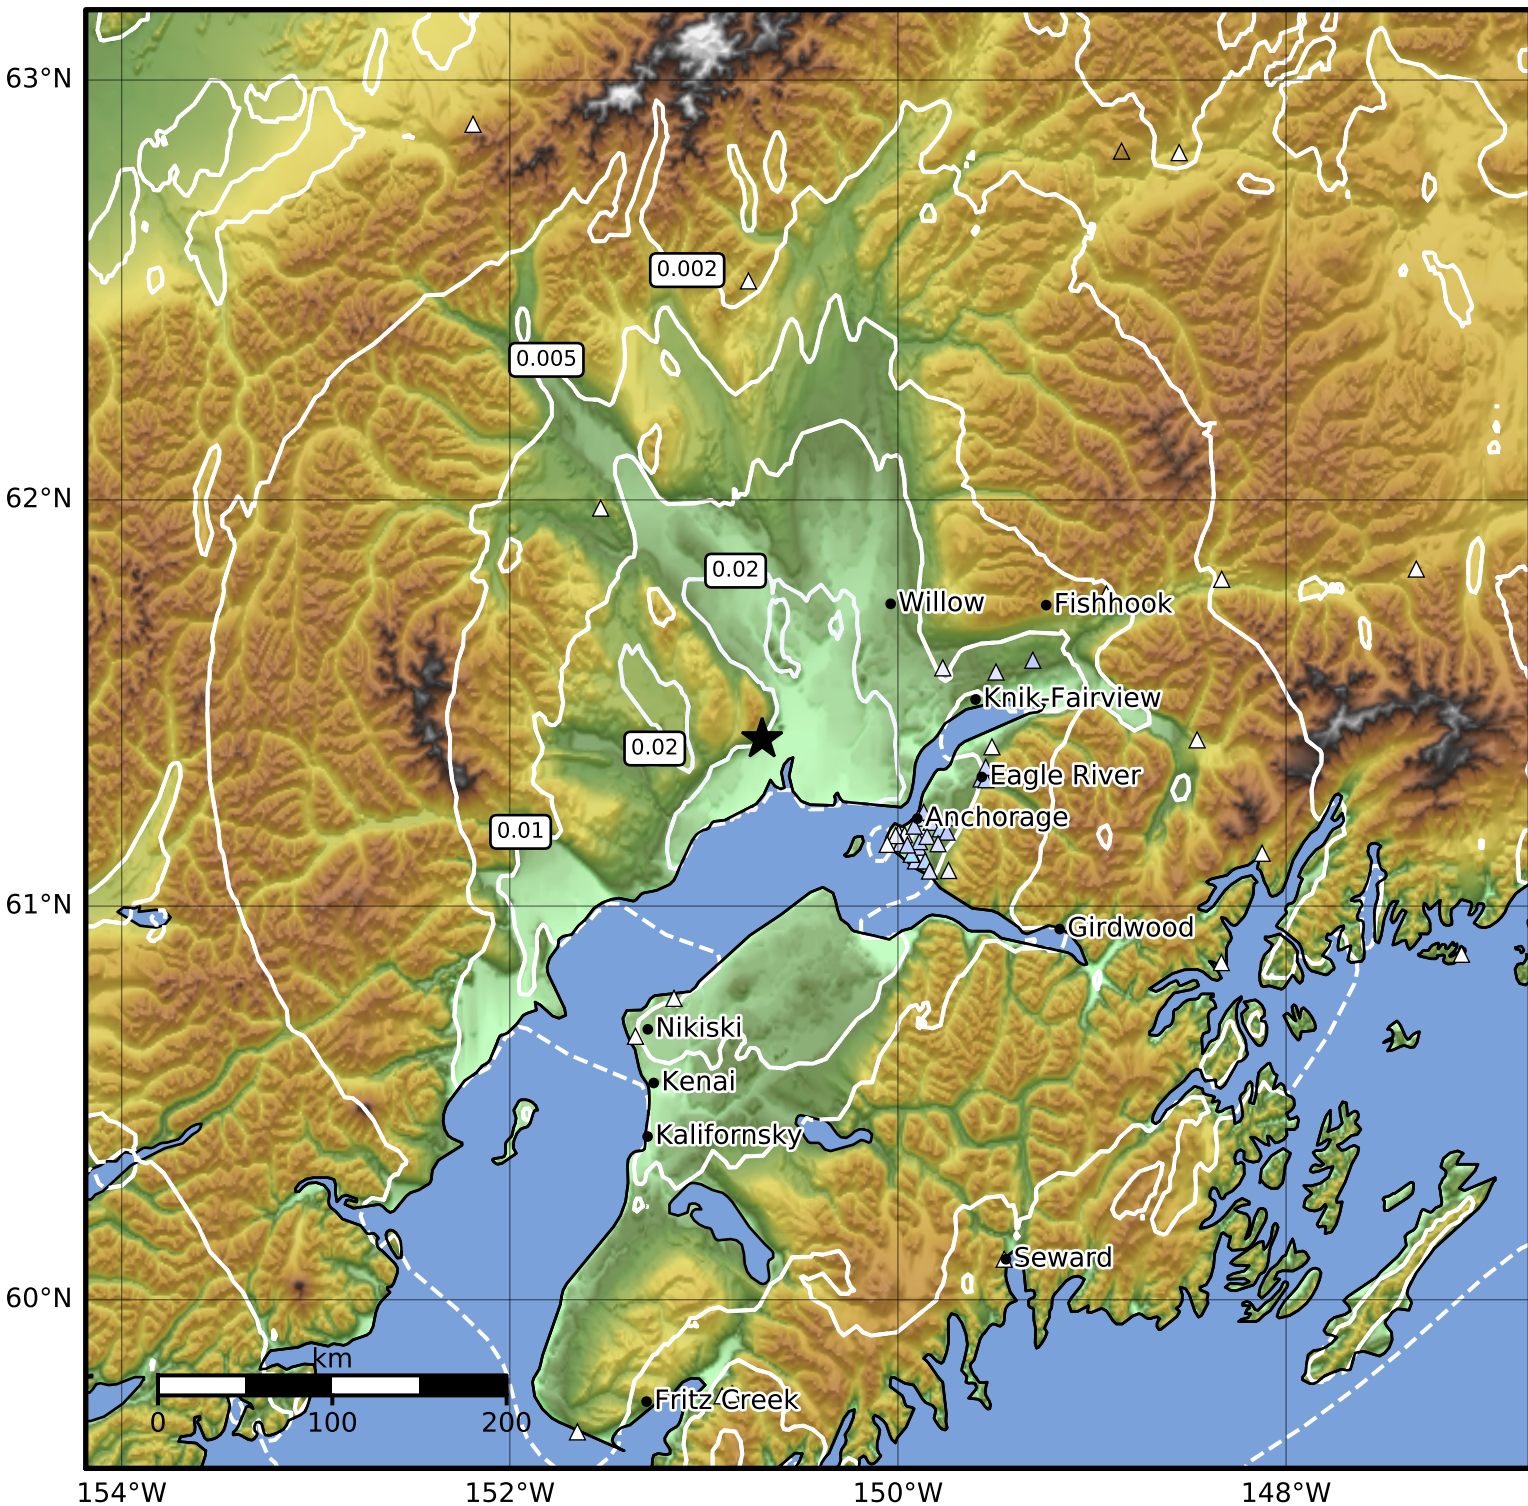

1.0 Second Peak Spectral Acceleration Map Alaska Earthquake Center
 ShakeMap: 45 km (28 miles) NNE of Tyonek
 Jan 30, 2024 03:49:57 UTC M3.6 N61.42 W150.70 Depth: 58.2km ID:ak0241do7c6u

SA(1.0) (%g)	0.1	0.2	0.5	1	2	5	10	20	50	100	200
--------------	-----	-----	-----	---	---	---	----	----	----	-----	-----

Scale based on Worden et al. (2012)

Version 1: Processed 2024-01-30T03:56:49Z

△ Seismic Instrument ○ Reported Intensity

★ Epicenter