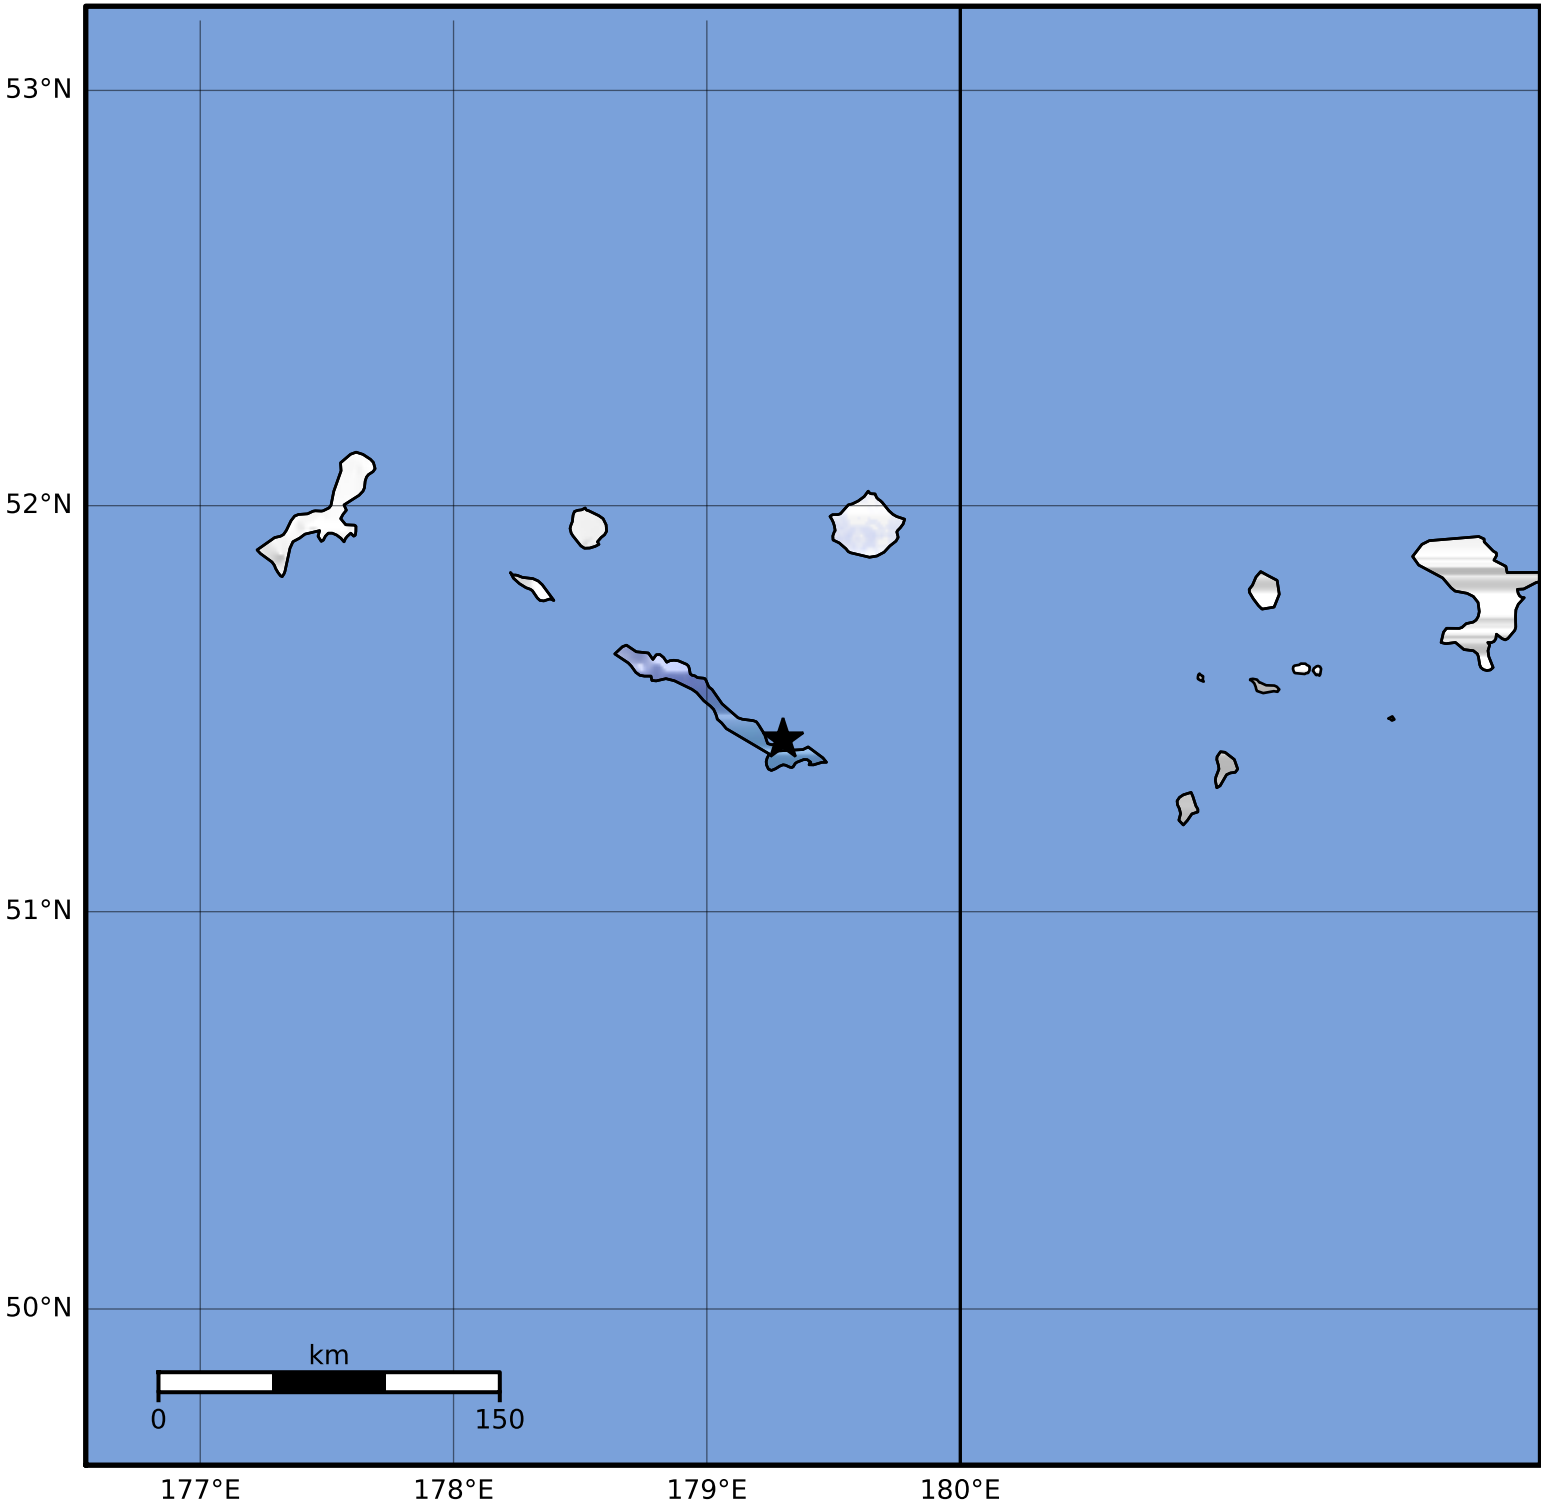

Macroseismic Intensity Map Alaska Earthquake Center
 ShakeMap: 24 km (15 miles) ESE of Amchitka
 Jan 31, 2024 09:25:27 UTC M3.8 N51.43 E179.30 Depth: 24.4km ID:ak0241ff62v4

SHAKING	Not felt	Weak	Light	Moderate	Strong	Very strong	Severe	Violent	Extreme
DAMAGE	None	None	None	Very light	Light	Moderate	Moderate/heavy	Heavy	Very heavy
PGA(%g)	<0.0464	0.297	2.76	6.2	11.5	21.5	40.1	74.7	>139
PGV(cm/s)	<0.0215	0.135	1.41	4.65	9.64	20	41.4	85.8	>178
INTENSITY	I	II-III	IV	V	VI	VII	VIII	IX	X+

Scale based on Worden et al. (2012)

Version 2: Processed 2024-01-31T21:46:17Z

△ Seismic Instrument ○ Reported Intensity

★ Epicenter