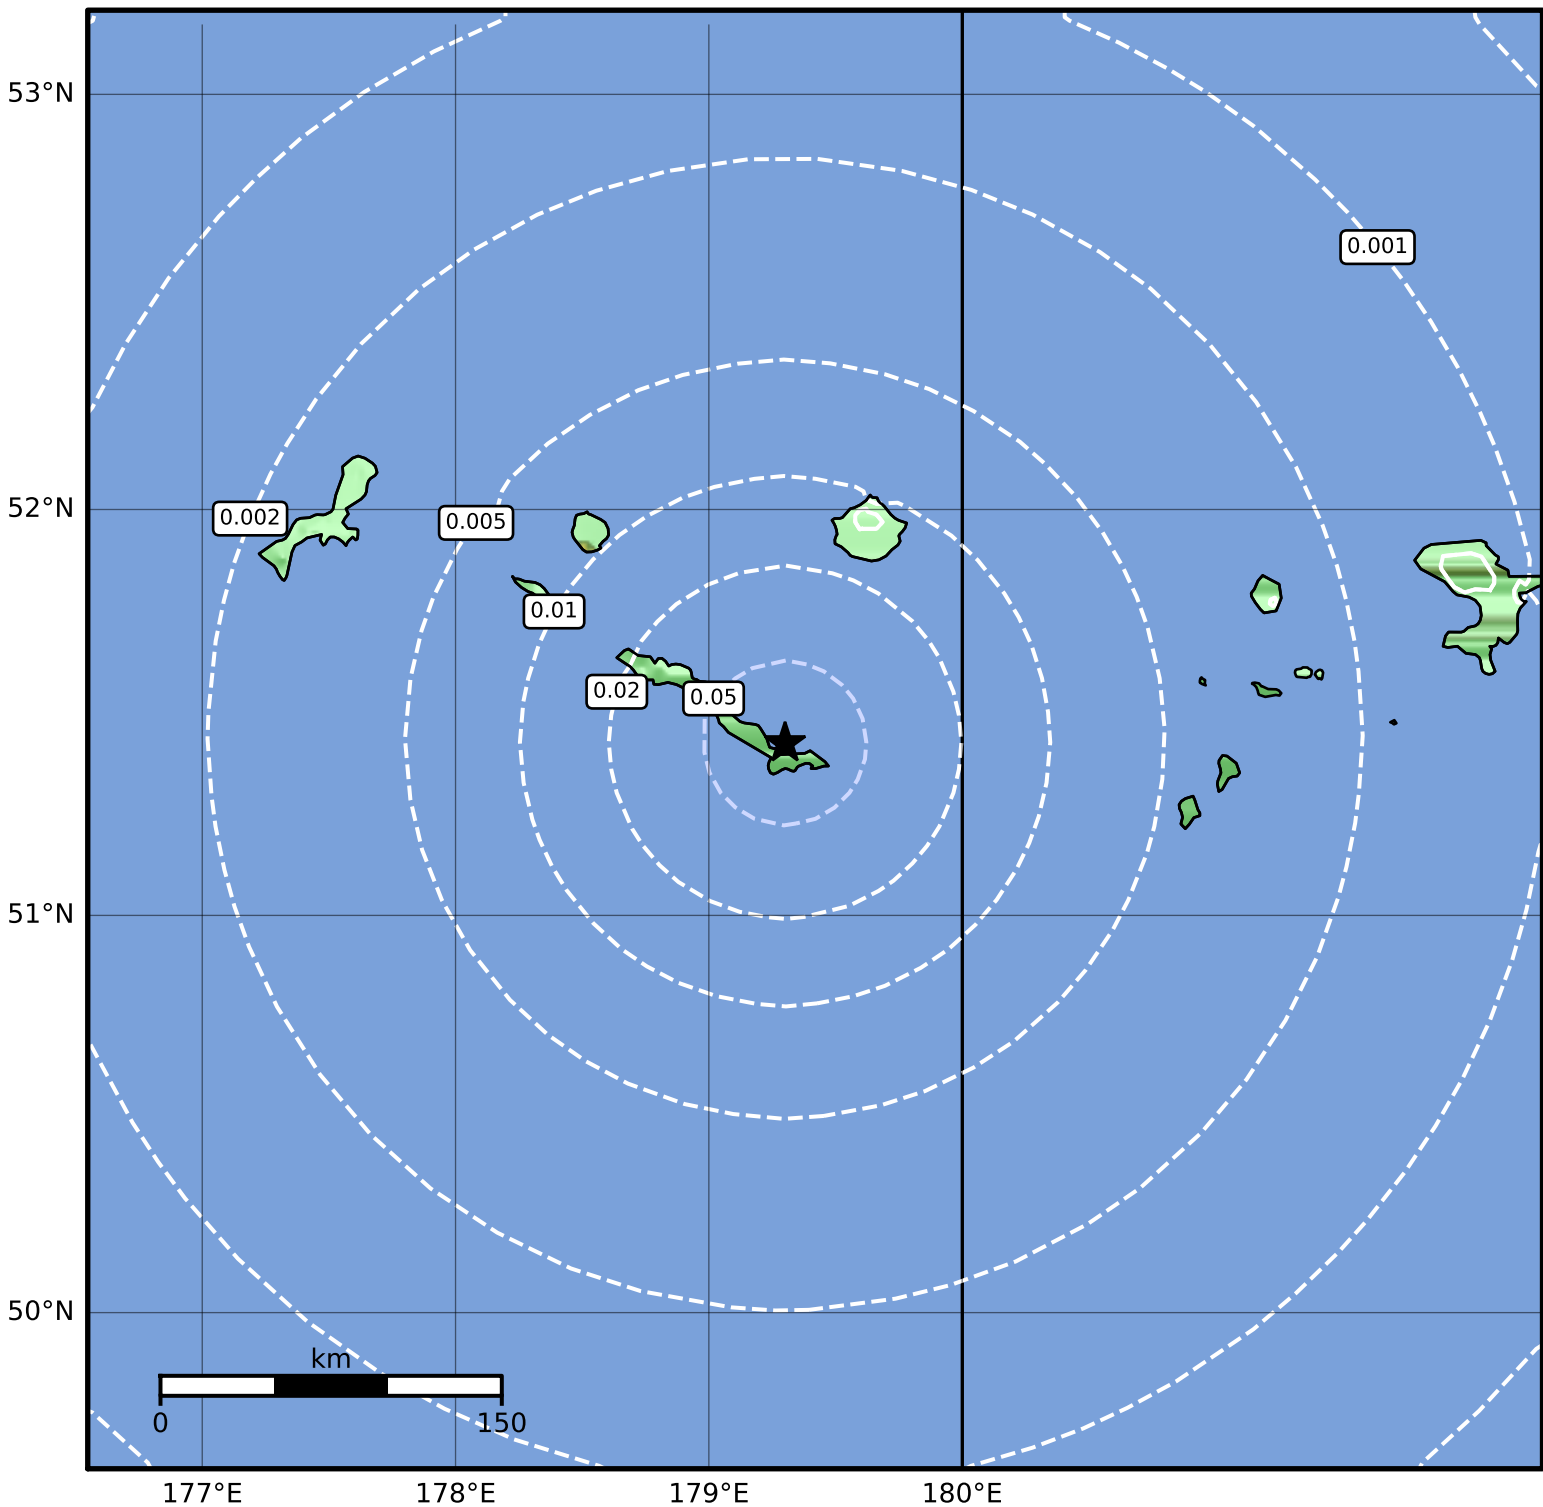

Peak Ground Velocity Map Alaska Earthquake Center
ShakeMap: 24 km (15 miles) ESE of Amchitka
Jan 31, 2024 09:25:27 UTC M3.8 N51.43 E179.30 Depth: 24.4km ID:ak0241ff62v4

PGV (cm/s)	0.1	0.2	0.5	1	2	5	10	20	50	100	200
------------	-----	-----	-----	---	---	---	----	----	----	-----	-----

Scale based on Worden et al. (2012)

△ Seismic Instrument ○ Reported Intensity

★ Epicenter

Version 2: Processed 2024-01-31T21:46:17Z