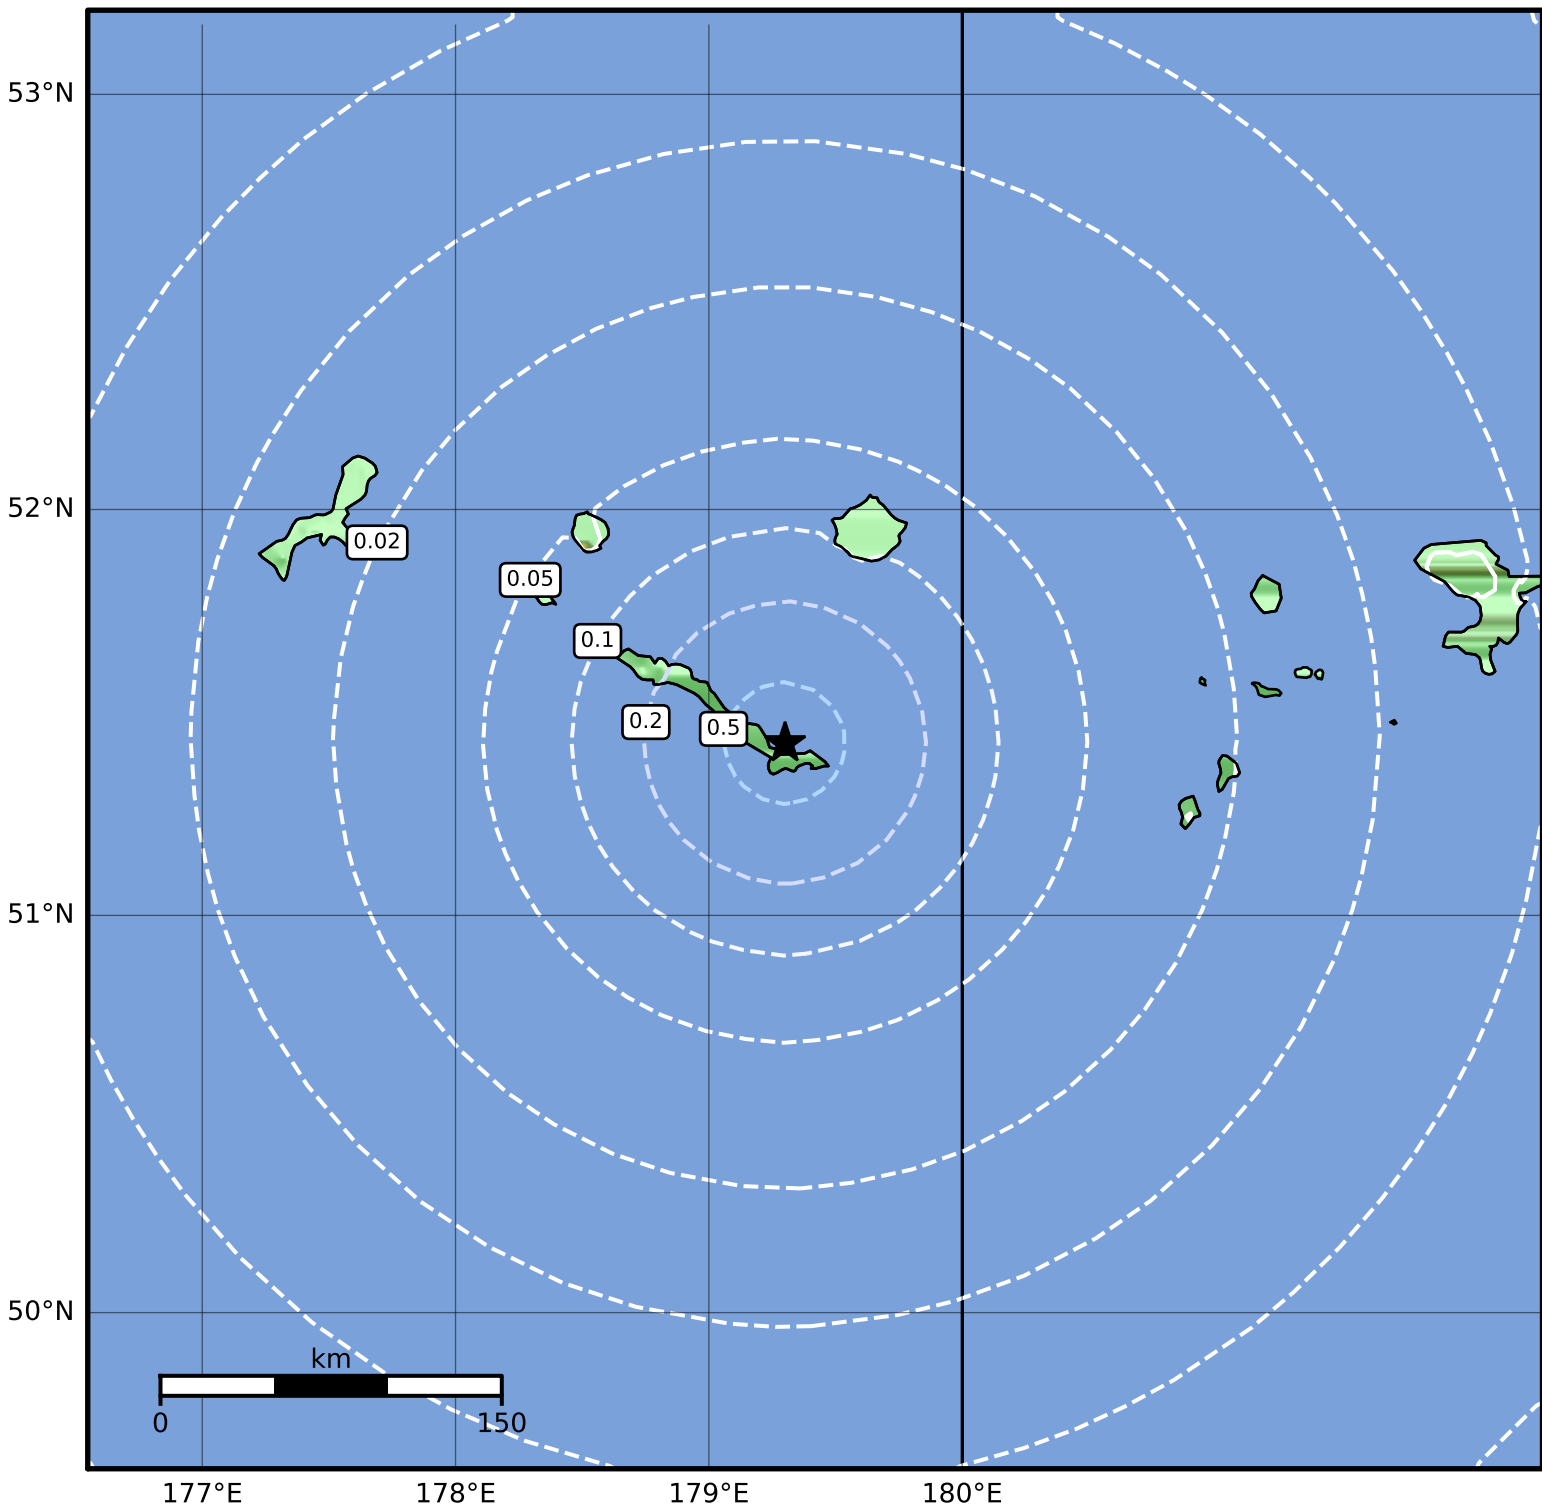

0.3 Second Peak Spectral Acceleration Map Alaska Earthquake Center
ShakeMap: 24 km (15 miles) ESE of Amchitka
Jan 31, 2024 09:25:27 UTC M3.8 N51.43 E179.30 Depth: 24.4km ID:ak0241ff62v4

SA(0.3) (%g)	0.1	0.2	0.5	1	2	5	10	20	50	100	200
--------------	-----	-----	-----	---	---	---	----	----	----	-----	-----

Scale based on Worden et al. (2012)

△ Seismic Instrument ○ Reported Intensity

★ Epicenter

Version 2: Processed 2024-01-31T21:46:17Z