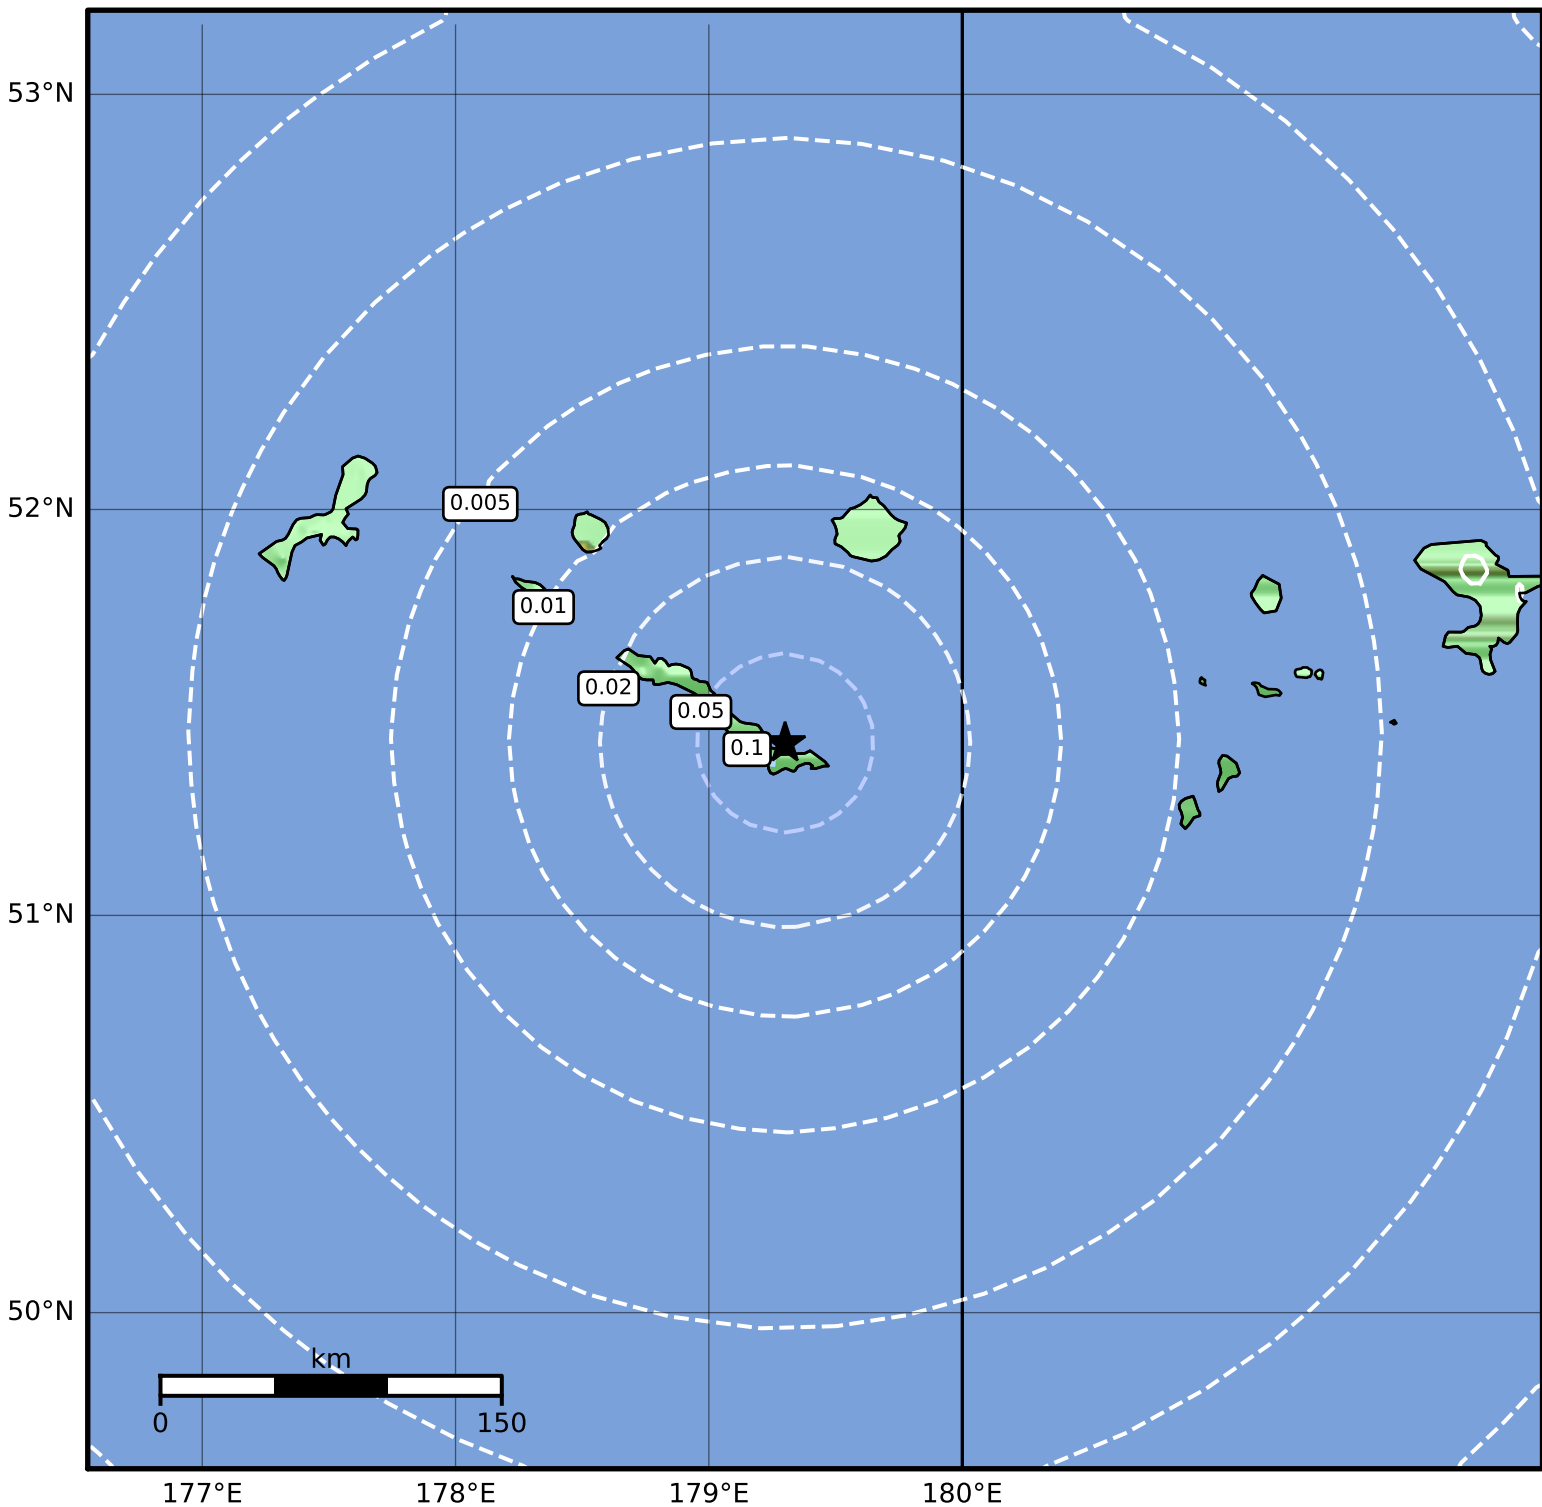

1.0 Second Peak Spectral Acceleration Map Alaska Earthquake Center  
ShakeMap: 24 km (15 miles) ESE of Amchitka  
Jan 31, 2024 09:25:27 UTC M3.8 N51.43 E179.30 Depth: 24.4km ID:ak0241ff62v4

**SA(1.0) (%g)** 0.1 0.2 0.5 1 2 5 10 20 50 100 200

Scale based on Worden et al. (2012)

Version 2: Processed 2024-01-31T21:46:17Z

△ Seismic Instrument ○ Reported Intensity

★ Epicenter