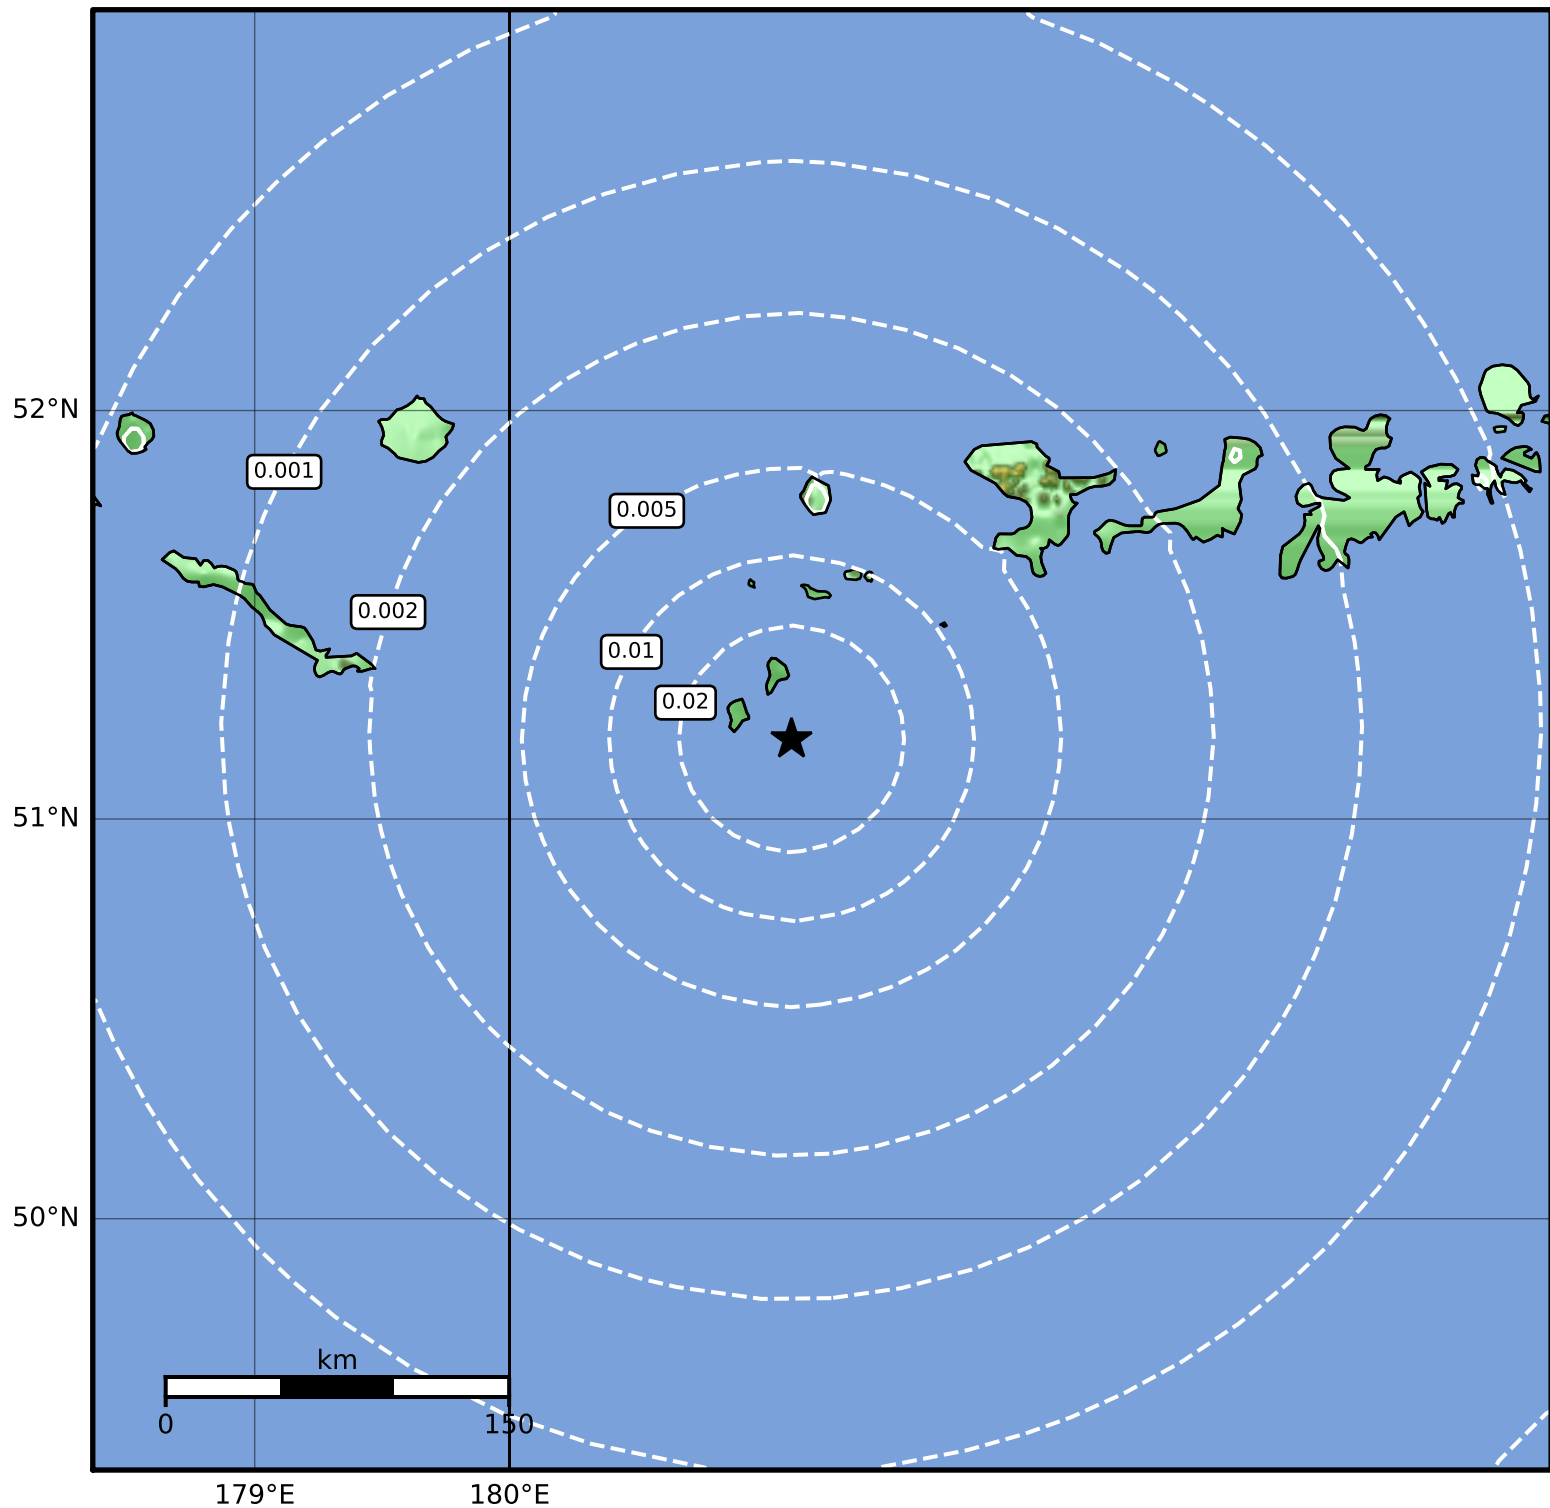

Peak Ground Velocity Map Alaska Earthquake Center  
ShakeMap: 151 km (94 miles) ESE of Amchitka  
Jan 31, 2024 14:32:43 UTC M3.5 N51.20 W178.89 Depth: 24.4km ID:ak0241fi6s4v

PGV (cm/s)	0.1	0.2	0.5	1	2	5	10	20	50	100	200
------------	-----	-----	-----	---	---	---	----	----	----	-----	-----

Scale based on Worden et al. (2012)

Version 2: Processed 2024-01-31T21:50:45Z

△ Seismic Instrument ○ Reported Intensity

★ Epicenter