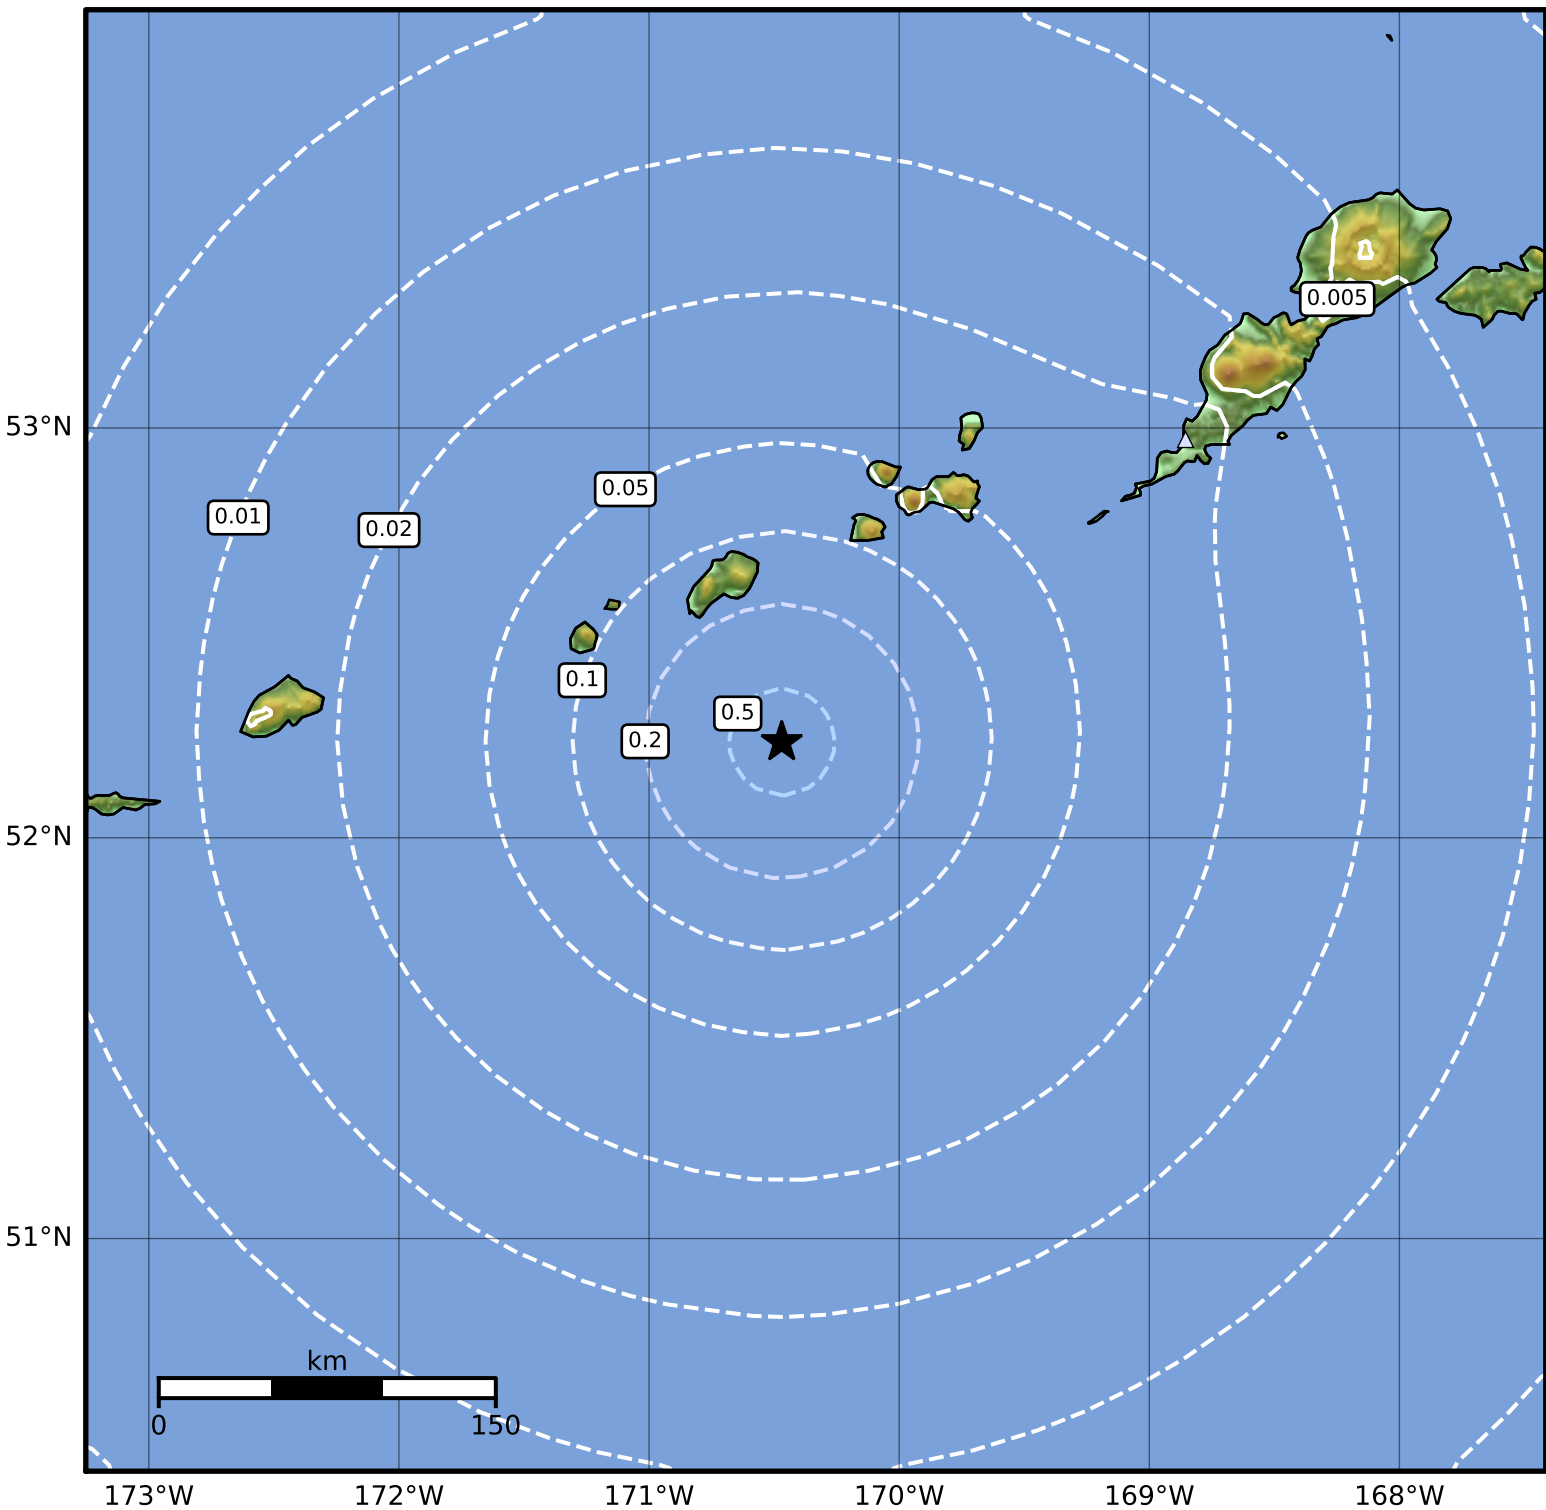

0.3 Second Peak Spectral Acceleration Map Alaska Earthquake Center
 ShakeMap: 105 km (65 miles) E of Amukta Pass
 Feb 03, 2024 04:41:57 UTC M3.8 N52.24 W170.47 Depth: 25.1km ID:ak0241kawjvy

SA(0.3) (%g)	0.1	0.2	0.5	1	2	5	10	20	50	100	200
--------------	-----	-----	-----	---	---	---	----	----	----	-----	-----

Scale based on Worden et al. (2012)

Version 1: Processed 2024-02-03T19:39:02Z

△ Seismic Instrument ○ Reported Intensity

★ Epicenter