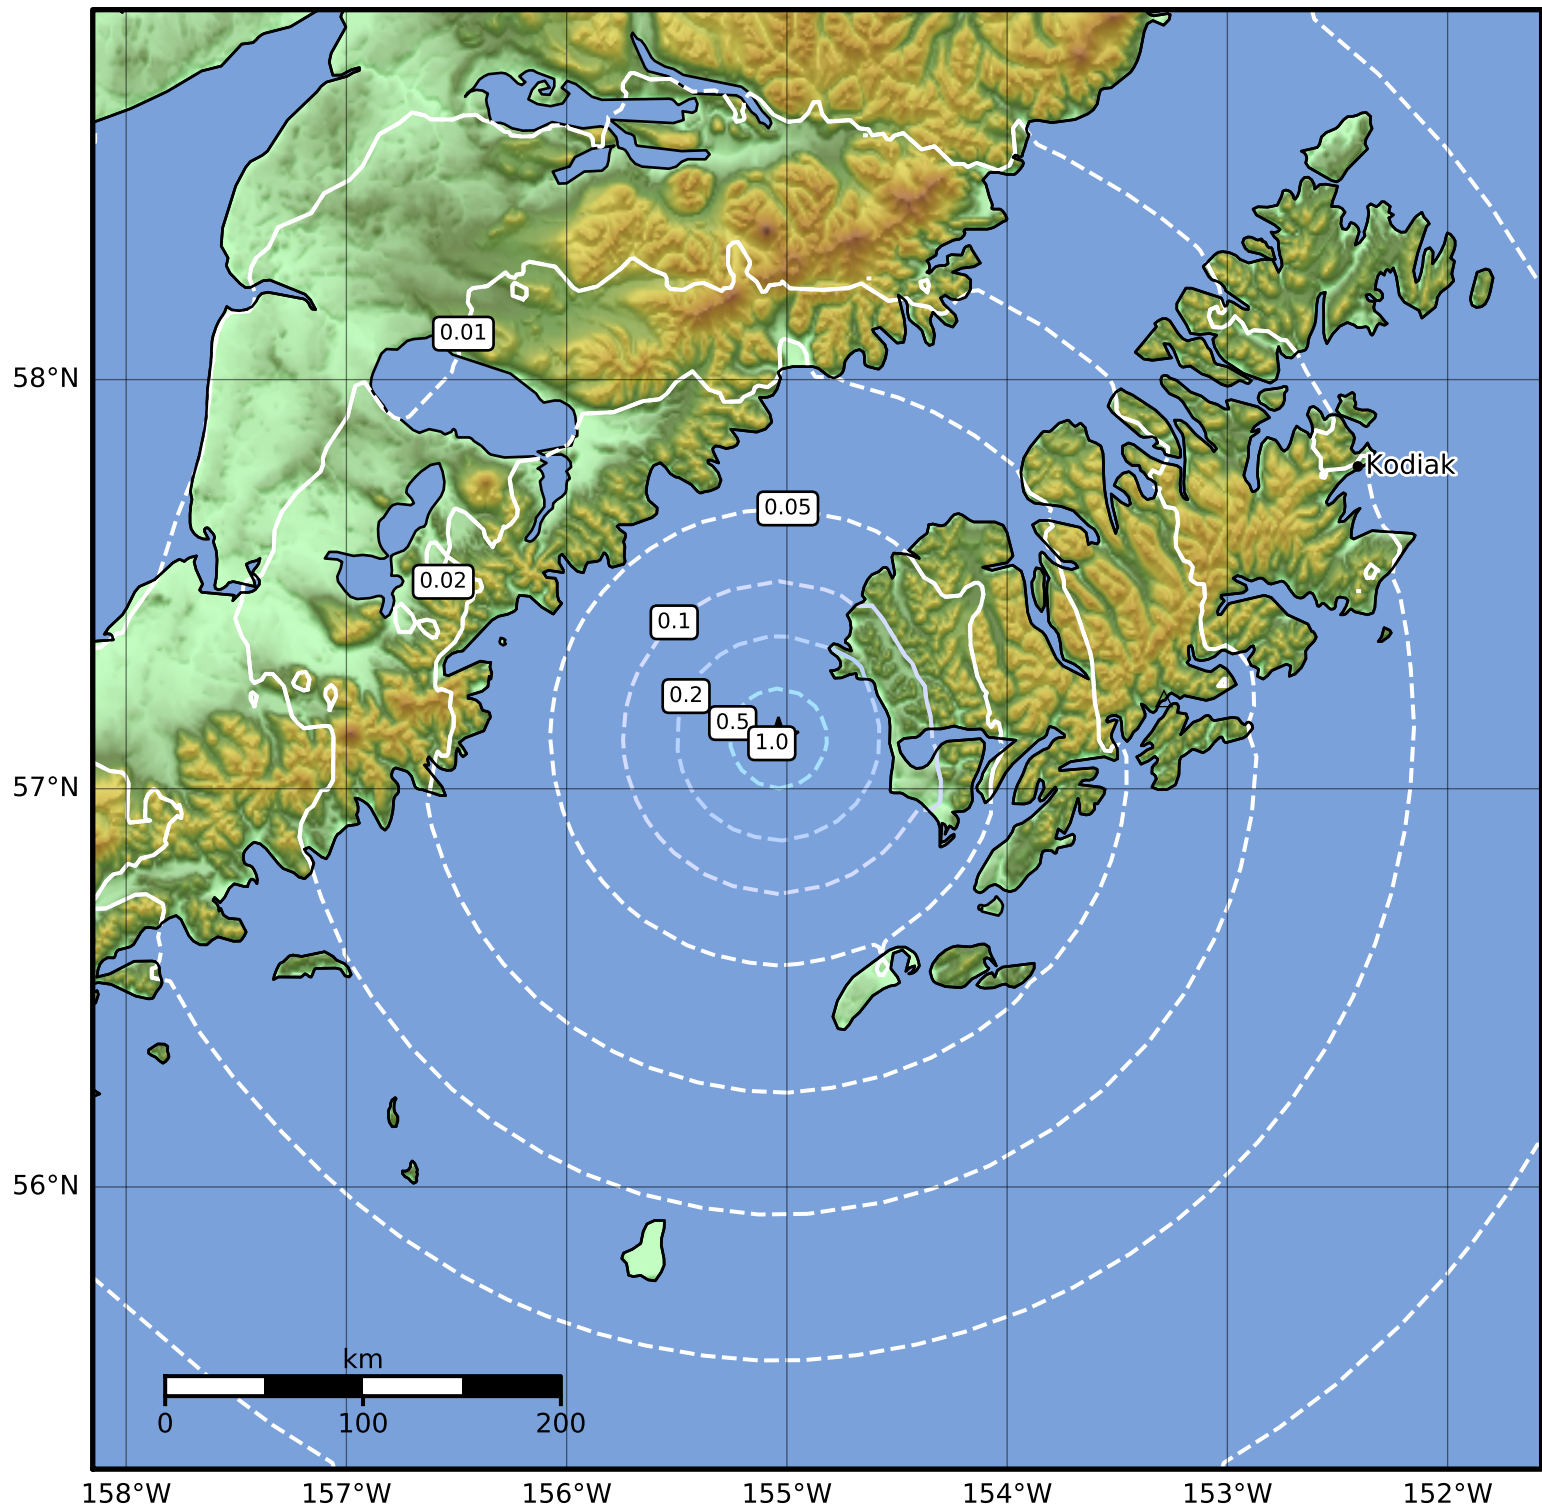

Peak Ground Acceleration Map Alaska Earthquake Center
ShakeMap: 56 km (35 miles) WNW of Kodiak
Jan 01, 2024 02:47:27 UTC M3.8 N57.12 W155.04 Depth: 13.3km ID:ak0241p0cnv

PGA (%g)	0.1	0.2	0.5	1	2	5	10	20	50	100	200
----------	-----	-----	-----	---	---	---	----	----	----	-----	-----

Scale based on Worden et al. (2012)

△ Seismic Instrument ○ Reported Intensity

★ Epicenter

Version 1: Processed 2024-01-01T02:51:08Z