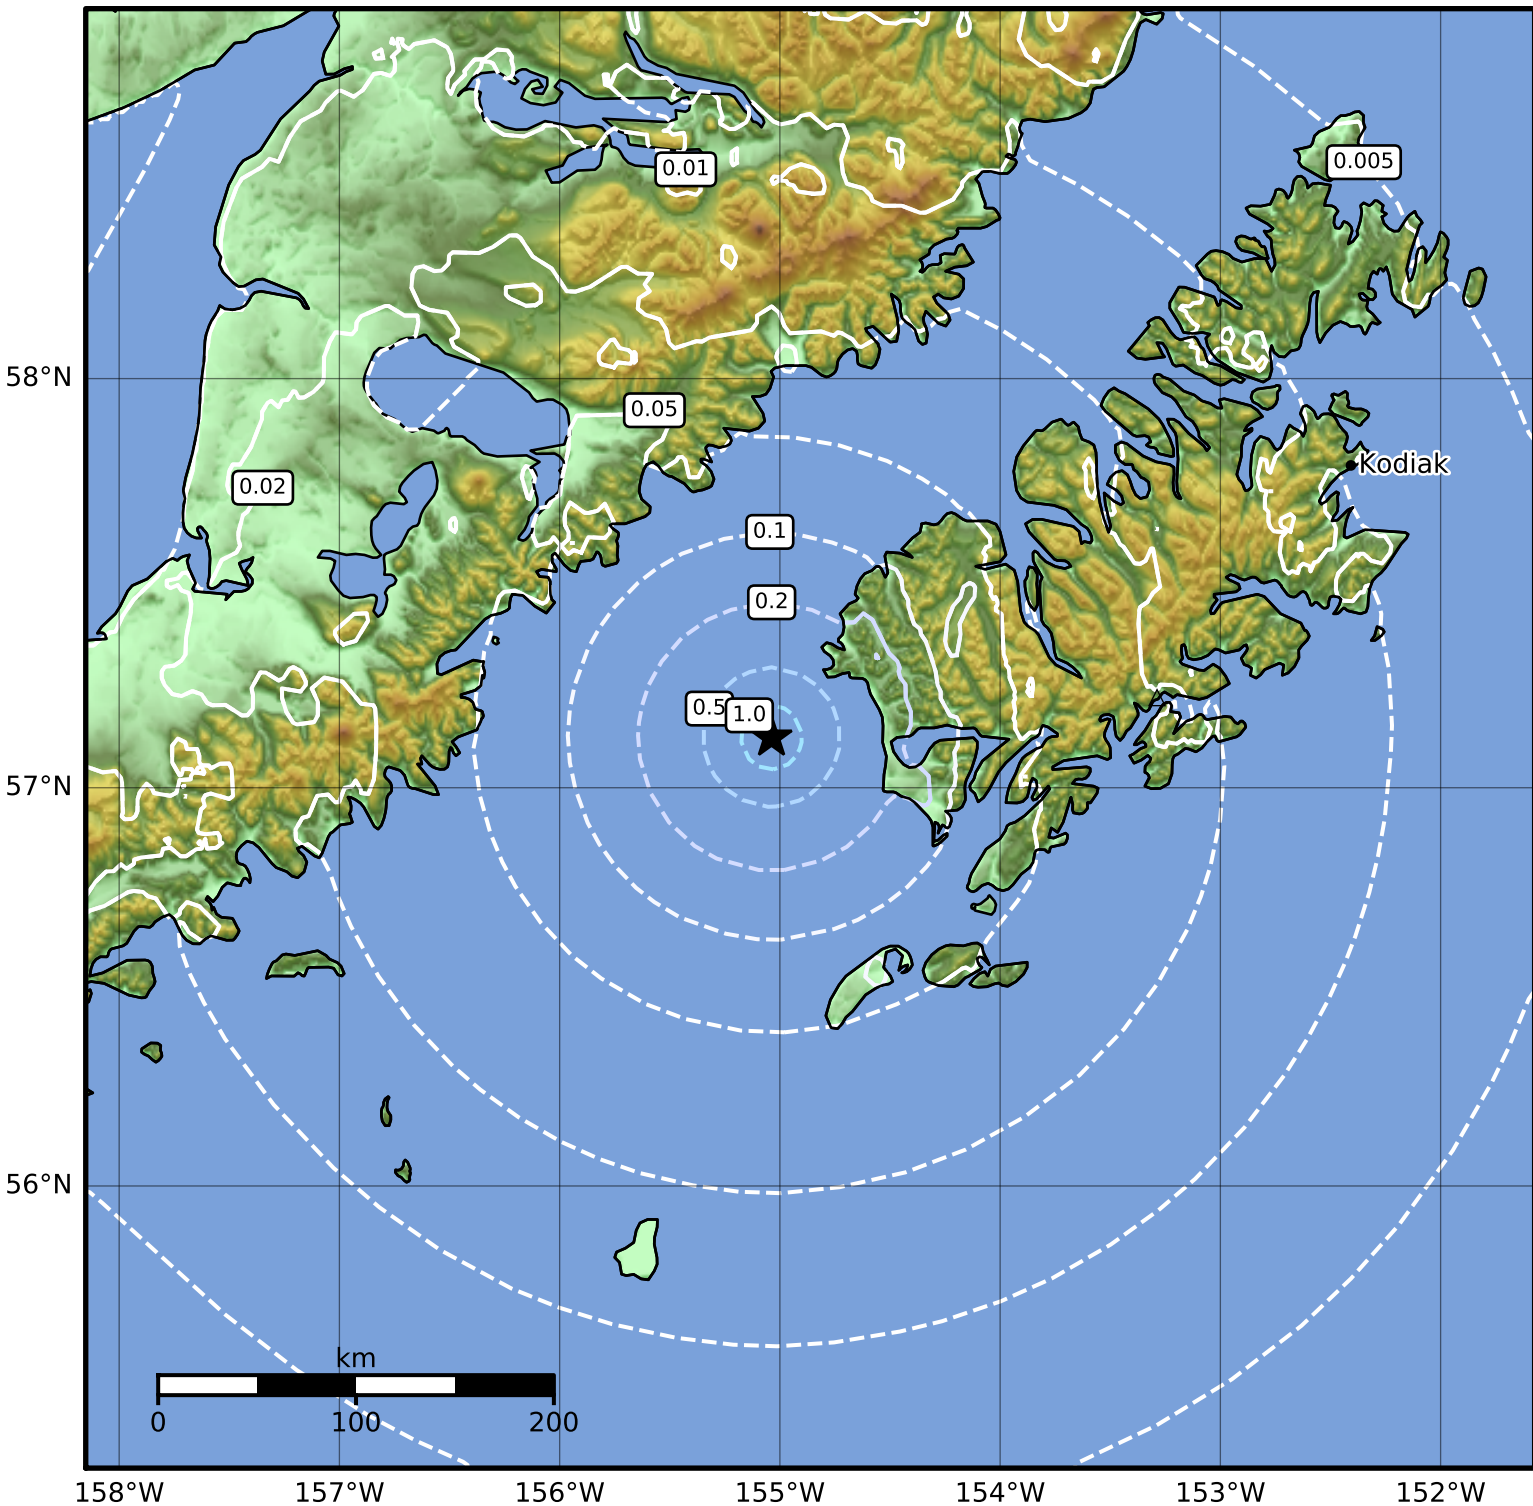

0.3 Second Peak Spectral Acceleration Map Alaska Earthquake Center
 ShakeMap: 56 km (35 miles) WNW of Kodiak
 Jan 01, 2024 02:47:27 UTC M3.8 N57.12 W155.04 Depth: 13.3km ID:ak0241p0cuv

SA(0.3) (%g)	0.1	0.2	0.5	1	2	5	10	20	50	100	200
--------------	-----	-----	-----	---	---	---	----	----	----	-----	-----

Scale based on Worden et al. (2012)

Version 1: Processed 2024-01-01T02:51:08Z

△ Seismic Instrument ○ Reported Intensity

★ Epicenter