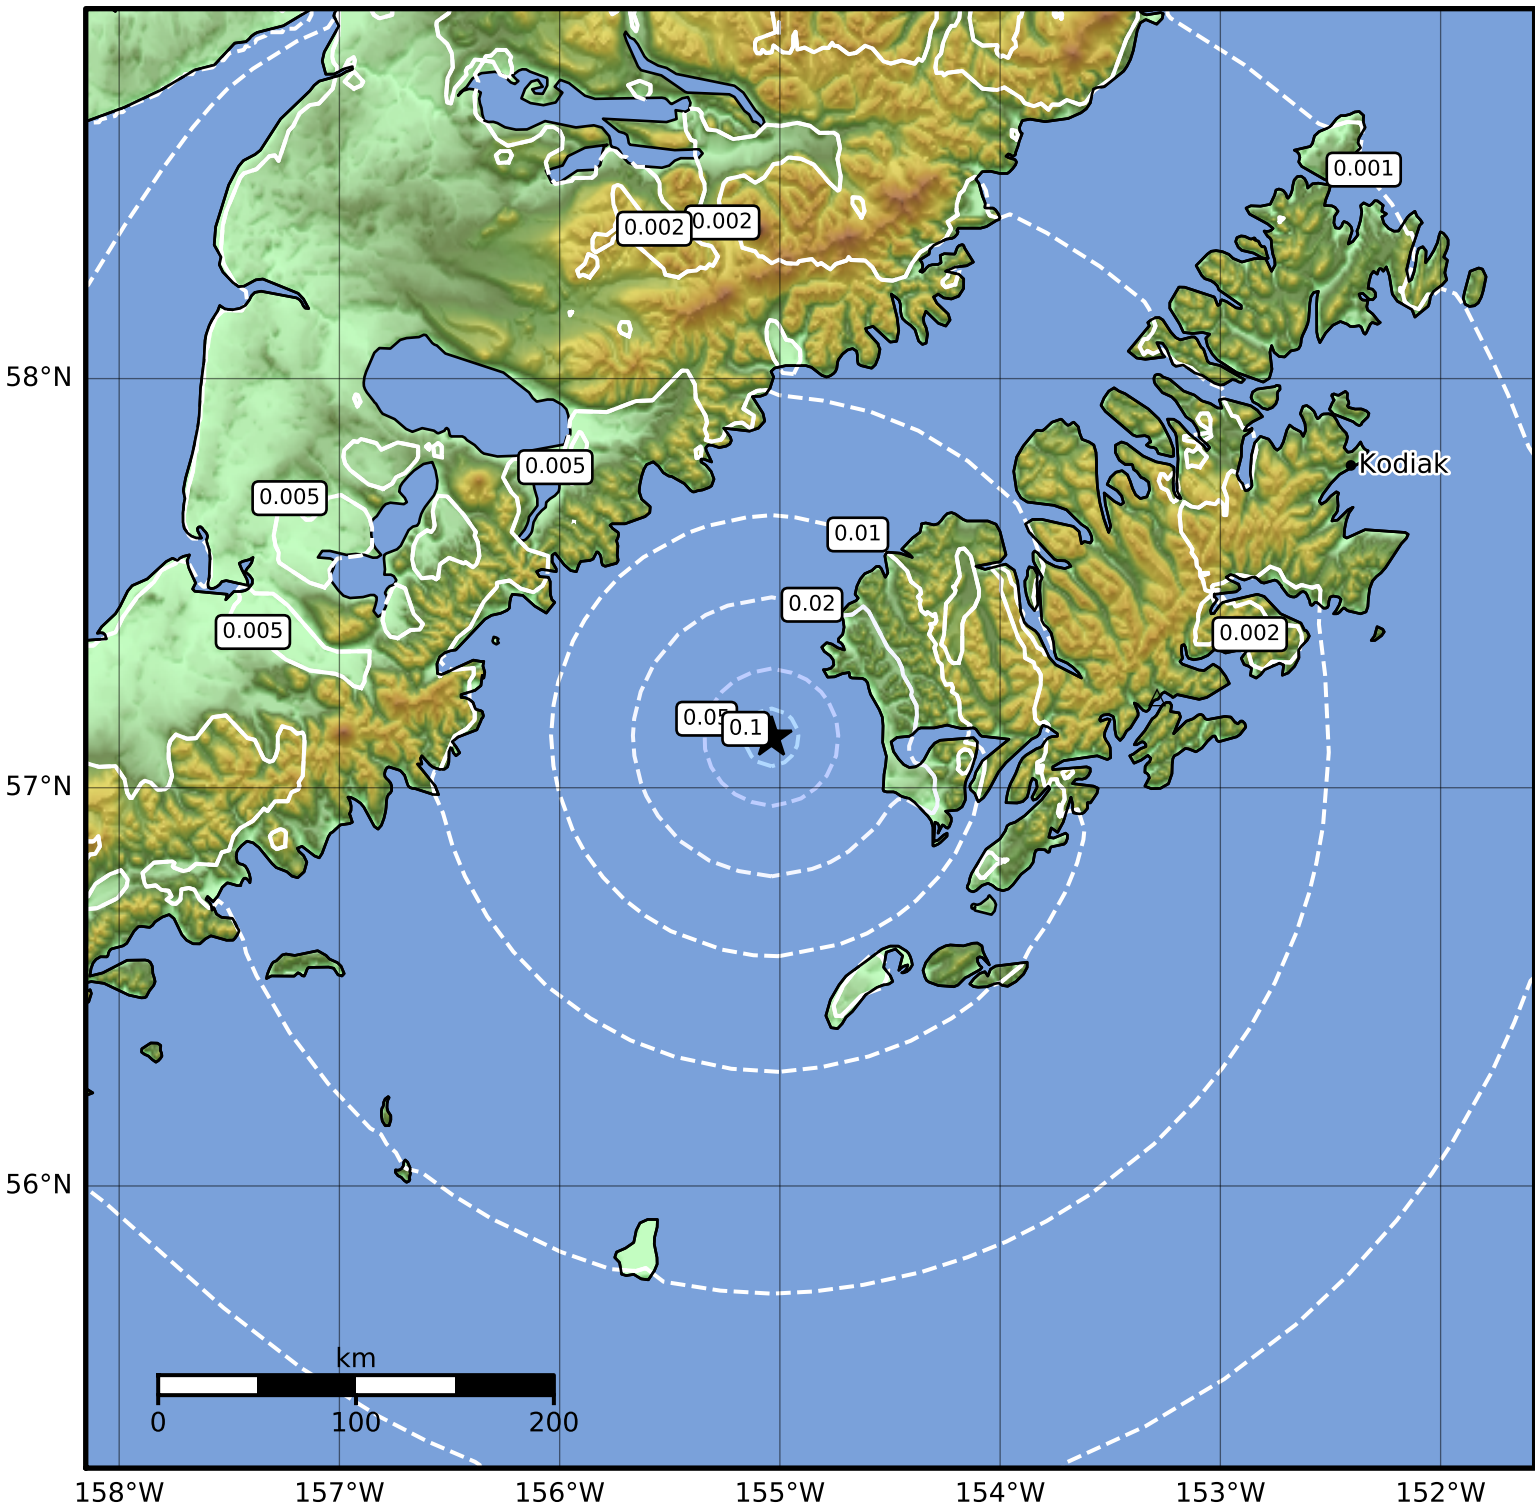

1.0 Second Peak Spectral Acceleration Map Alaska Earthquake Center
 ShakeMap: 56 km (35 miles) WNW of Akhiok
 Jan 01, 2024 02:47:27 UTC M3.8 N57.12 W155.04 Depth: 13.3km ID:ak0241p0cnv

SA(1.0) (%g)	0.1	0.2	0.5	1	2	5	10	20	50	100	200
--------------	-----	-----	-----	---	---	---	----	----	----	-----	-----

Scale based on Worden et al. (2012)

Version 1: Processed 2024-01-01T02:51:08Z

△ Seismic Instrument ○ Reported Intensity

★ Epicenter