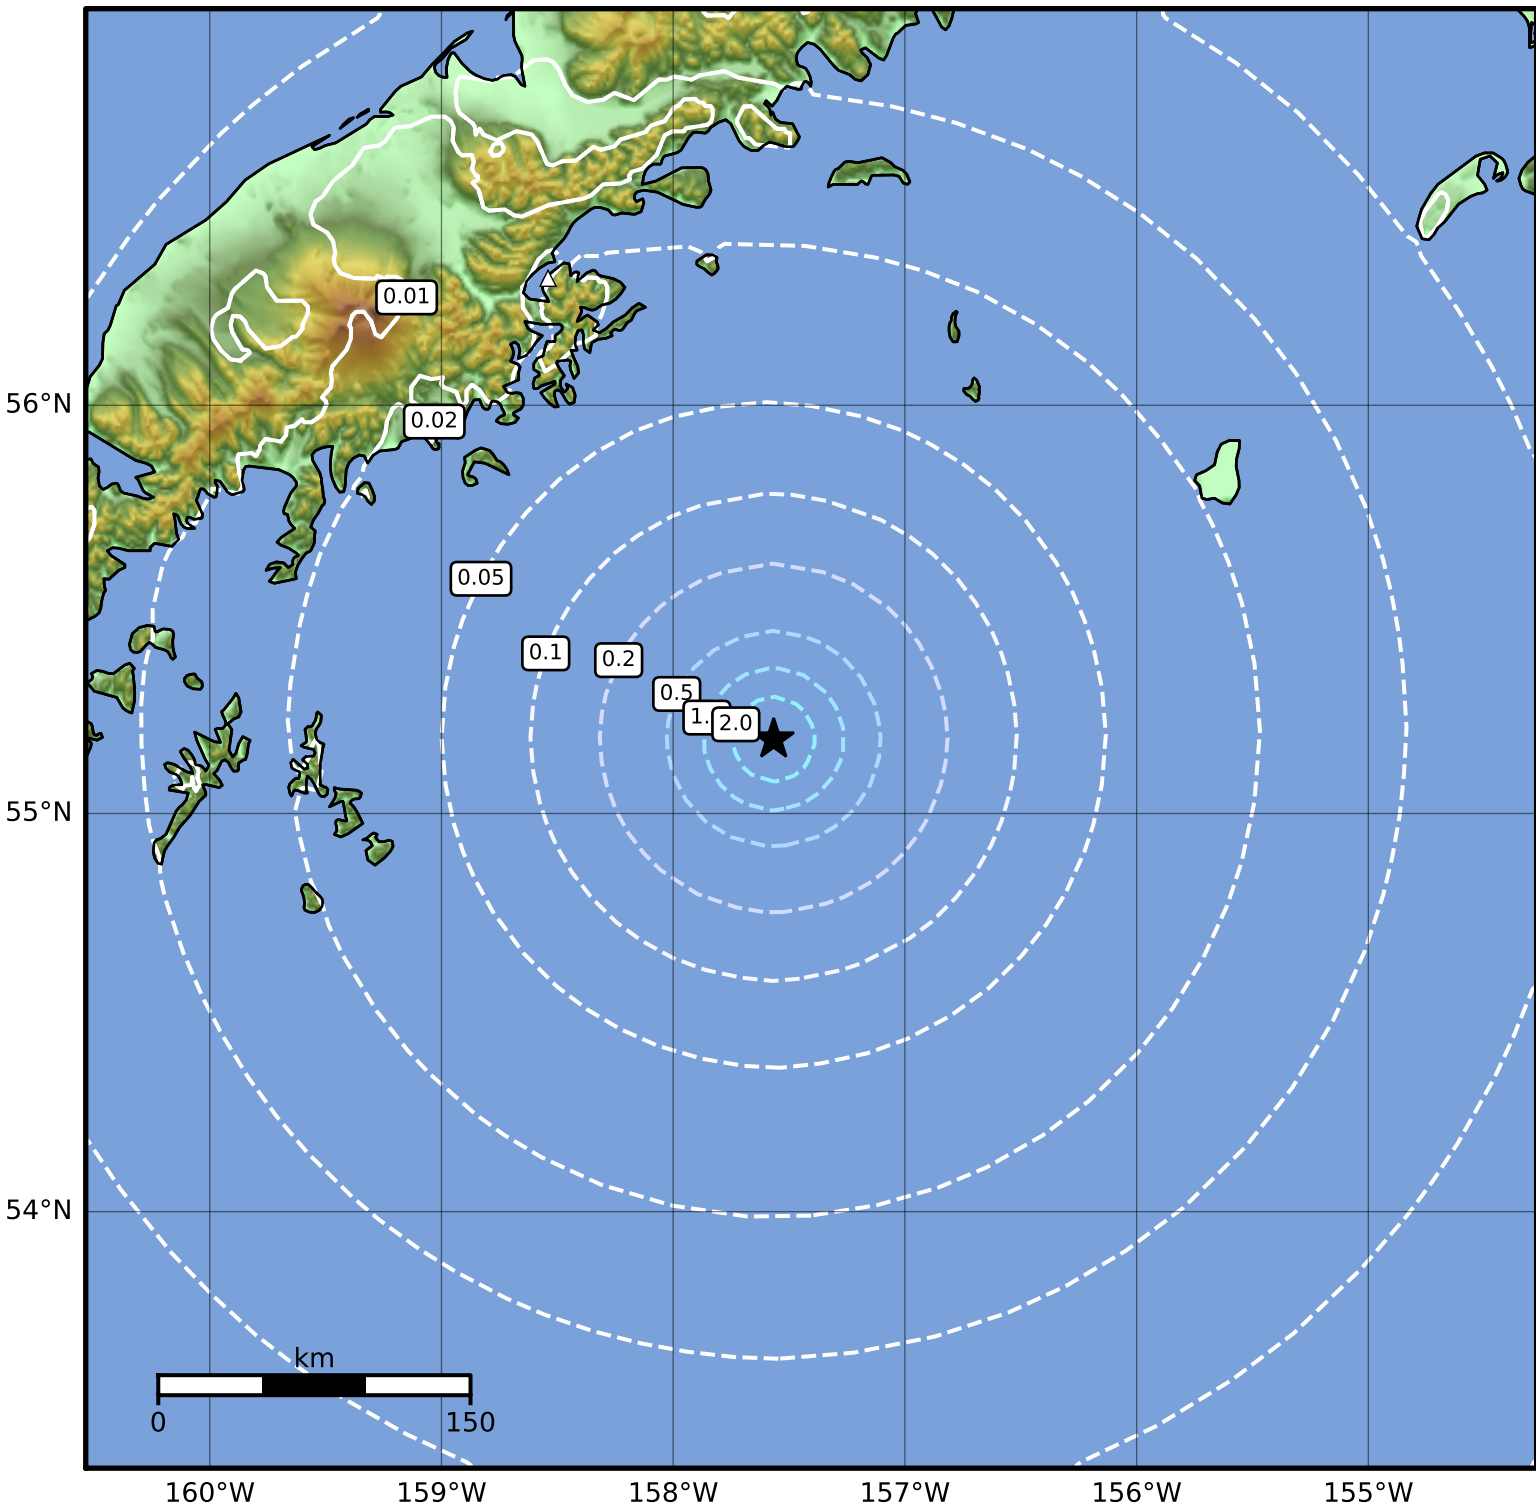

0.3 Second Peak Spectral Acceleration Map Alaska Earthquake Center
 ShakeMap: 128 km (80 miles) SE of Perryville
 Feb 07, 2024 22:51:12 UTC M3.9 N55.18 W157.57 Depth: 8.7km ID:ak0241r7tp9o

SA(0.3) (%g)	0.1	0.2	0.5	1	2	5	10	20	50	100	200
--------------	-----	-----	-----	---	---	---	----	----	----	-----	-----

Scale based on Worden et al. (2012)

Version 2: Processed 2024-02-08T02:56:11Z

△ Seismic Instrument ○ Reported Intensity

★ Epicenter