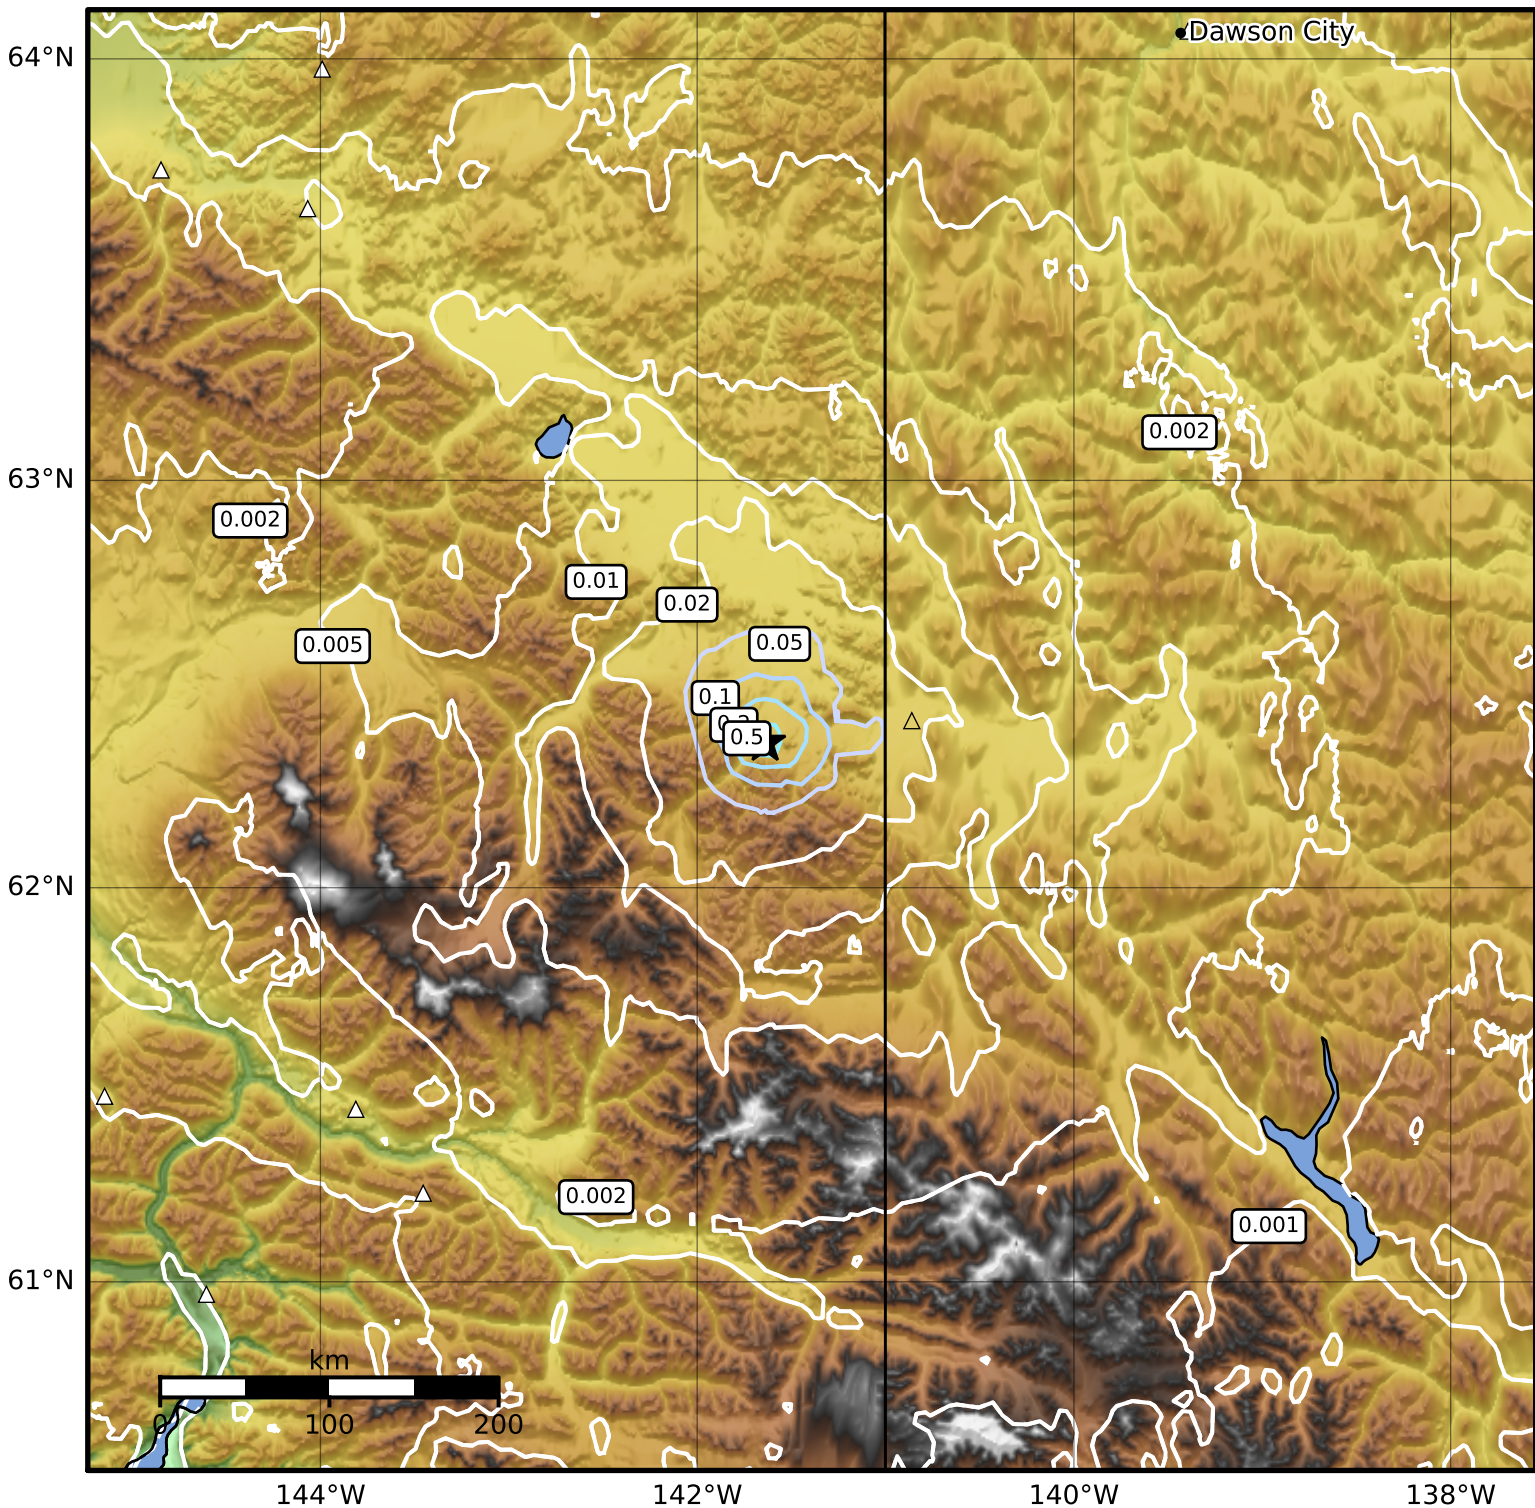

Peak Ground Velocity Map Alaska Earthquake Center
 ShakeMap: 35 km (22 miles) NE of Chisana
 Feb 08, 2024 22:09:25 UTC M3.5 N62.36 W141.64 Depth: 0.0km ID:ak0241sv41yr

PGV (cm/s)	0.1	0.2	0.5	1	2	5	10	20	50	100	200
------------	-----	-----	-----	---	---	---	----	----	----	-----	-----

Scale based on Worden et al. (2012)

△ Seismic Instrument ○ Reported Intensity

★ Epicenter

Version 1: Processed 2024-02-08T22:16:38Z