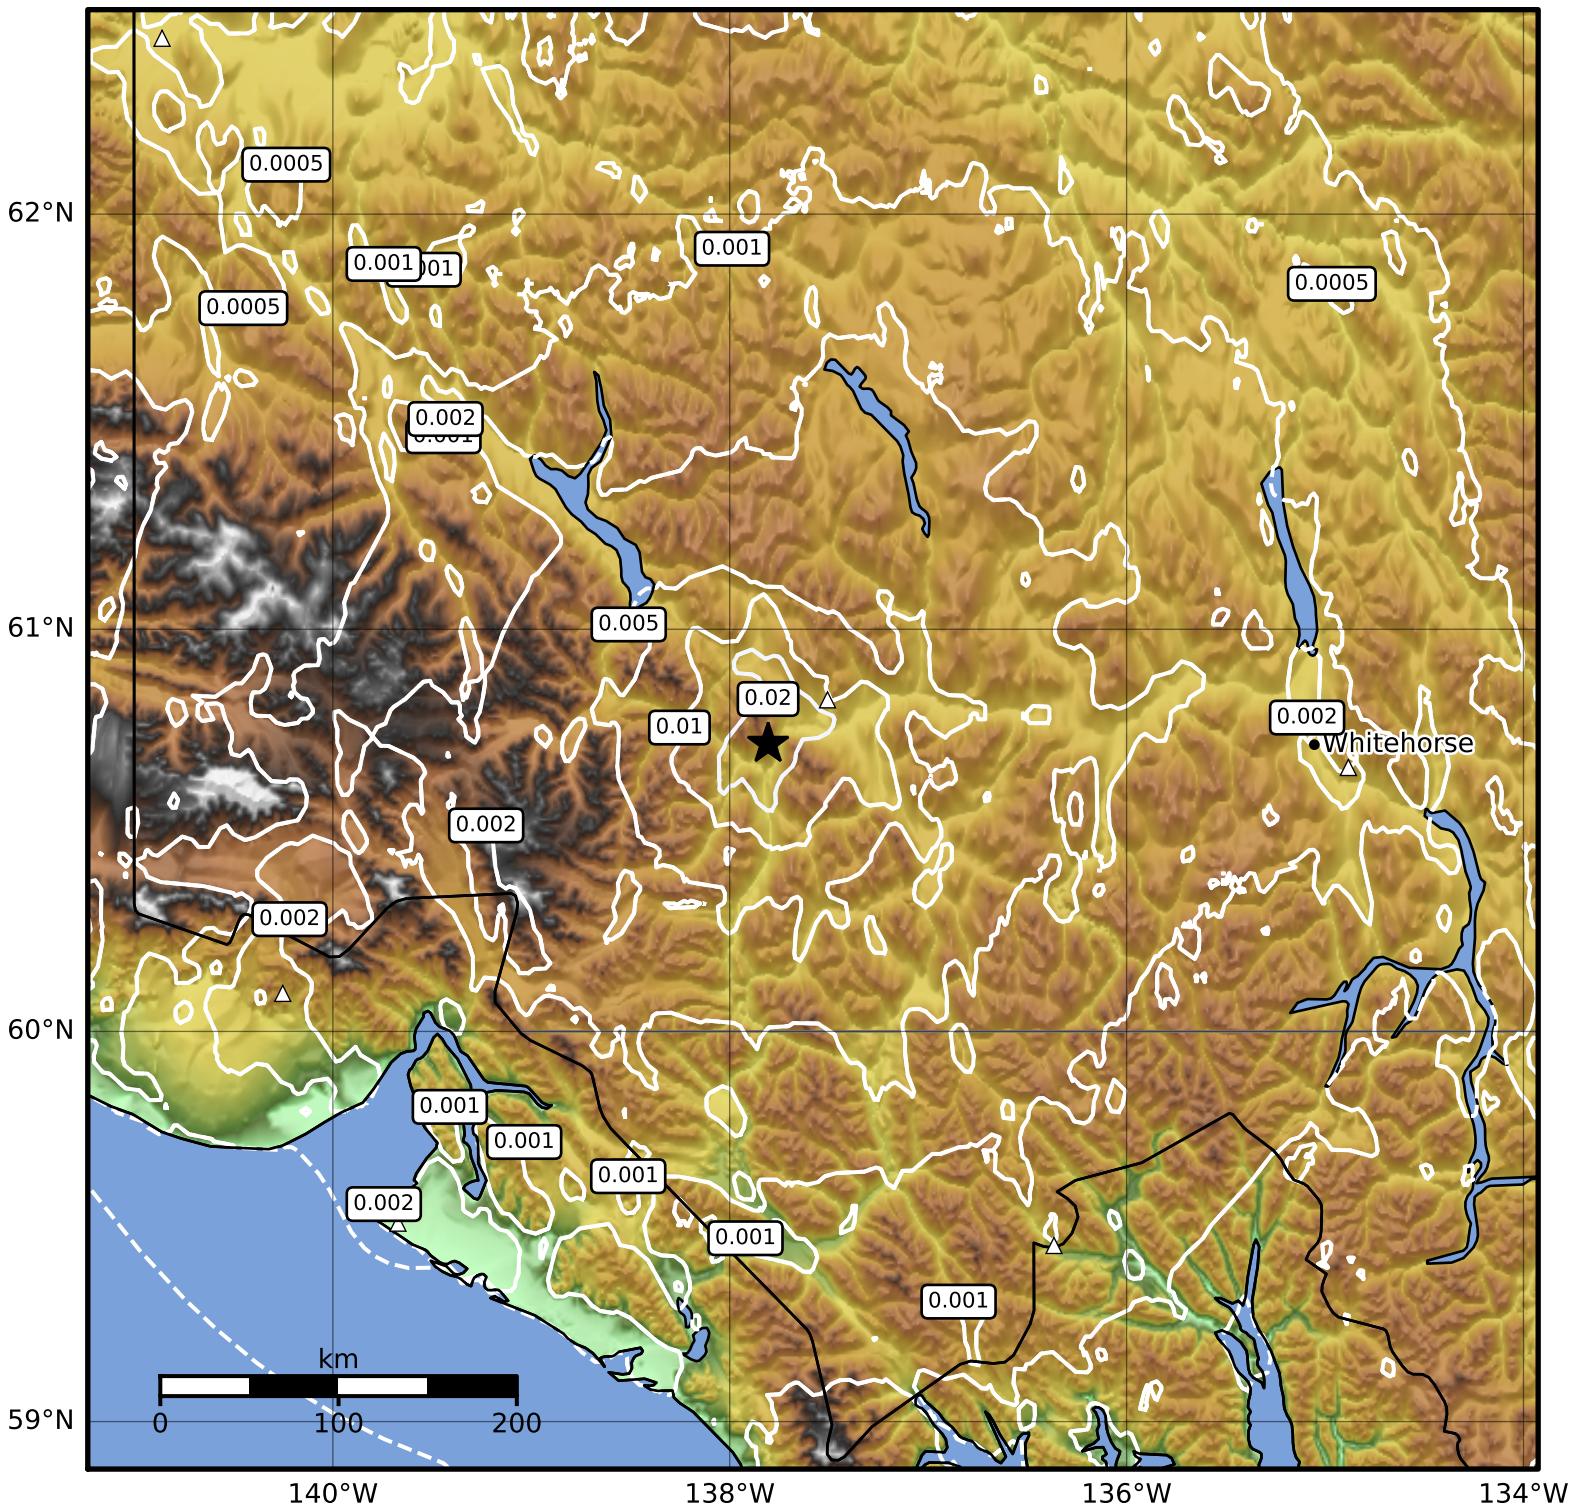

1.0 Second Peak Spectral Acceleration Map Alaska Earthquake Center
 ShakeMap: 15 km (9 miles) WSW of Haines Junction
 Feb 09, 2024 18:44:55 UTC M3.6 N60.72 W137.81 Depth: 15.3km ID:ak0241ugh8e3

Scale based on Worden et al. (2012)

△ Seismic Instrument ○ Reported Intensity

★ Epicenter

Version 1: Processed 2024-02-09T18:50:23Z