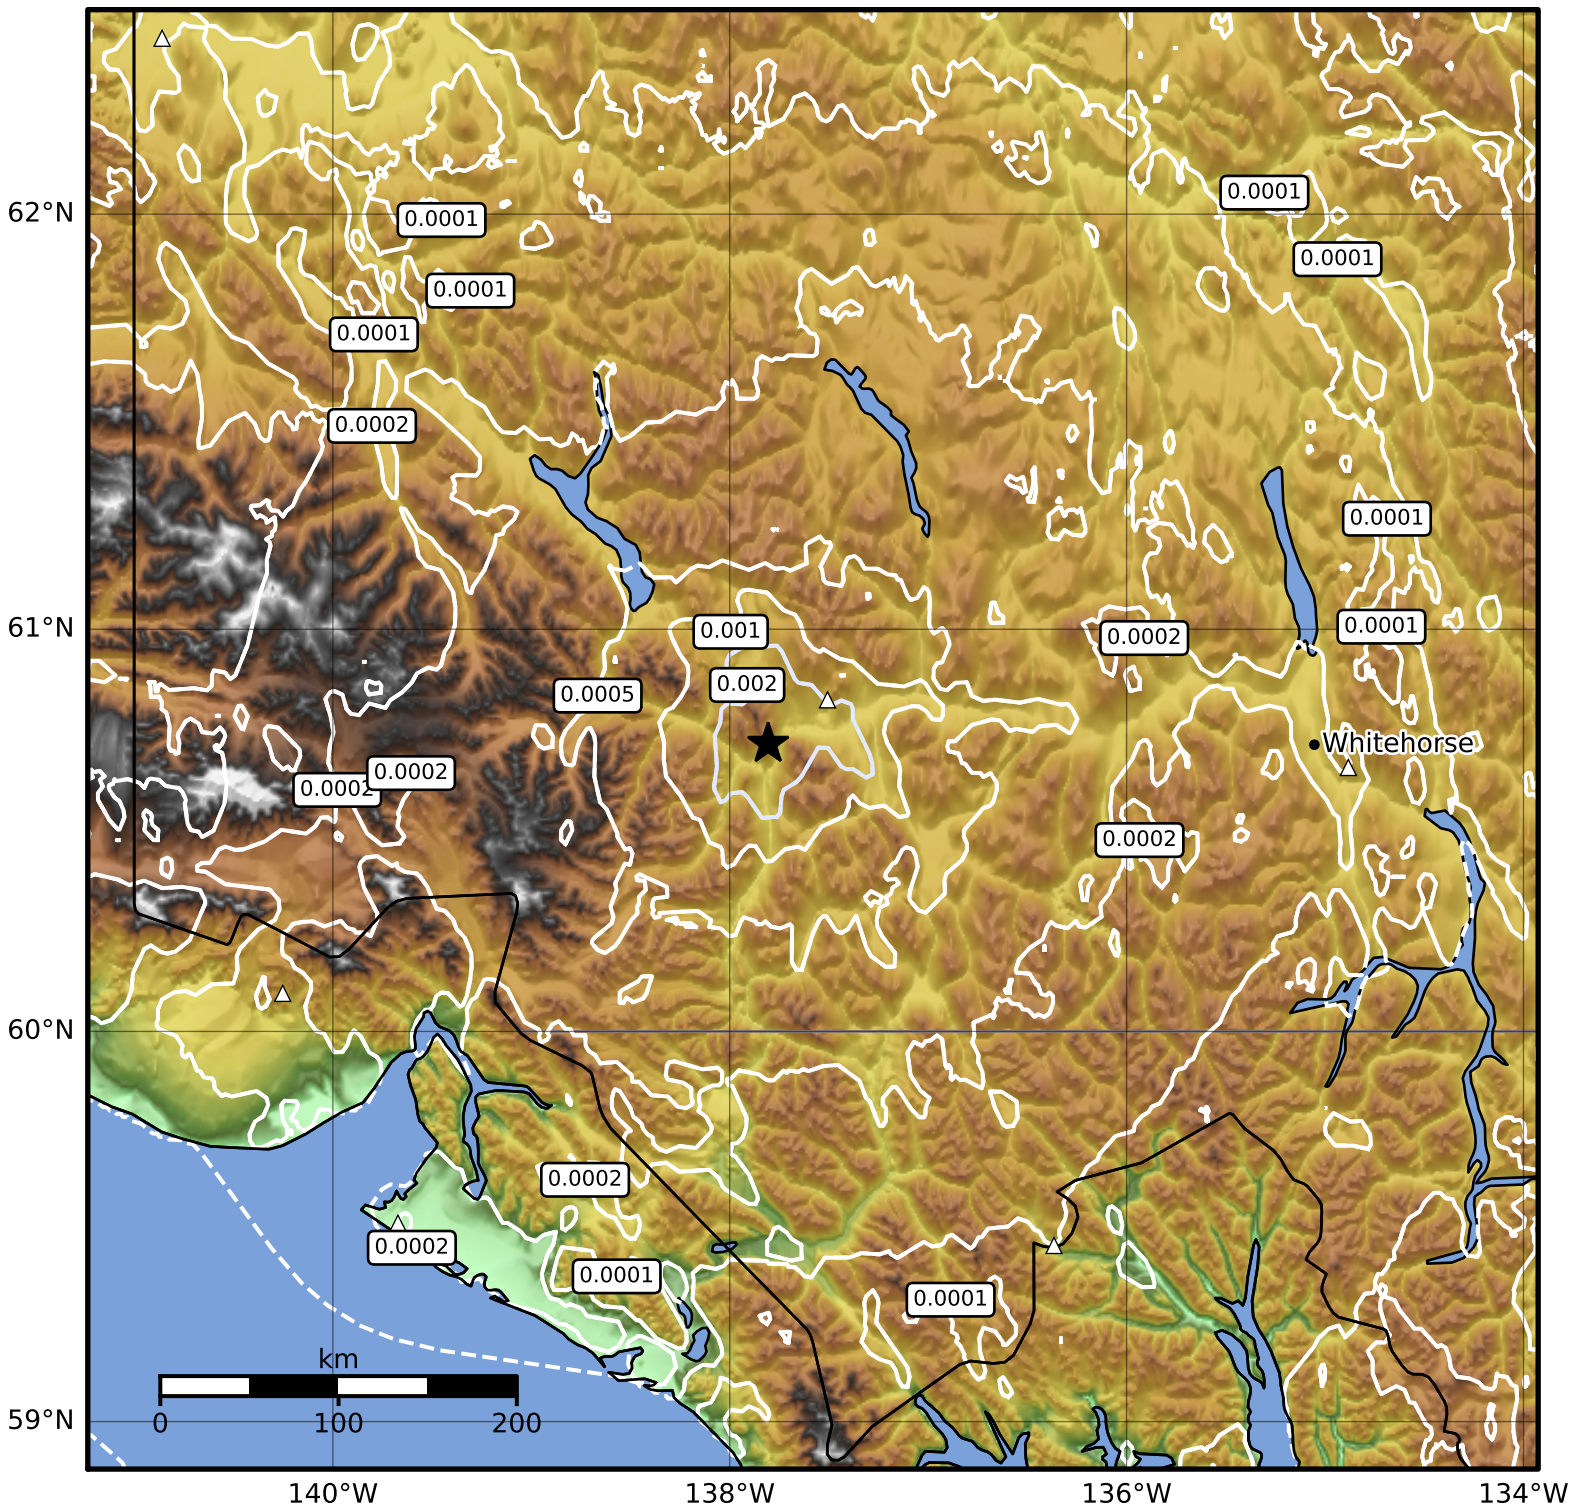

3.0 Second Peak Spectral Acceleration Map Alaska Earthquake Center
 ShakeMap: 15 km (9 miles) WSW of Haines Junction
 Feb 09, 2024 18:44:55 UTC M3.6 N60.72 W137.81 Depth: 15.3km ID:ak0241ugh8e3

Scale based on Worden et al. (2012)

Version 1: Processed 2024-02-09T18:50:23Z

△ Seismic Instrument ○ Reported Intensity

★ Epicenter