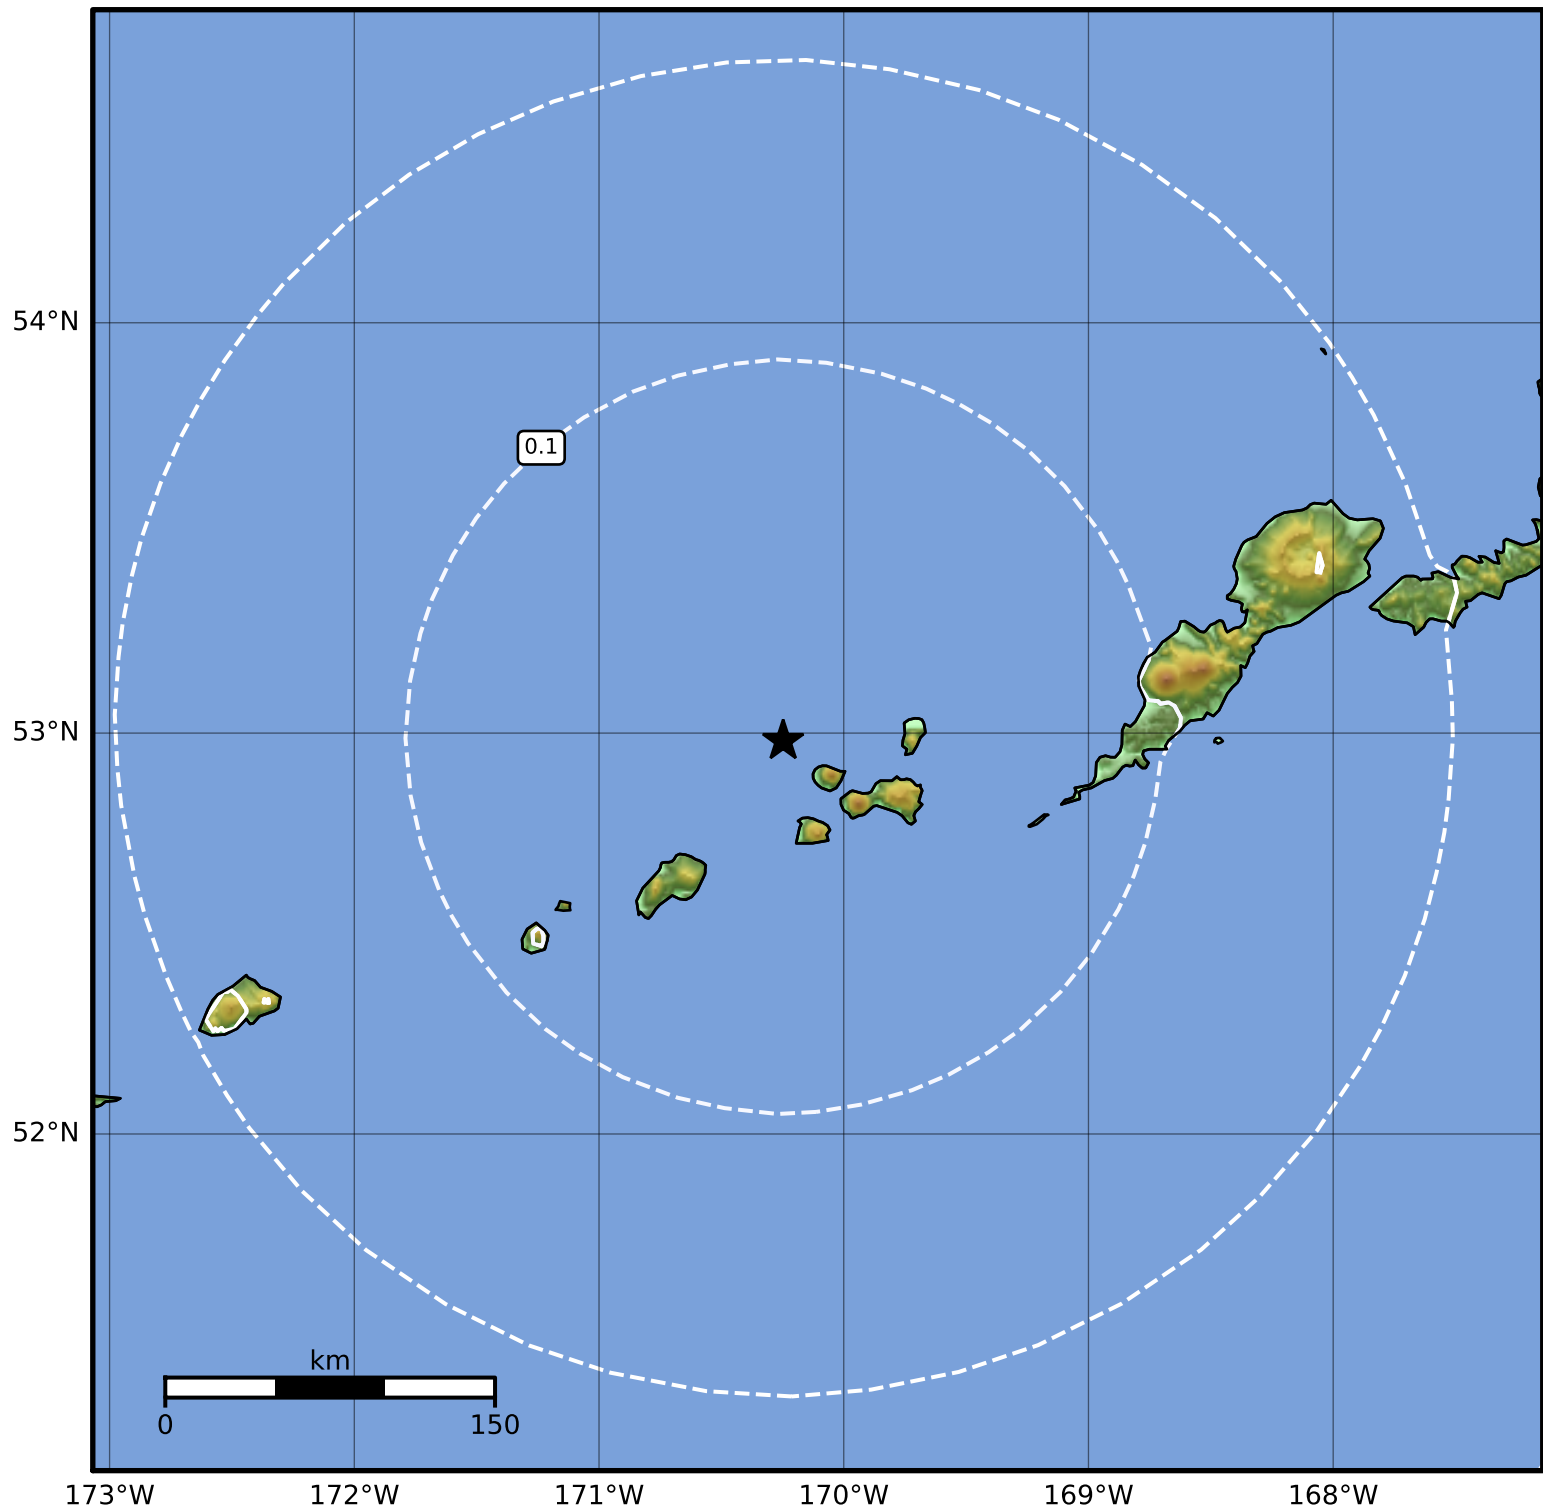

0.3 Second Peak Spectral Acceleration Map Alaska Earthquake Center  
ShakeMap: 93 km (58 miles) W of Nikolski  
Feb 10, 2024 14:35:23 UTC M4.1 N52.98 W170.25 Depth: 136.3km ID:ak0241w1kugo

<b>SA(0.3) (%g)</b>	<b>0.1</b>	<b>0.2</b>	<b>0.5</b>	<b>1</b>	<b>2</b>	<b>5</b>	<b>10</b>	<b>20</b>	<b>50</b>	<b>100</b>	<b>200</b>
---------------------	------------	------------	------------	----------	----------	----------	-----------	-----------	-----------	------------	------------

Scale based on Worden et al. (2012)

Version 2: Processed 2024-02-10T20:16:21Z

△ Seismic Instrument ○ Reported Intensity

★ Epicenter