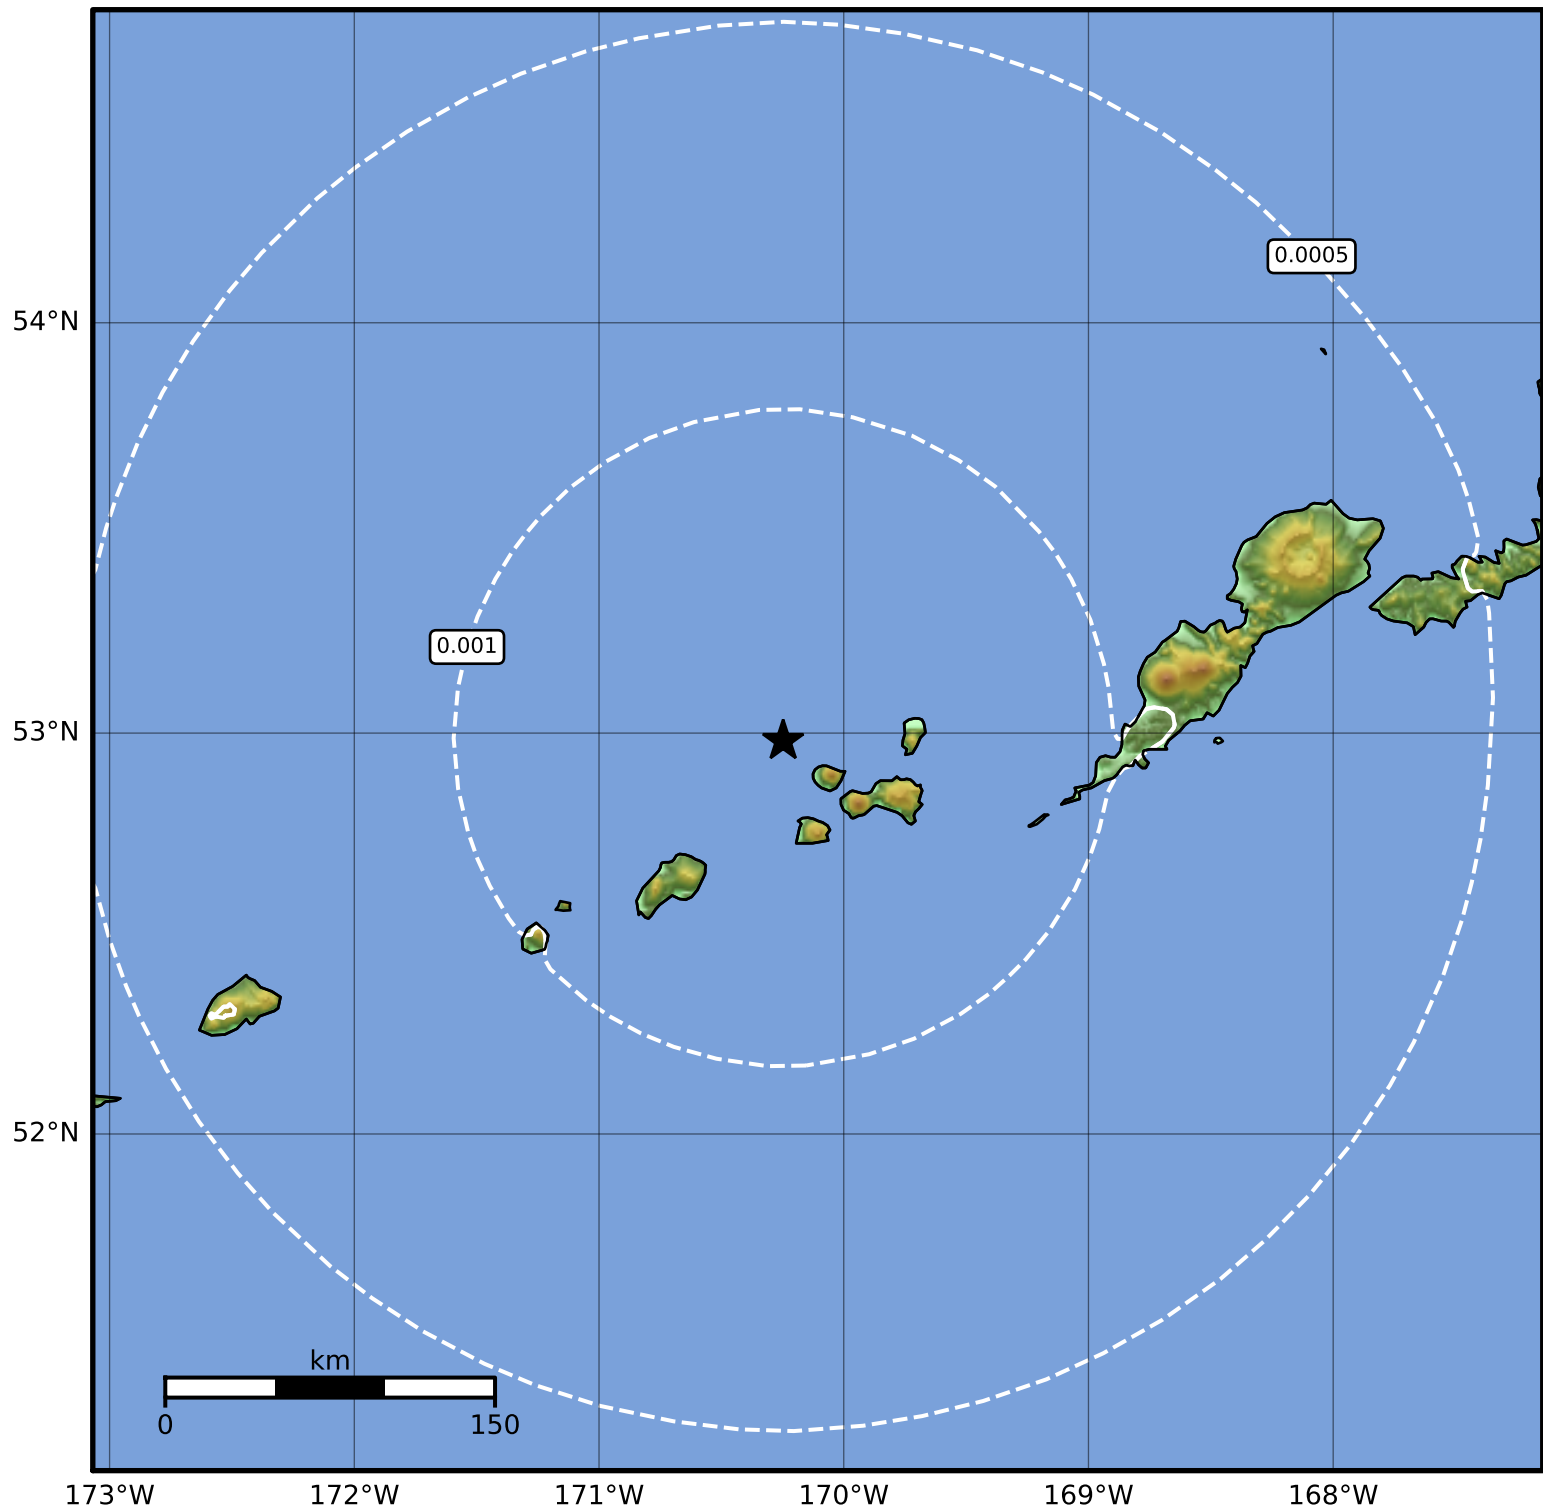

3.0 Second Peak Spectral Acceleration Map Alaska Earthquake Center  
ShakeMap: 93 km (58 miles) W of Nikolski  
Feb 10, 2024 14:35:23 UTC M4.1 N52.98 W170.25 Depth: 136.3km ID:ak0241w1kugo

Scale based on Worden et al. (2012)

Version 2: Processed 2024-02-10T20:16:21Z

△ Seismic Instrument ○ Reported Intensity

★ Epicenter