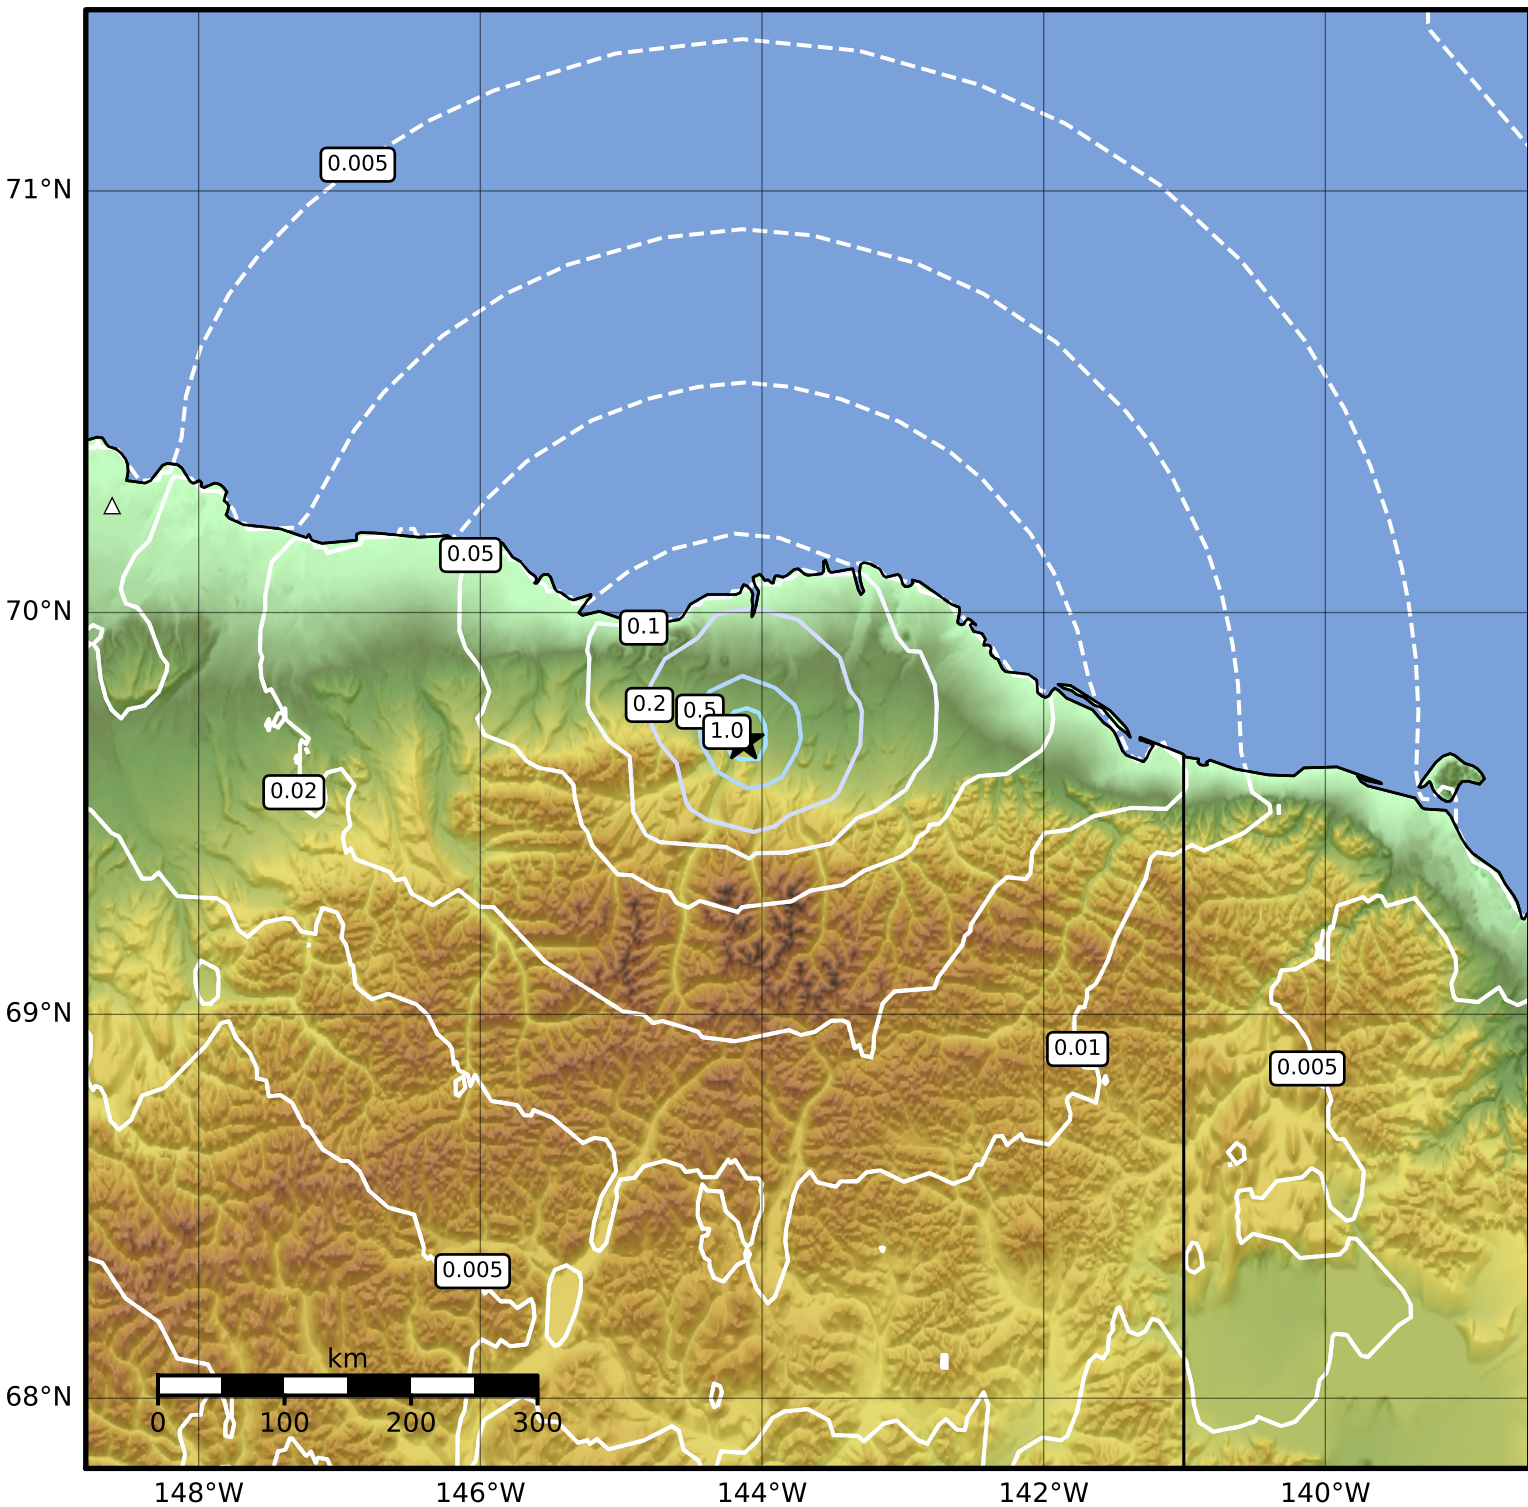

0.3 Second Peak Spectral Acceleration Map Alaska Earthquake Center
 ShakeMap: 53 km (33 miles) SSW of Kaktovik
 Jan 01, 2024 18:07:22 UTC M3.5 N69.68 W144.13 Depth: 8.1km ID:ak0241yap5t

SA(0.3) (%g)	0.1	0.2	0.5	1	2	5	10	20	50	100	200
---------------------	------------	------------	------------	----------	----------	----------	-----------	-----------	-----------	------------	------------

Scale based on Worden et al. (2012)

△ Seismic Instrument ○ Reported Intensity

★ Epicenter

Version 1: Processed 2024-01-01T18:12:06Z