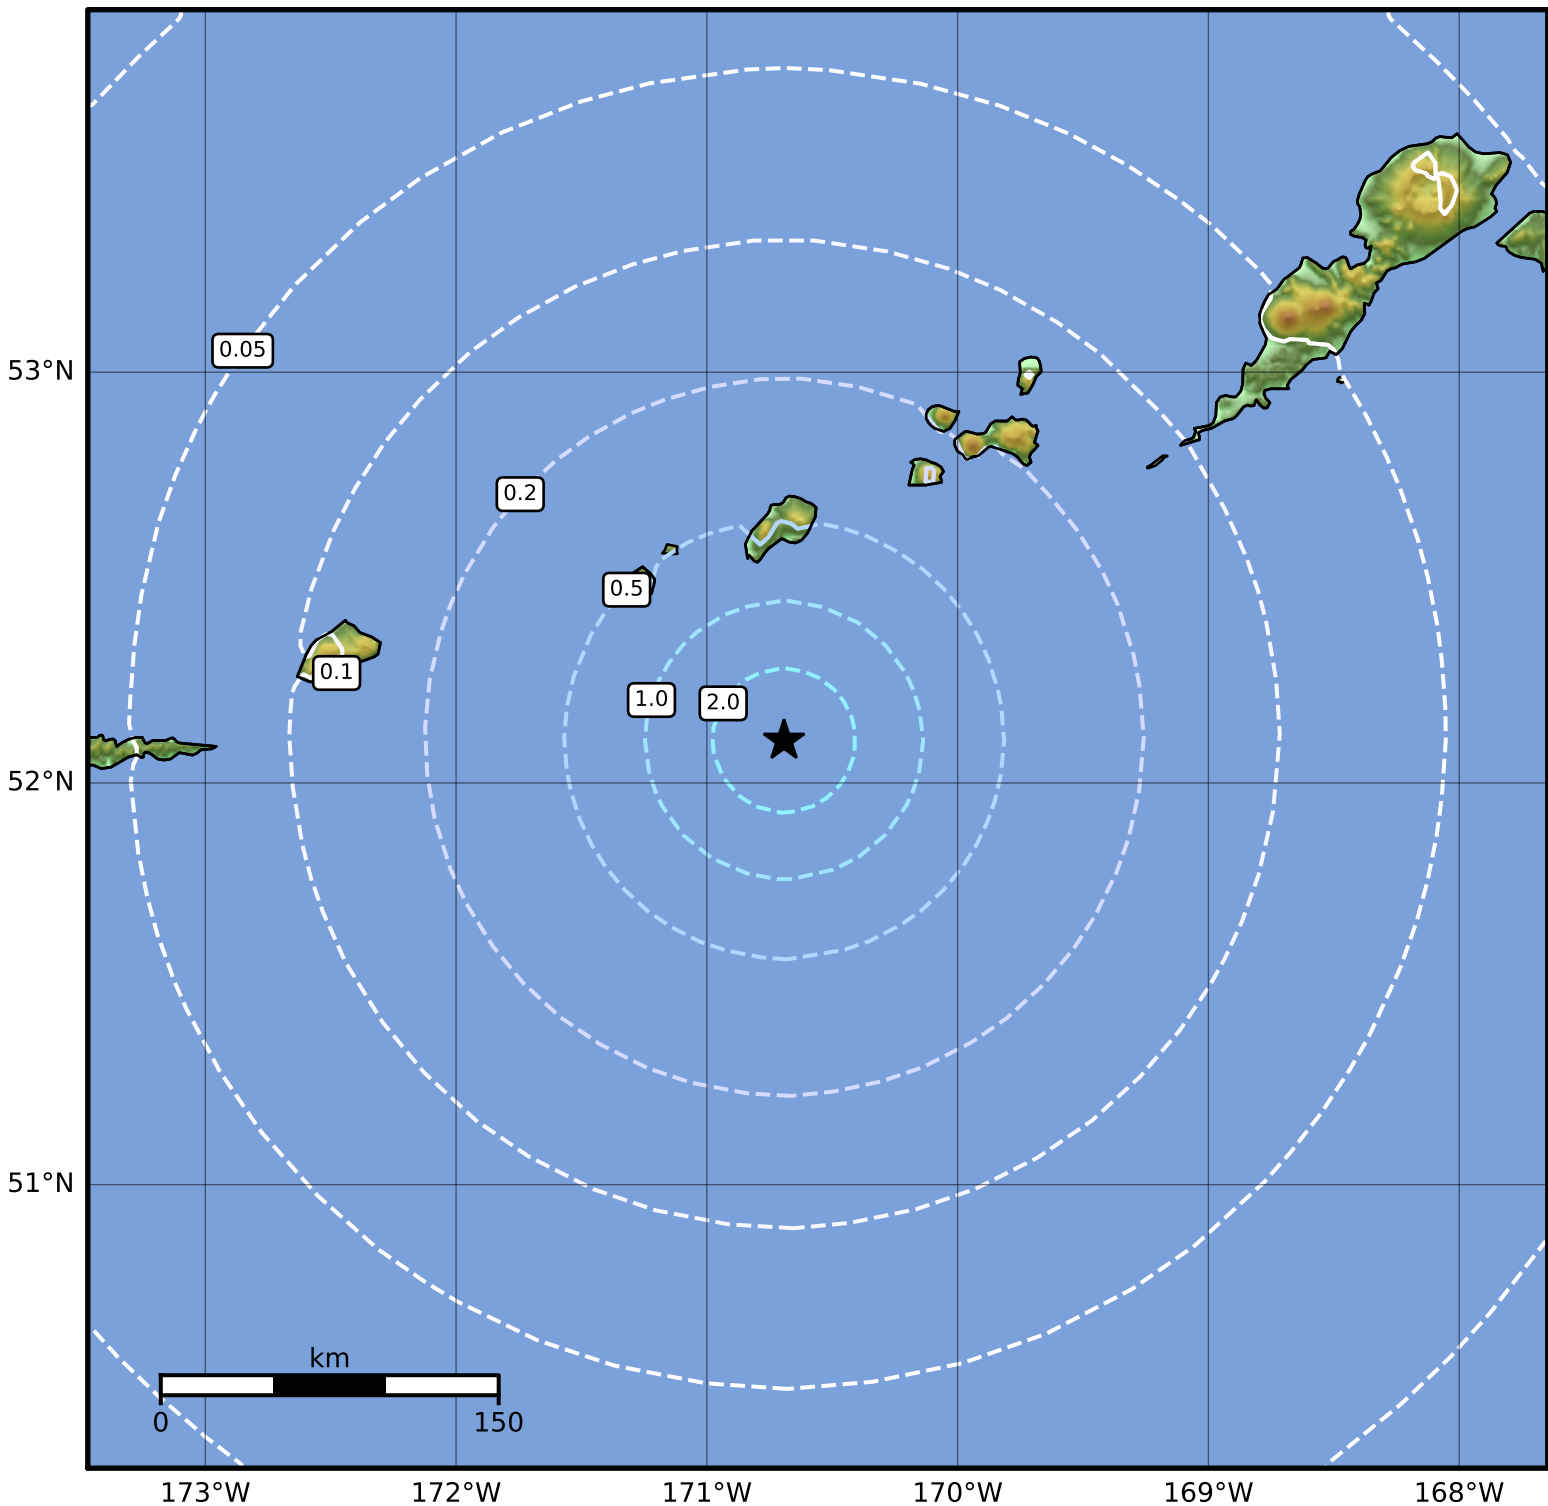

0.3 Second Peak Spectral Acceleration Map Alaska Earthquake Center  
 ShakeMap: 93 km (58 miles) ESE of Amukta Pass  
 Feb 12, 2024 00:40:15 UTC M4.6 N52.10 W170.69 Depth: 25.1km ID:ak0241z4cj1a

SA(0.3) (%g)	0.1	0.2	0.5	1	2	5	10	20	50	100	200
--------------	-----	-----	-----	---	---	---	----	----	----	-----	-----

Scale based on Worden et al. (2012)

Version 2: Processed 2024-02-12T02:52:26Z

△ Seismic Instrument    ○ Reported Intensity

★ Epicenter