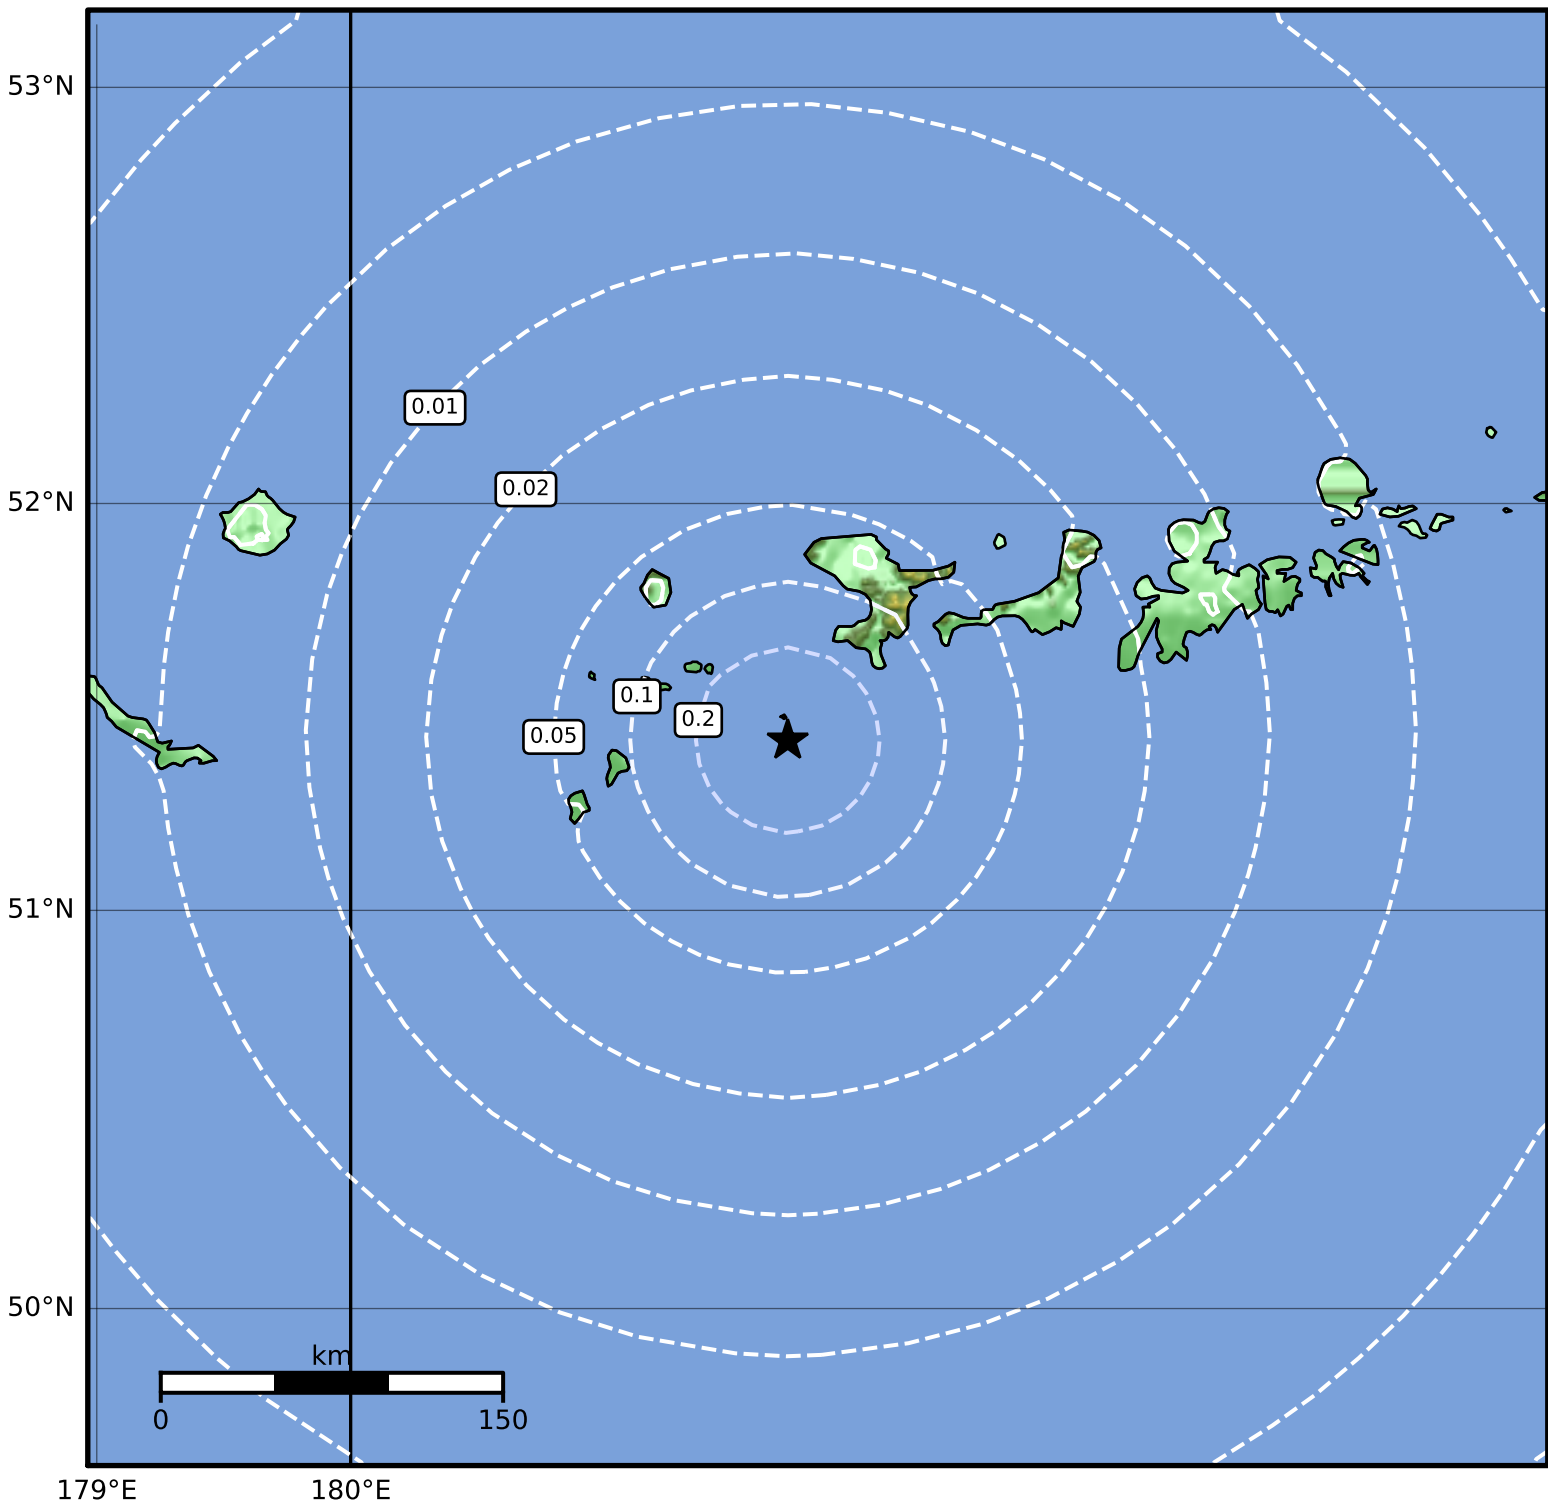

0.3 Second Peak Spectral Acceleration Map Alaska Earthquake Center
 ShakeMap: 123 km (76 miles) WSW of Adak
 Feb 12, 2024 09:54:57 UTC M3.6 N51.42 W178.28 Depth: 26.6km ID:ak0241z9siof

SA(0.3) (%g)	0.1	0.2	0.5	1	2	5	10	20	50	100	200
--------------	-----	-----	-----	---	---	---	----	----	----	-----	-----

Scale based on Worden et al. (2012)

Version 2: Processed 2024-02-12T17:28:39Z

△ Seismic Instrument ○ Reported Intensity

★ Epicenter