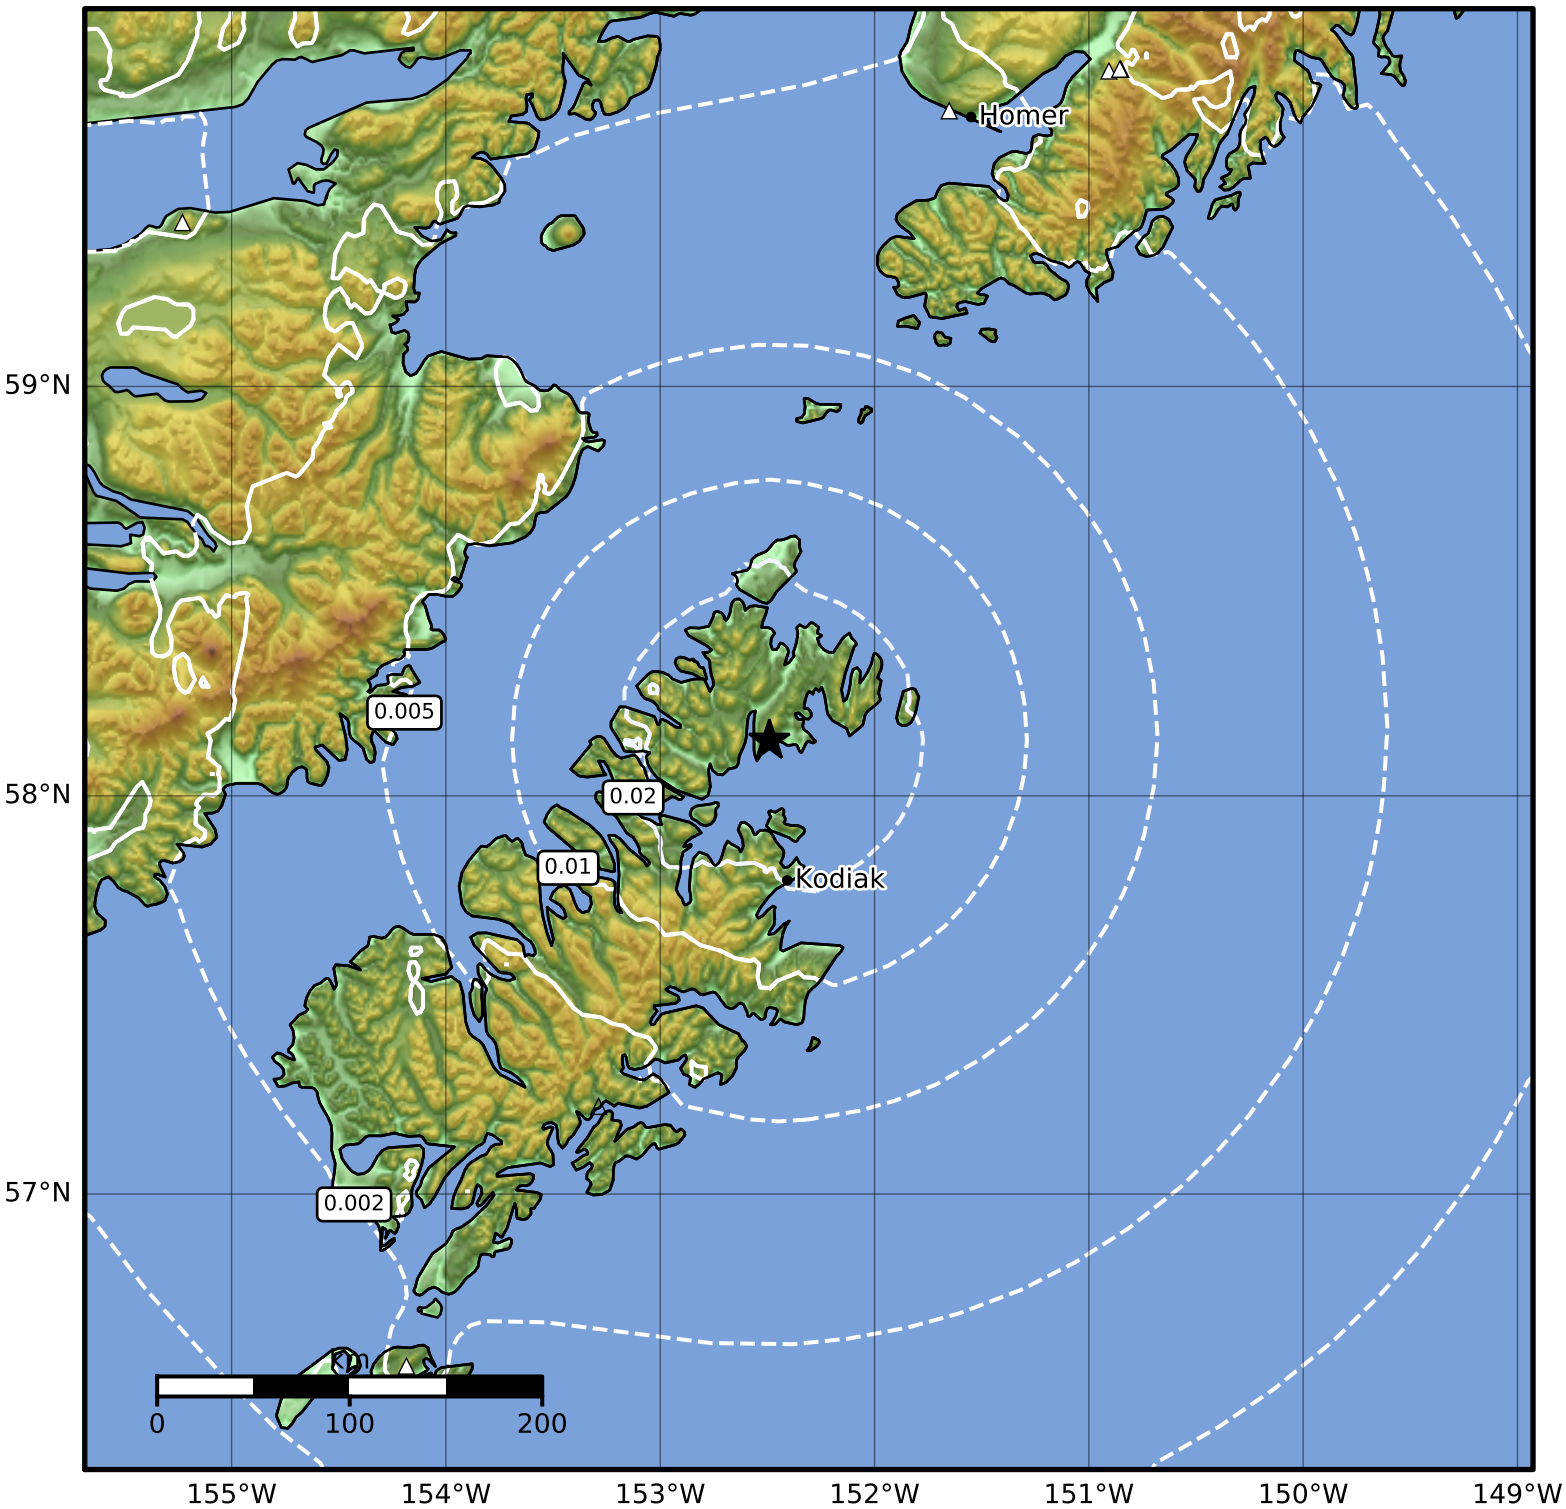

1.0 Second Peak Spectral Acceleration Map Alaska Earthquake Center
 ShakeMap: 24 km (15 miles) N of Ouzinkie
 Feb 12, 2024 15:05:00 UTC M3.6 N58.14 W152.49 Depth: 36.0km ID:ak0241zd2i03

SA(1.0) (%g)	0.1	0.2	0.5	1	2	5	10	20	50	100	200
--------------	-----	-----	-----	---	---	---	----	----	----	-----	-----

Scale based on Worden et al. (2012)

Version 2: Processed 2024-02-12T16:59:51Z

△ Seismic Instrument ○ Reported Intensity

★ Epicenter