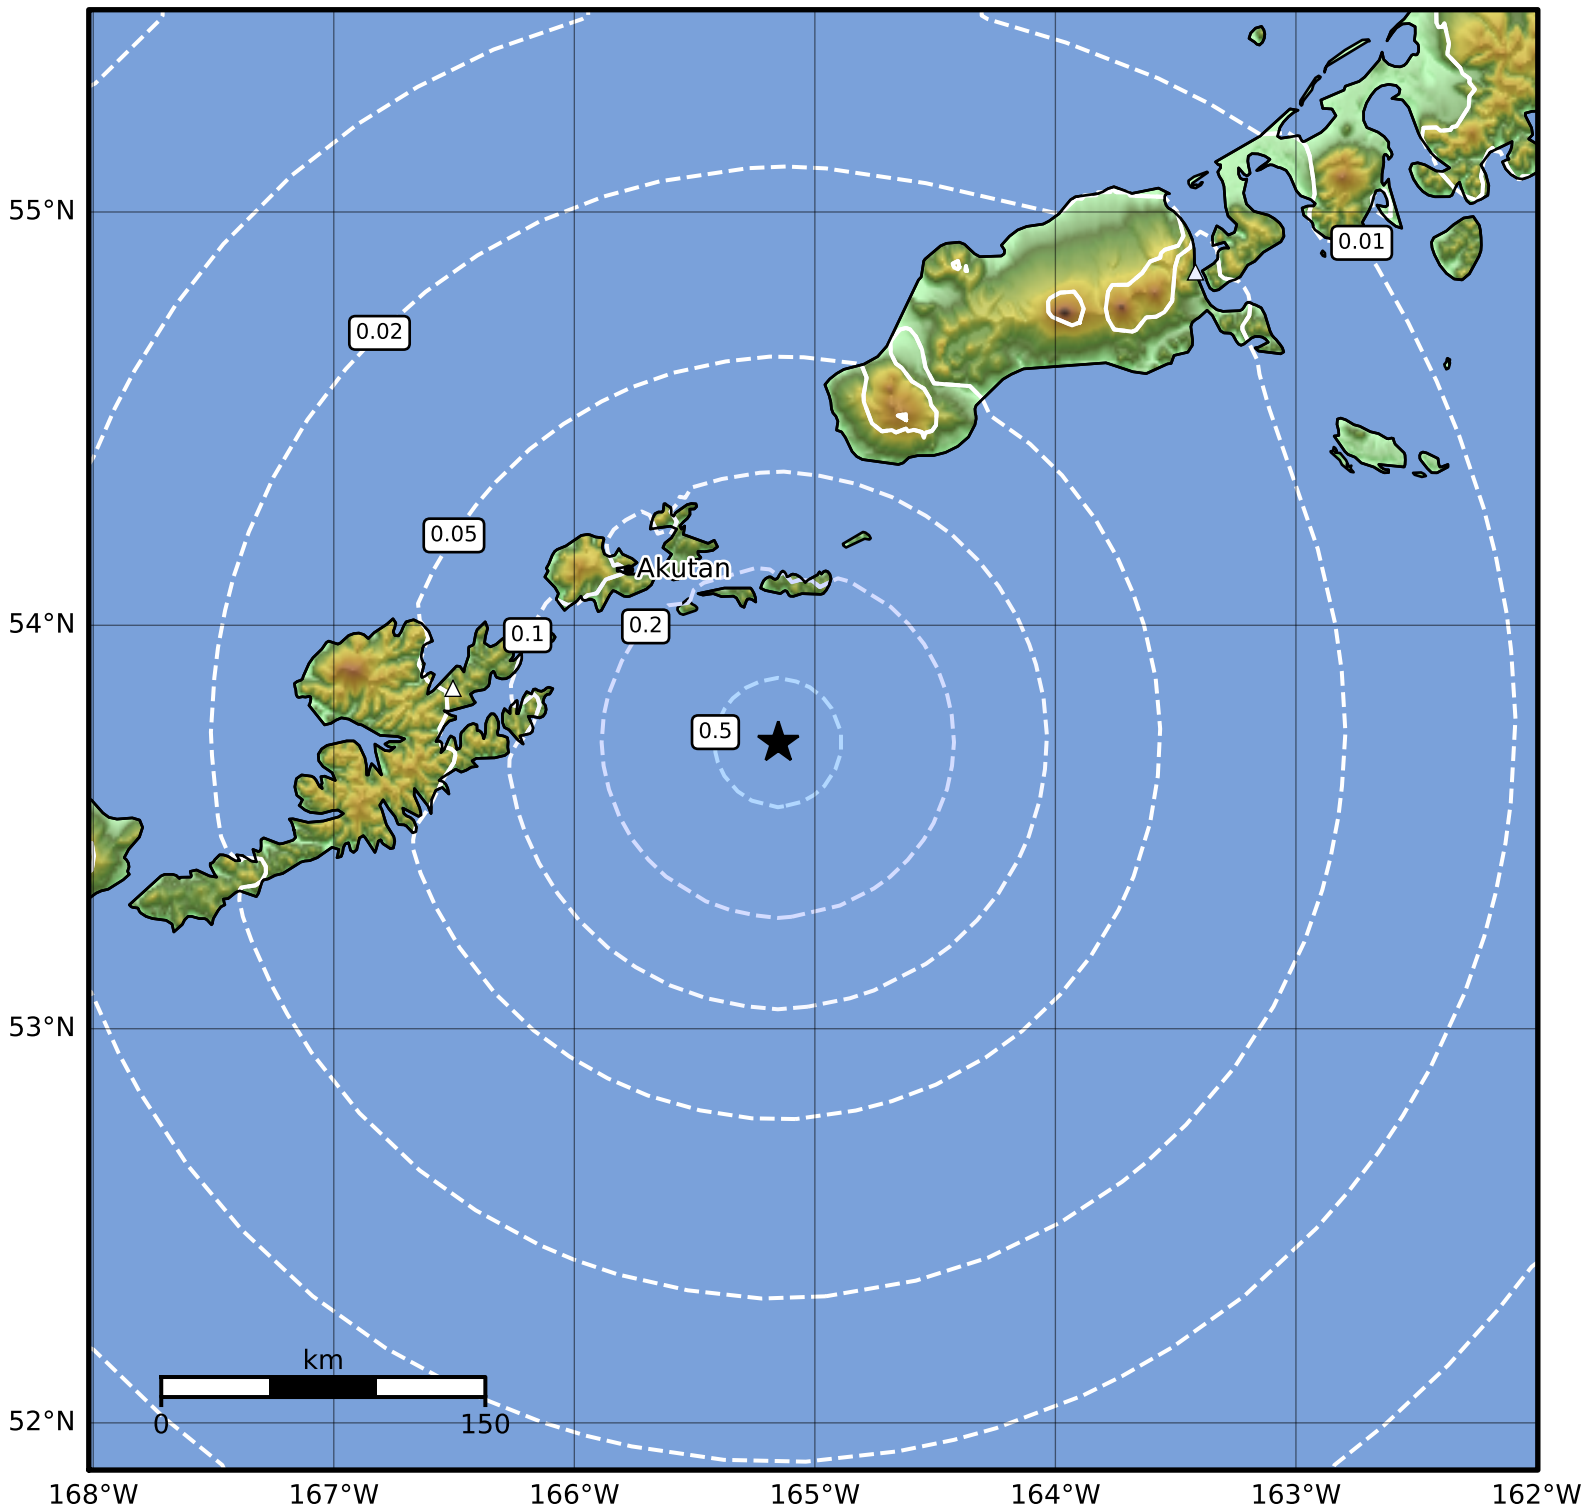

0.3 Second Peak Spectral Acceleration Map Alaska Earthquake Center  
 ShakeMap: 62 km (39 miles) SE of Akutan  
 Jan 01, 2024 20:06:50 UTC M4.0 N53.71 W165.15 Depth: 34.1km ID:ak0241zhevm

SA(0.3) (%g)	0.1	0.2	0.5	1	2	5	10	20	50	100	200
--------------	-----	-----	-----	---	---	---	----	----	----	-----	-----

Scale based on Worden et al. (2012)

Version 2: Processed 2024-01-02T03:33:56Z

△ Seismic Instrument ○ Reported Intensity

★ Epicenter