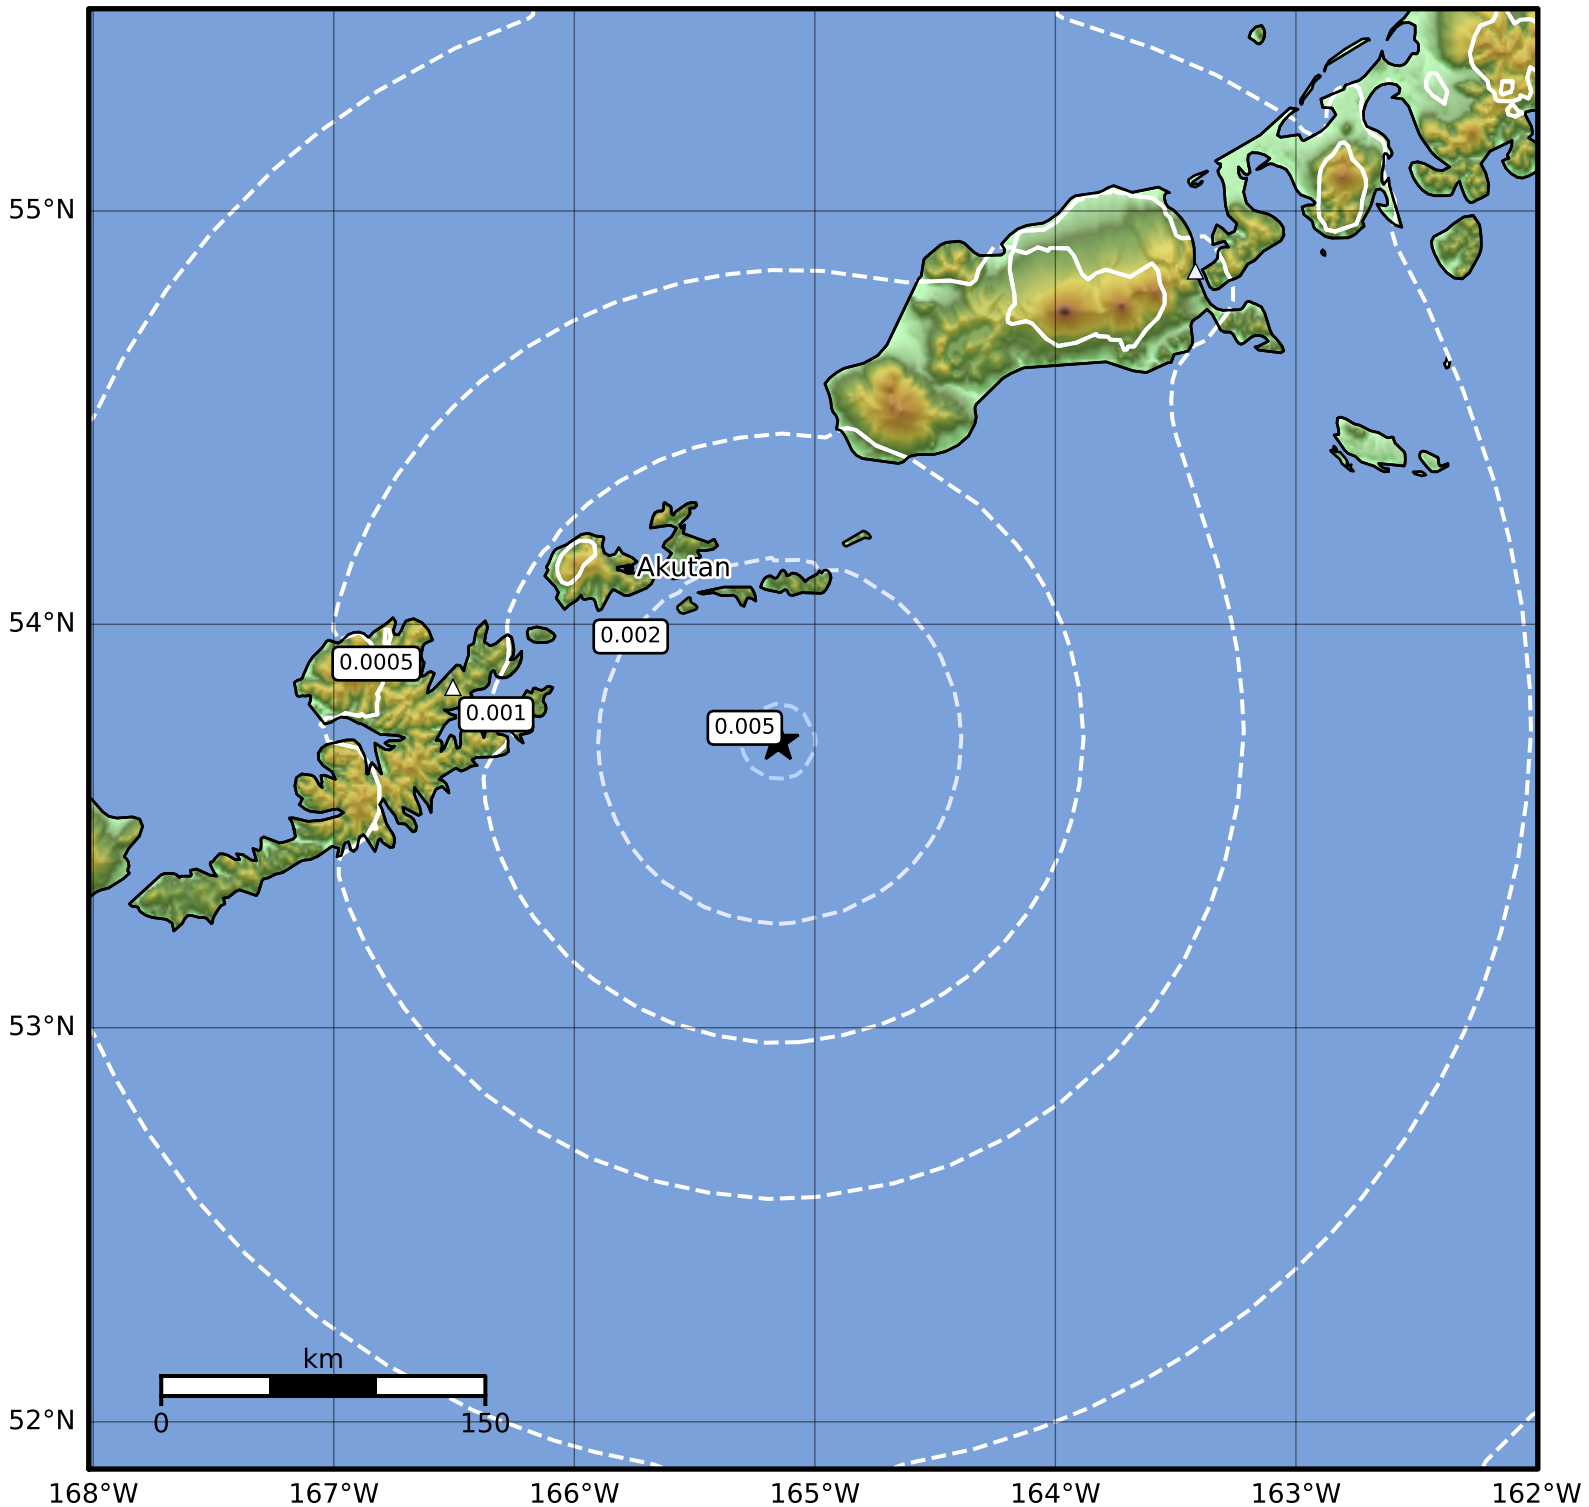

3.0 Second Peak Spectral Acceleration Map Alaska Earthquake Center
ShakeMap: 62 km (39 miles) SE of Akutan
Jan 01, 2024 20:06:50 UTC M4.0 N53.71 W165.15 Depth: 34.1km ID:ak0241zhev

SA(3.0) (%g)	0.1	0.2	0.5	1	2	5	10	20	50
--------------	-----	-----	-----	---	---	---	----	----	----

Scale based on Worden et al. (2012)

Version 2: Processed 2024-01-02T03:33:56Z

△ Seismic Instrument ○ Reported Intensity

★ Epicenter