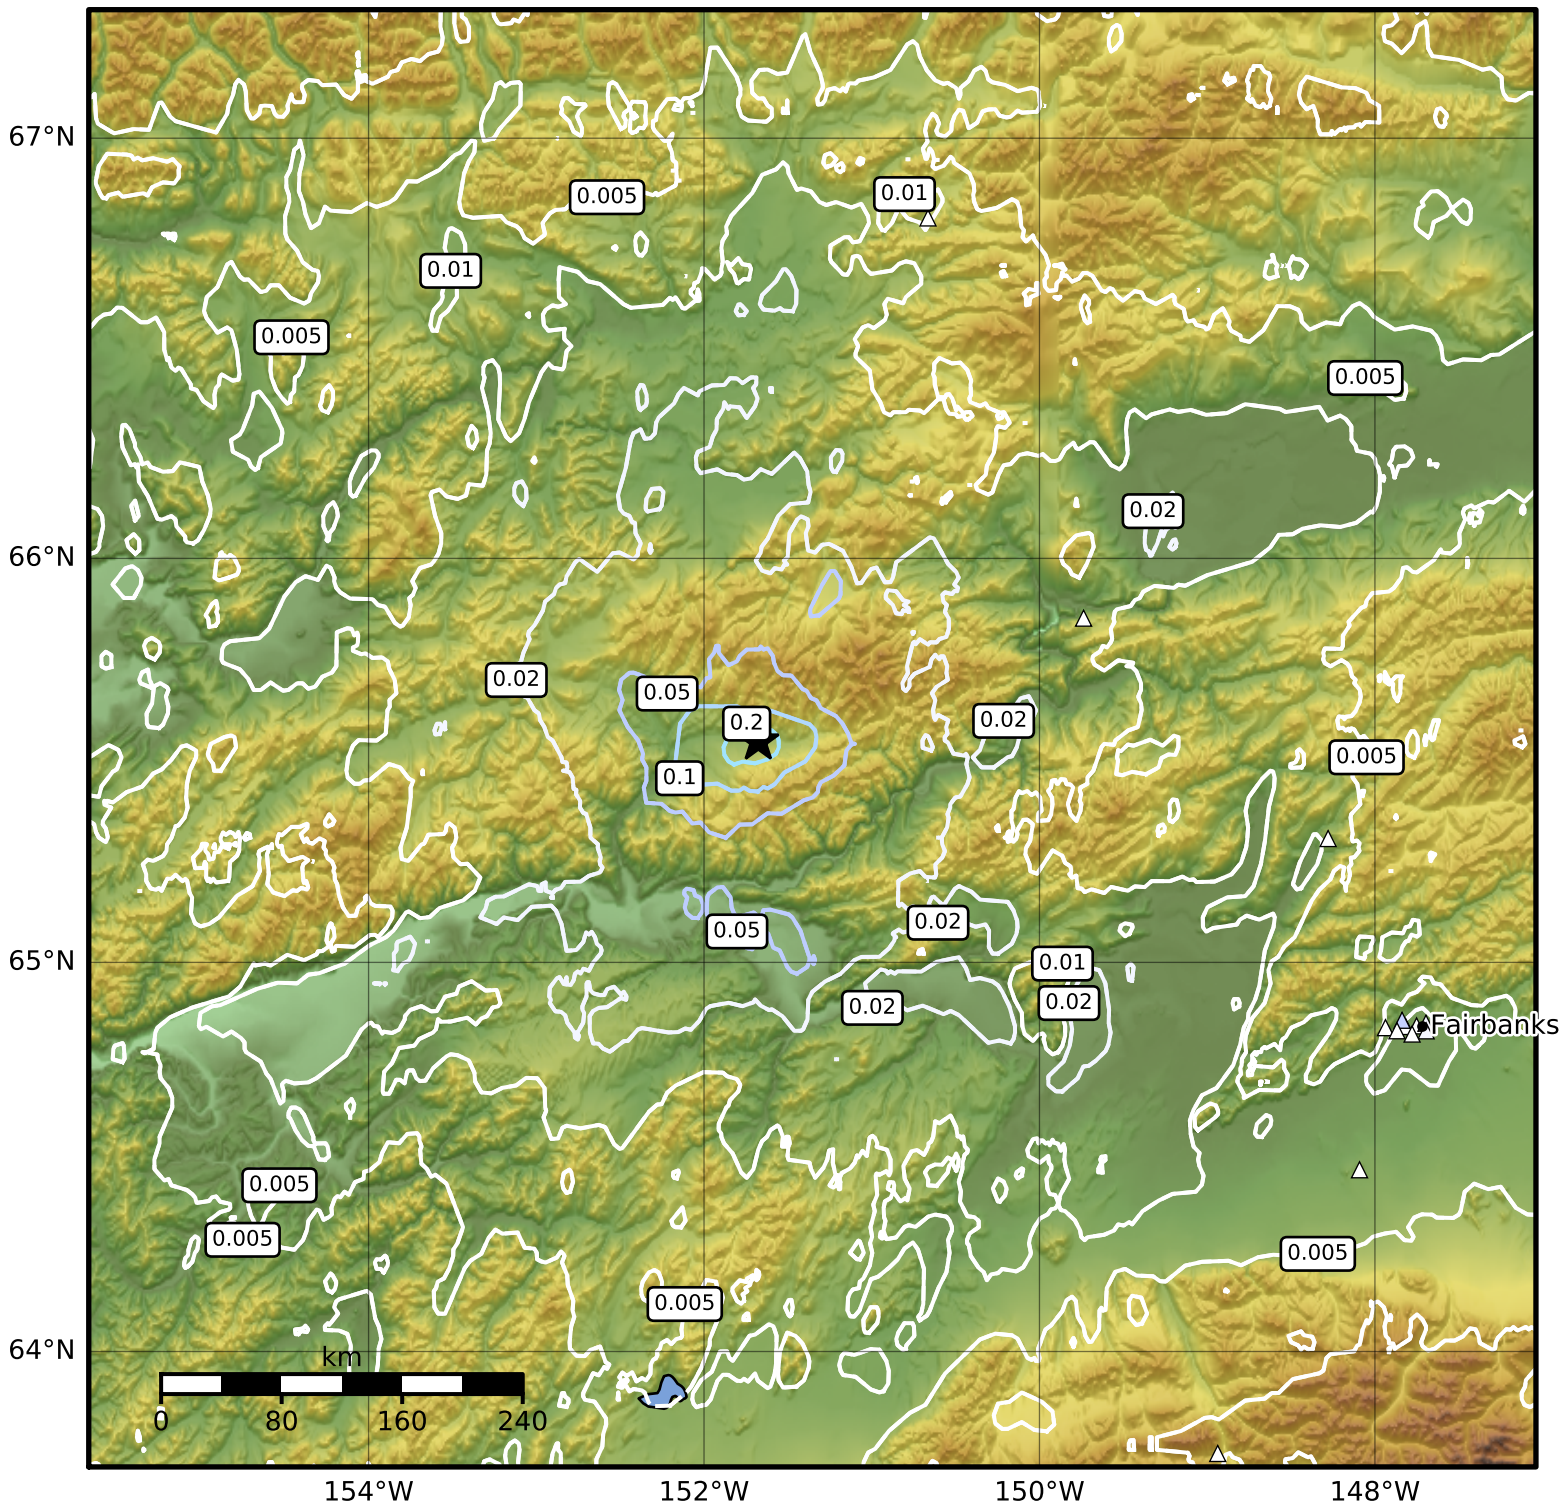

1.0 Second Peak Spectral Acceleration Map Alaska Earthquake Center  
 ShakeMap: 46 km (29 miles) NNE of Tanana  
 Feb 14, 2024 08:58:42 UTC M3.9 N65.55 W151.68 Depth: 15.4km ID:ak02422kaly9

Scale based on Worden et al. (2012)

Version 2: Processed 2024-02-14T09:15:53Z

△ Seismic Instrument ○ Reported Intensity

★ Epicenter