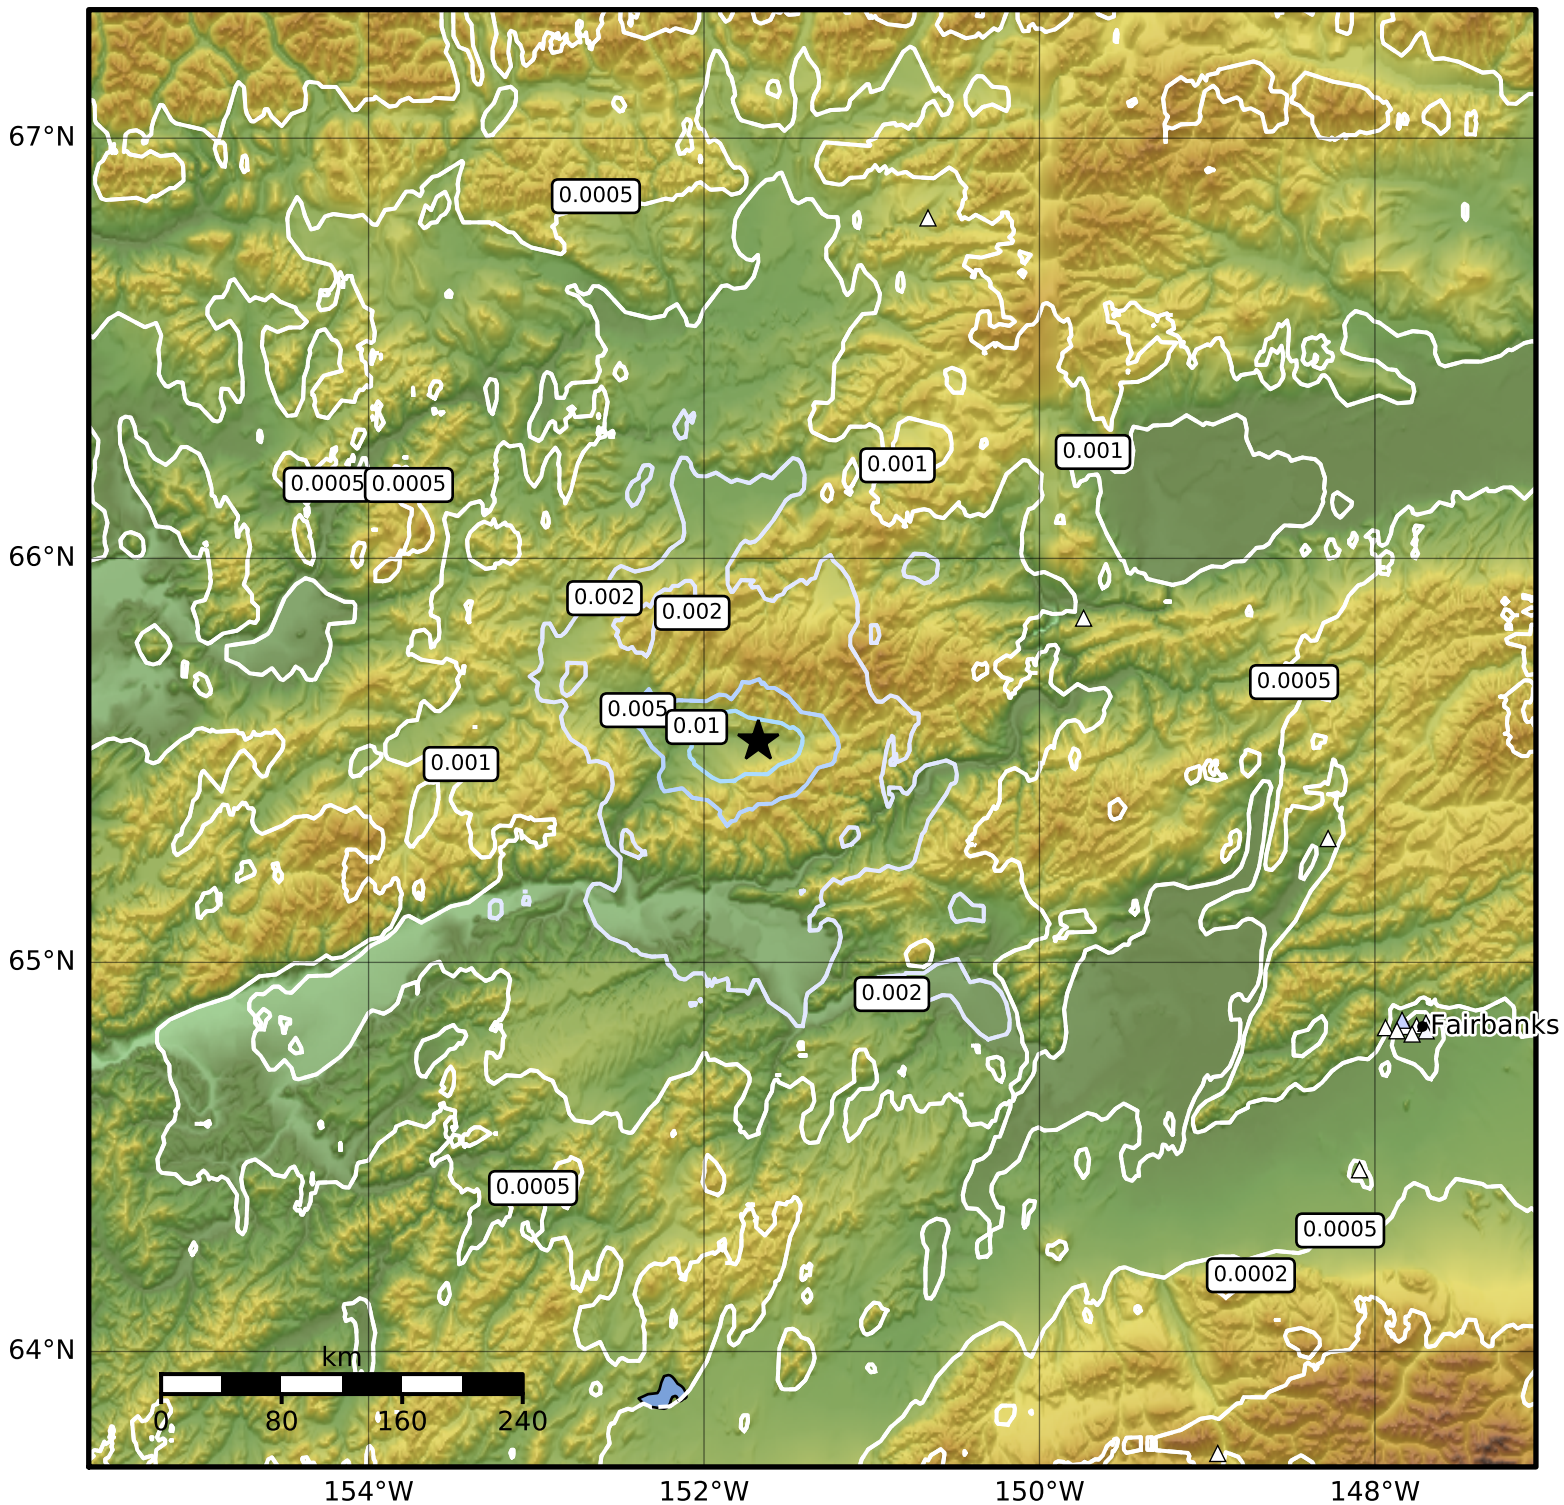

3.0 Second Peak Spectral Acceleration Map Alaska Earthquake Center
ShakeMap: 46 km (29 miles) NNE of Tanana
Feb 14, 2024 08:58:42 UTC M3.9 N65.55 W151.68 Depth: 15.4km ID:ak02422kaly9

Scale based on Worden et al. (2012)

Version 2: Processed 2024-02-14T09:15:53Z

△ Seismic Instrument ○ Reported Intensity

★ Epicenter