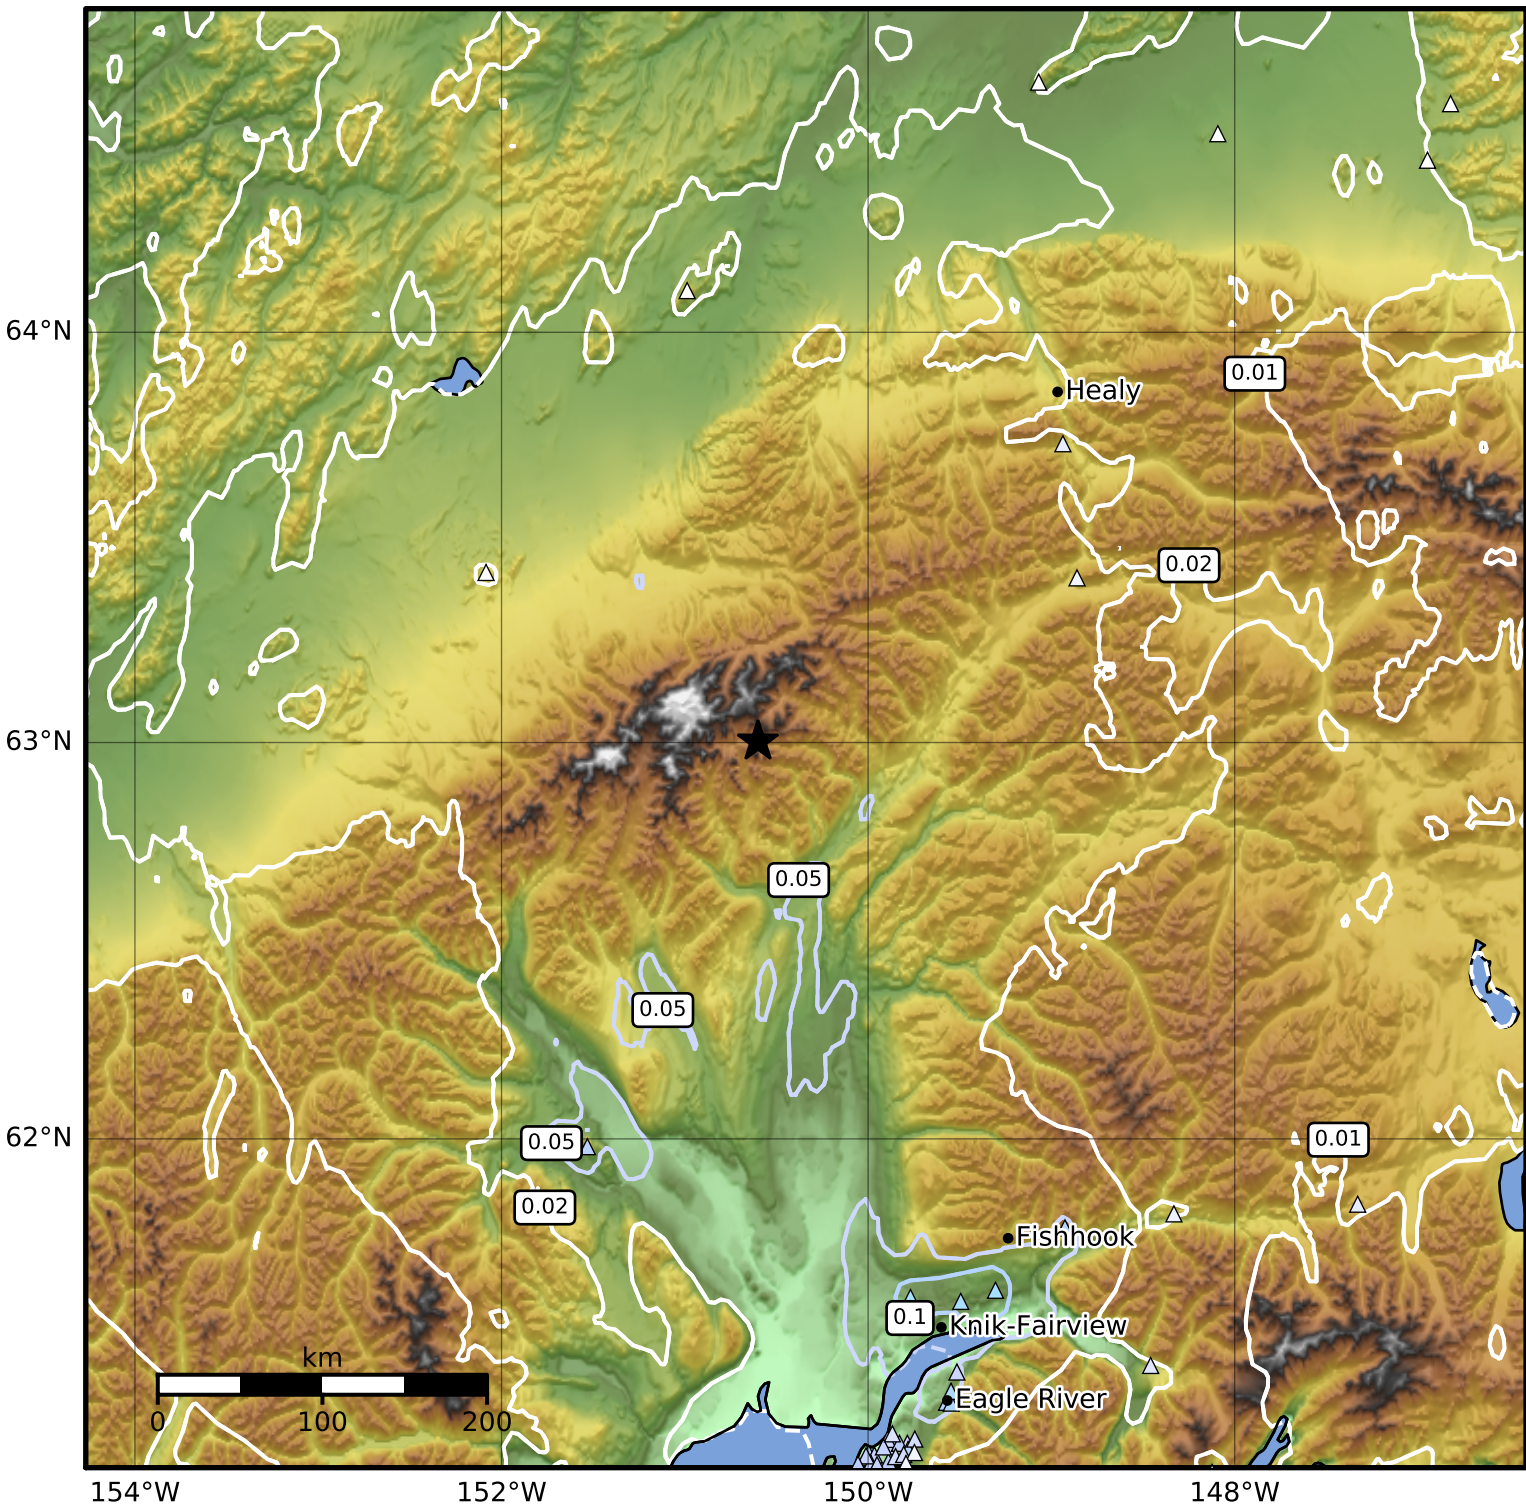

Peak Ground Velocity Map Alaska Earthquake Center
ShakeMap: 60 km (37 miles) SSE of Kantishna
Feb 14, 2024 21:43:37 UTC M4.4 N63.00 W150.60 Depth: 111.3km ID:ak02422ry0ln

Scale based on Worden et al. (2012)

△ Seismic Instrument ○ Reported Intensity

★ Epicenter

Version 1: Processed 2024-02-14T21:52:00Z