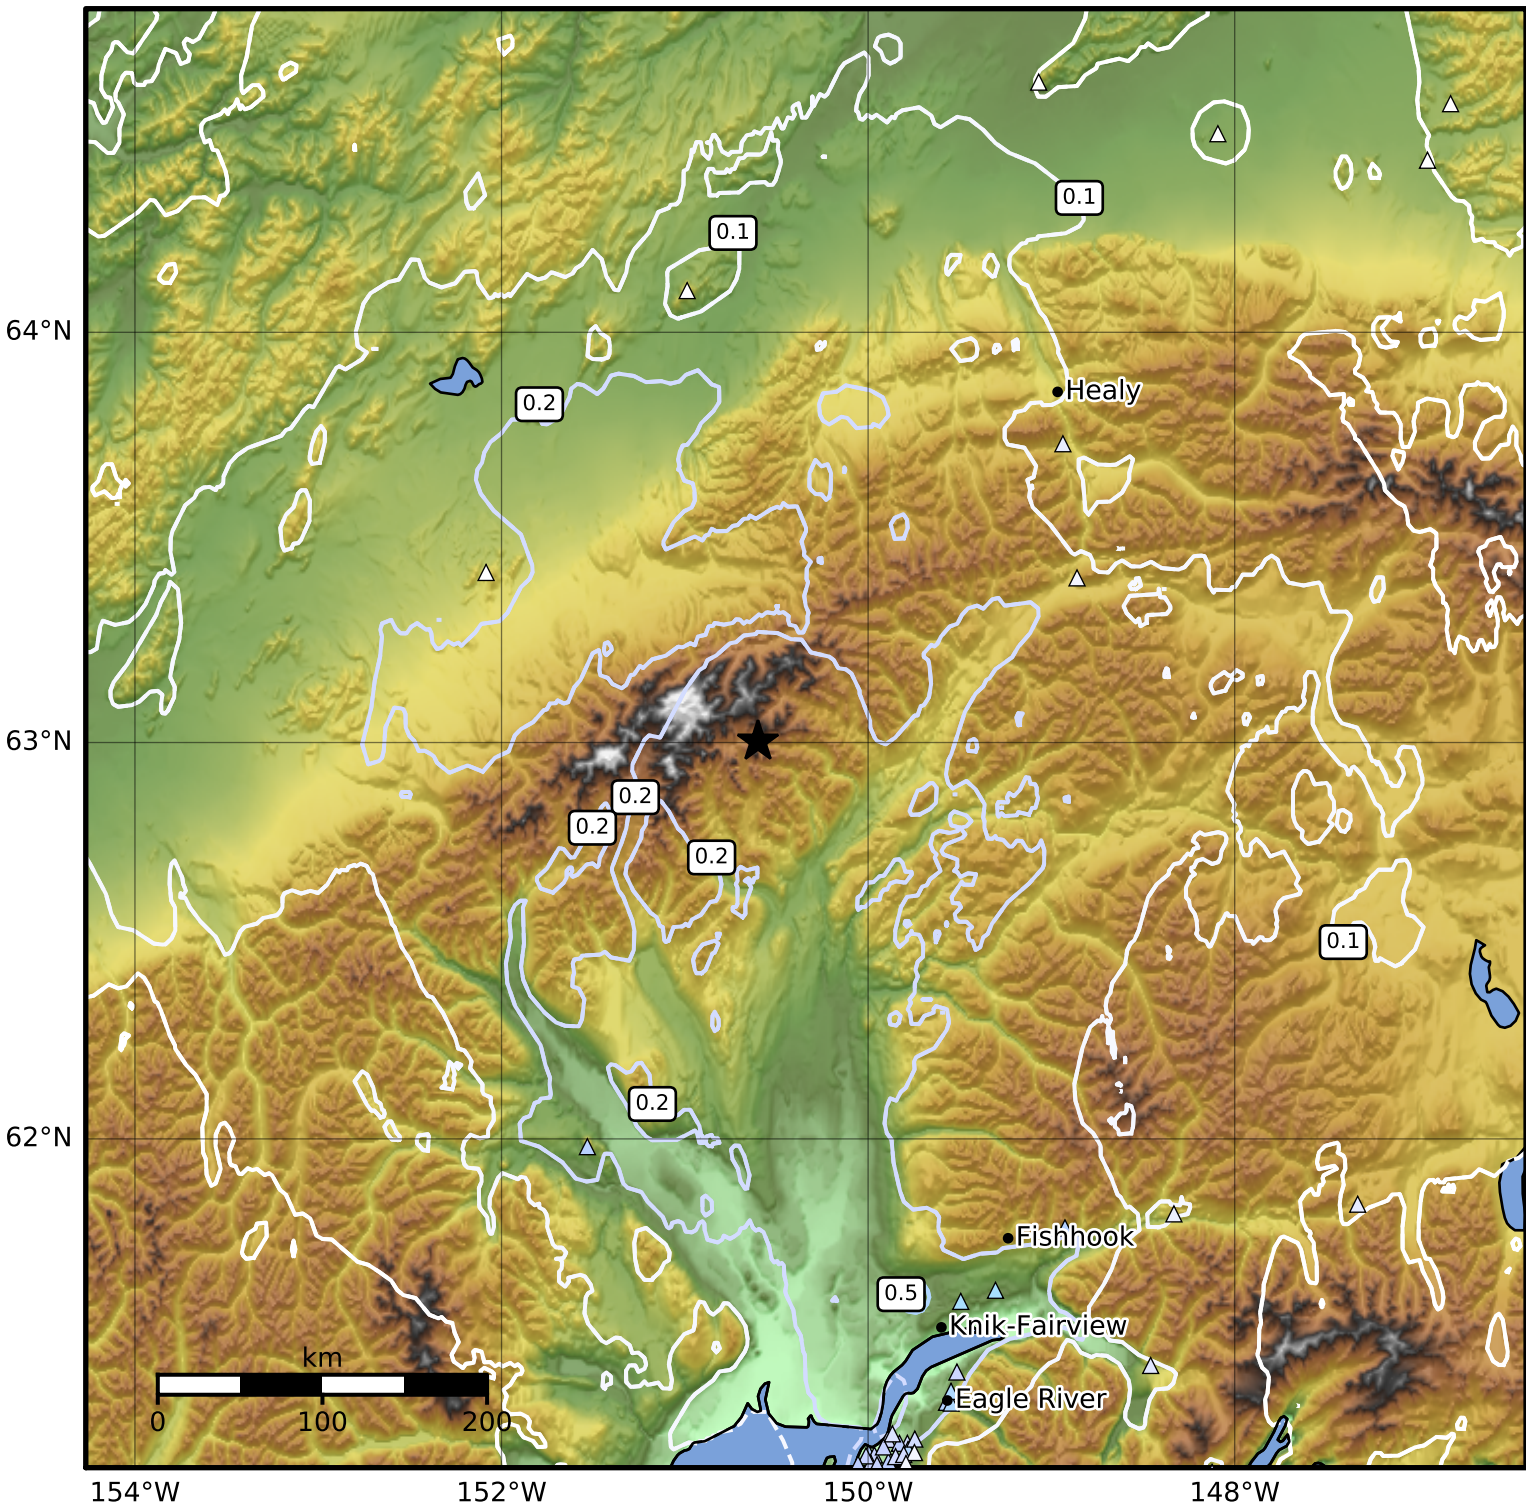

0.3 Second Peak Spectral Acceleration Map Alaska Earthquake Center
 ShakeMap: 60 km (37 miles) SSE of Kantishna
 Feb 14, 2024 21:43:37 UTC M4.4 N63.00 W150.60 Depth: 111.3km ID:ak02422ry0ln

SA(0.3) (%g)	0.1	0.2	0.5	1	2	5	10	20	50	100	200
--------------	-----	-----	-----	---	---	---	----	----	----	-----	-----

Scale based on Worden et al. (2012)

△ Seismic Instrument ○ Reported Intensity

★ Epicenter

Version 1: Processed 2024-02-14T21:52:00Z