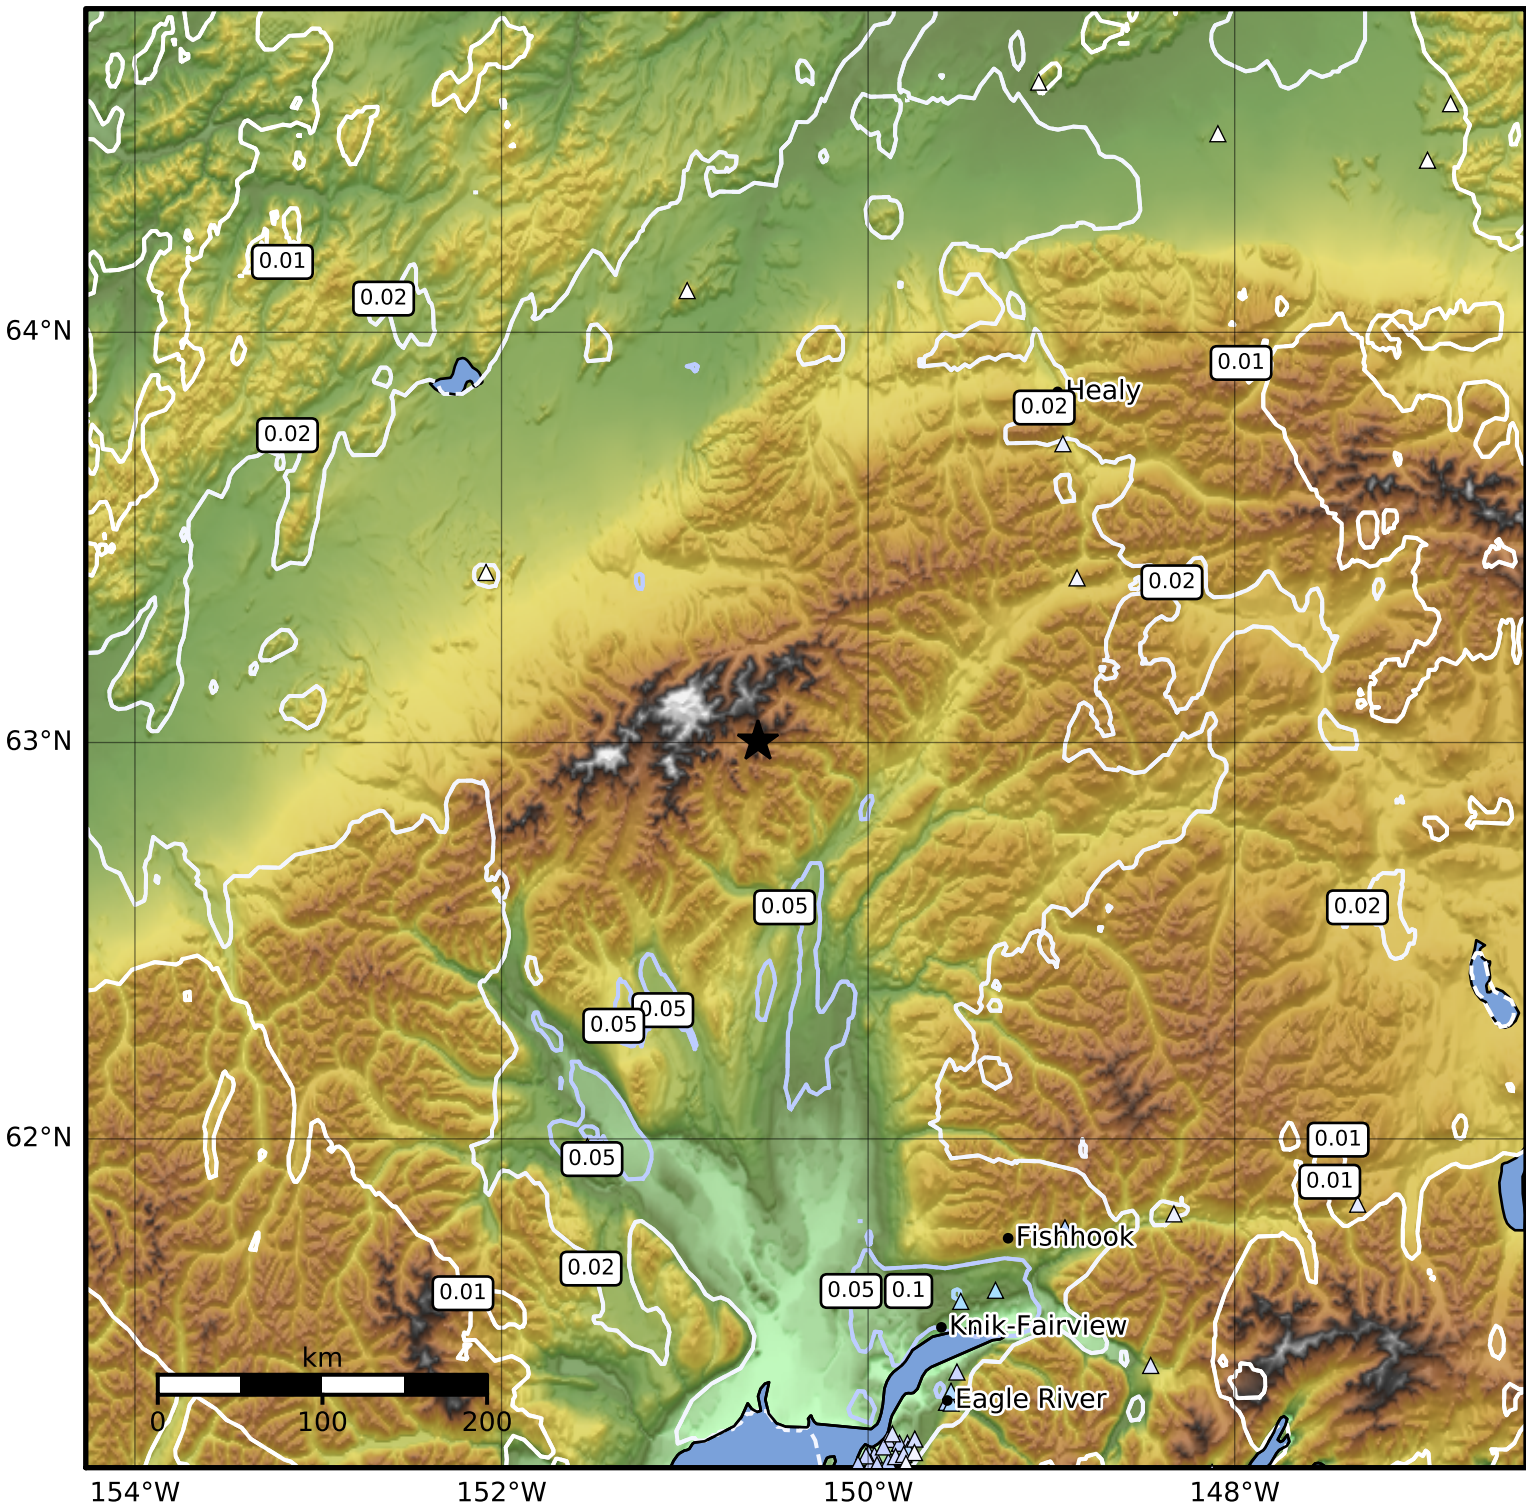

1.0 Second Peak Spectral Acceleration Map Alaska Earthquake Center
 ShakeMap: 60 km (37 miles) SSE of Kantishna
 Feb 14, 2024 21:43:37 UTC M4.4 N63.00 W150.60 Depth: 111.3km ID:ak02422ry0ln

Scale based on Worden et al. (2012)

△ Seismic Instrument ○ Reported Intensity

★ Epicenter

Version 1: Processed 2024-02-14T21:52:00Z