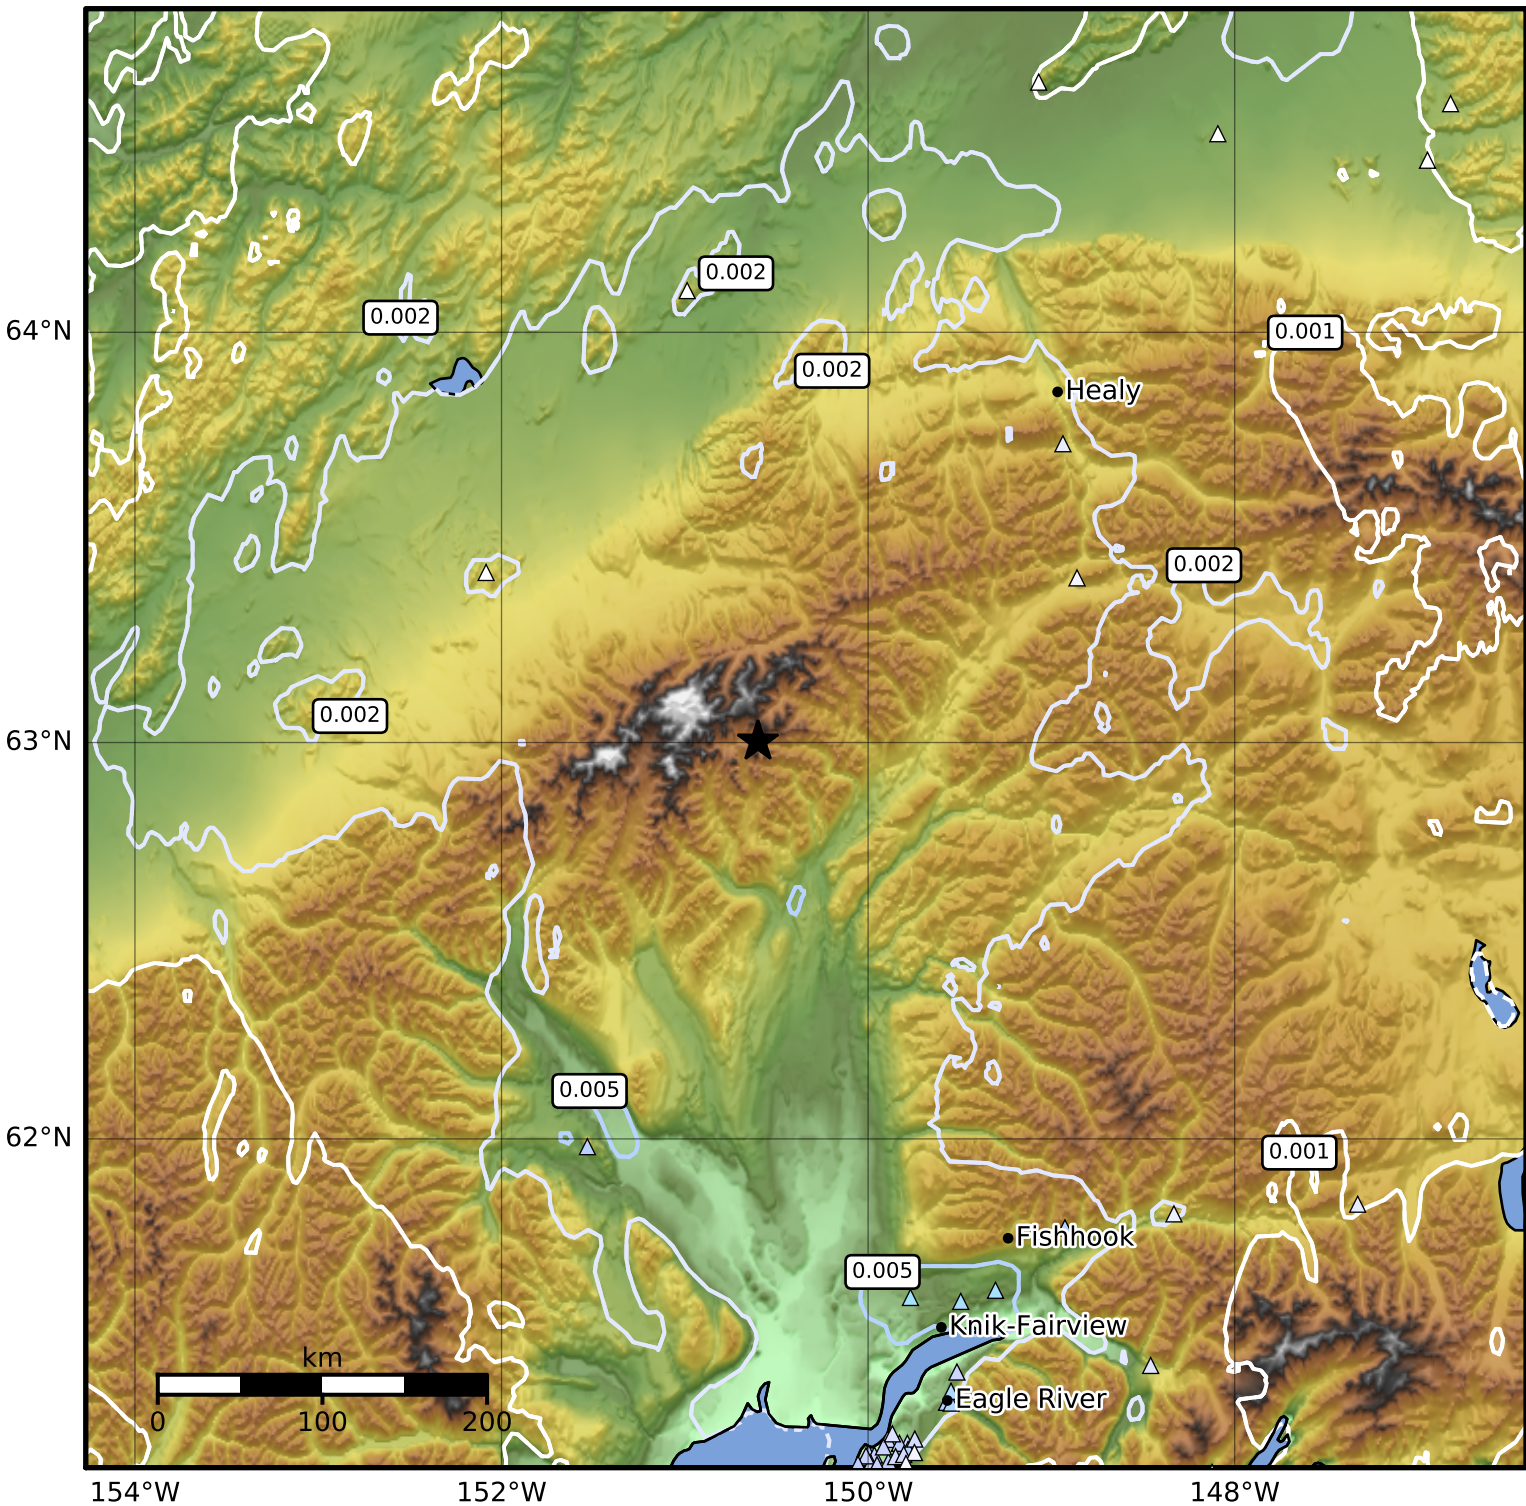

3.0 Second Peak Spectral Acceleration Map Alaska Earthquake Center
 ShakeMap: 60 km (37 miles) SSE of Kantishna
 Feb 14, 2024 21:43:37 UTC M4.4 N63.00 W150.60 Depth: 111.3km ID:ak02422ry0ln

Scale based on Worden et al. (2012)

Version 1: Processed 2024-02-14T21:52:00Z

△ Seismic Instrument ○ Reported Intensity

★ Epicenter