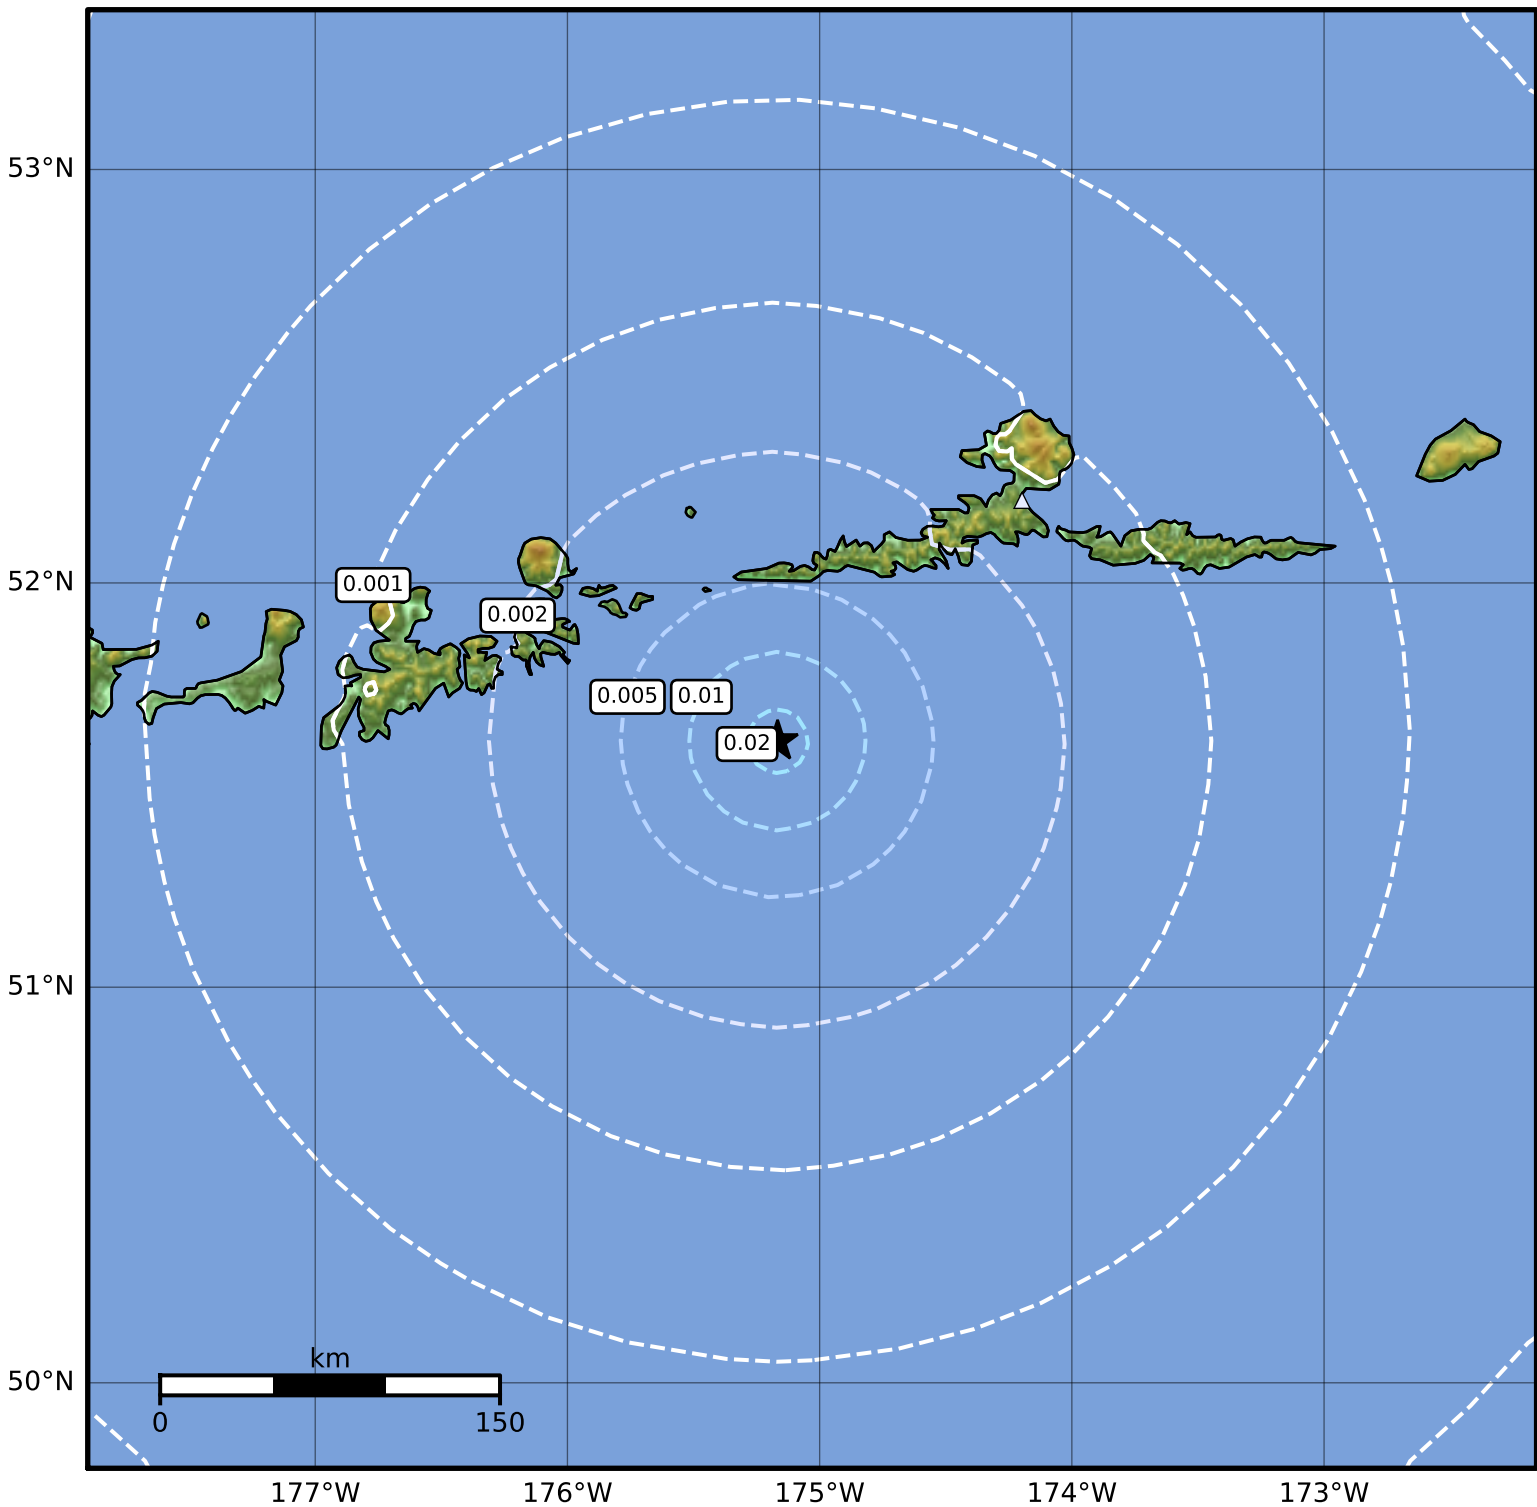

3.0 Second Peak Spectral Acceleration Map Alaska Earthquake Center
ShakeMap: 92 km (57 miles) SW of Atka
Feb 17, 2024 05:46:39 UTC M4.2 N51.61 W175.17 Depth: 17.3km ID:ak02427h1rpn

Scale based on Worden et al. (2012)

Version 2: Processed 2024-02-17T08:07:58Z

△ Seismic Instrument ○ Reported Intensity

★ Epicenter