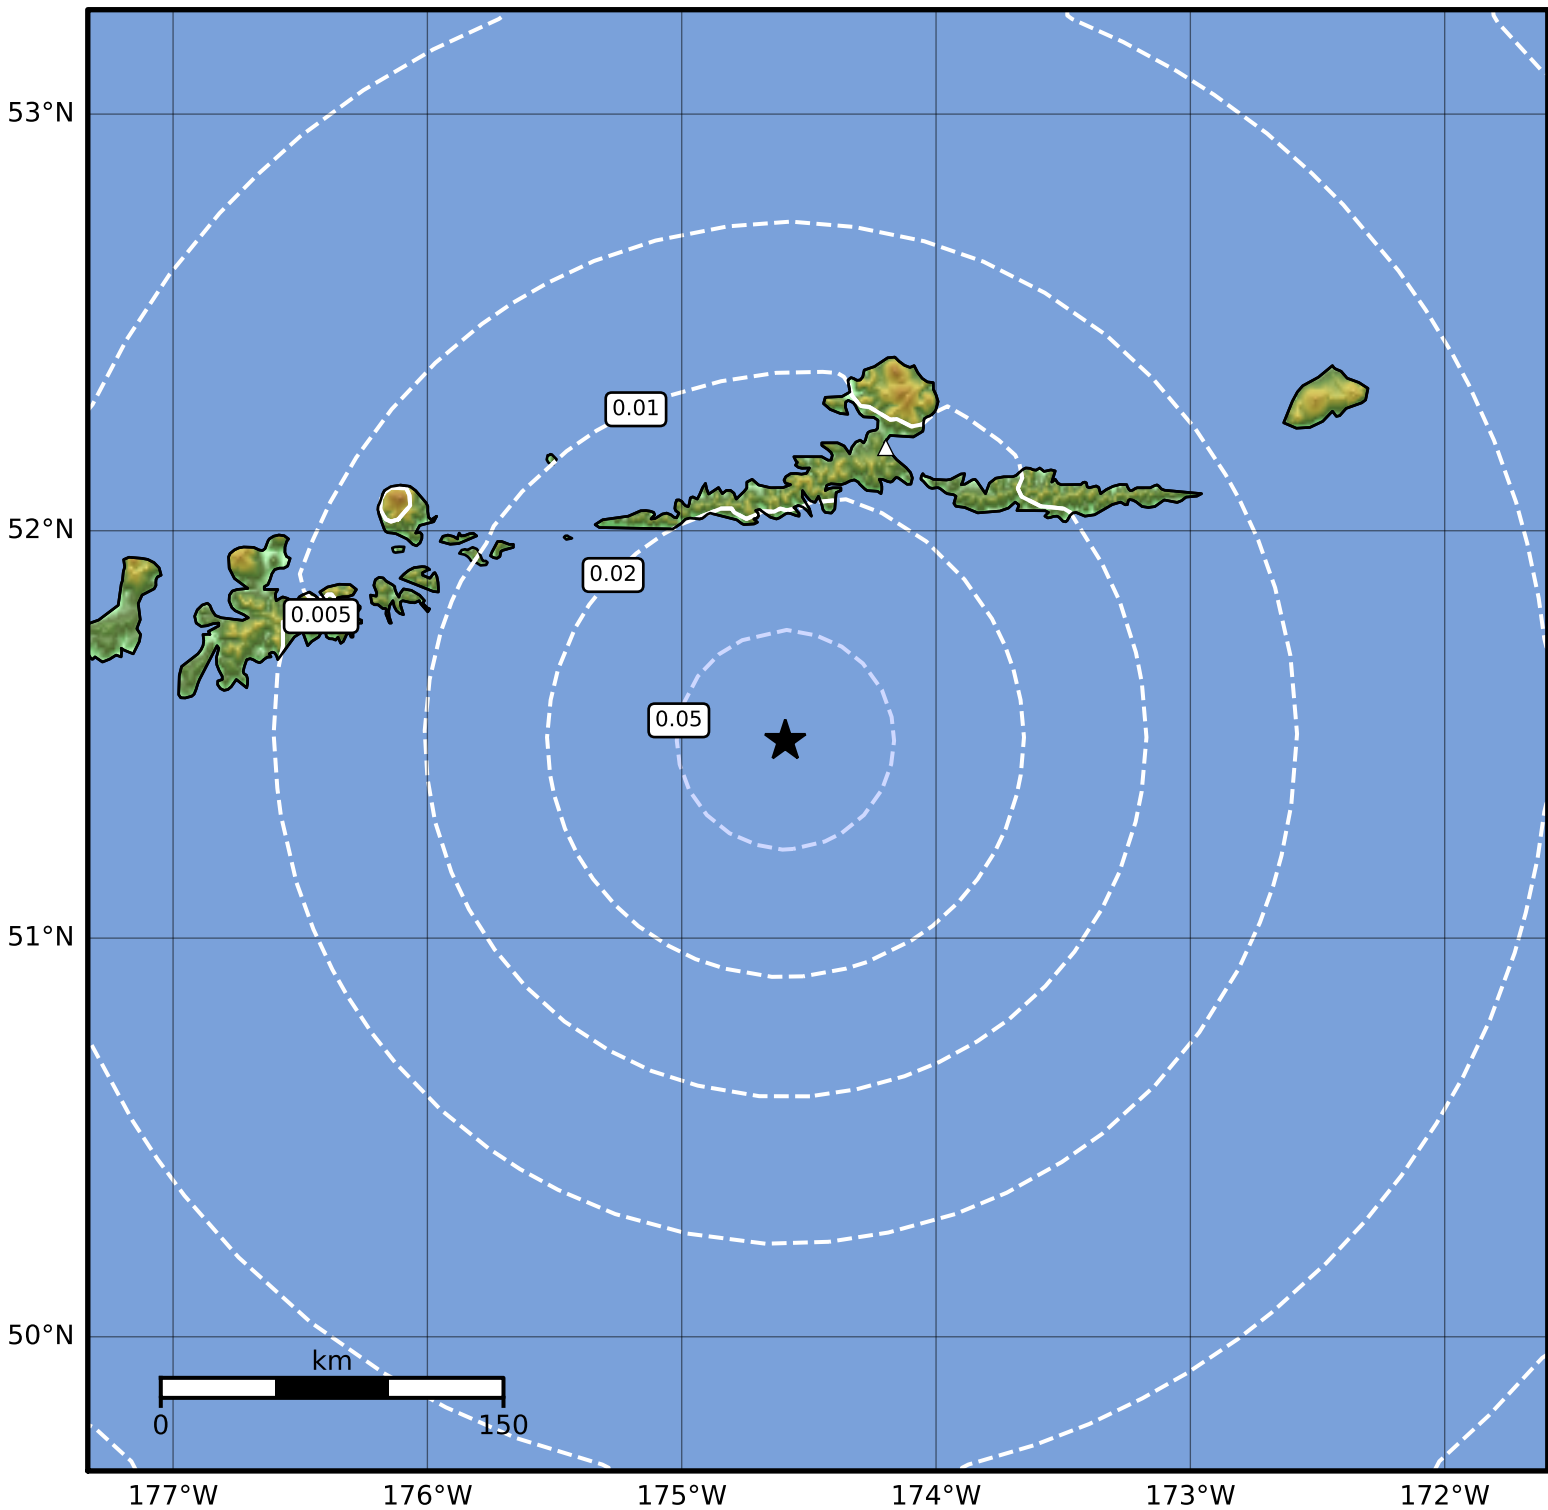

Peak Ground Velocity Map Alaska Earthquake Center  
ShakeMap: 83 km (52 miles) SSW of Atka  
Feb 19, 2024 11:28:42 UTC M4.0 N51.49 W174.59 Depth: 34.2km ID:ak0242avl7pm

PGV (cm/s)	0.1	0.2	0.5	1	2	5	10	20	50	100	200
------------	-----	-----	-----	---	---	---	----	----	----	-----	-----

Scale based on Worden et al. (2012)

Version 2: Processed 2024-02-19T19:06:55Z

△ Seismic Instrument ○ Reported Intensity

★ Epicenter