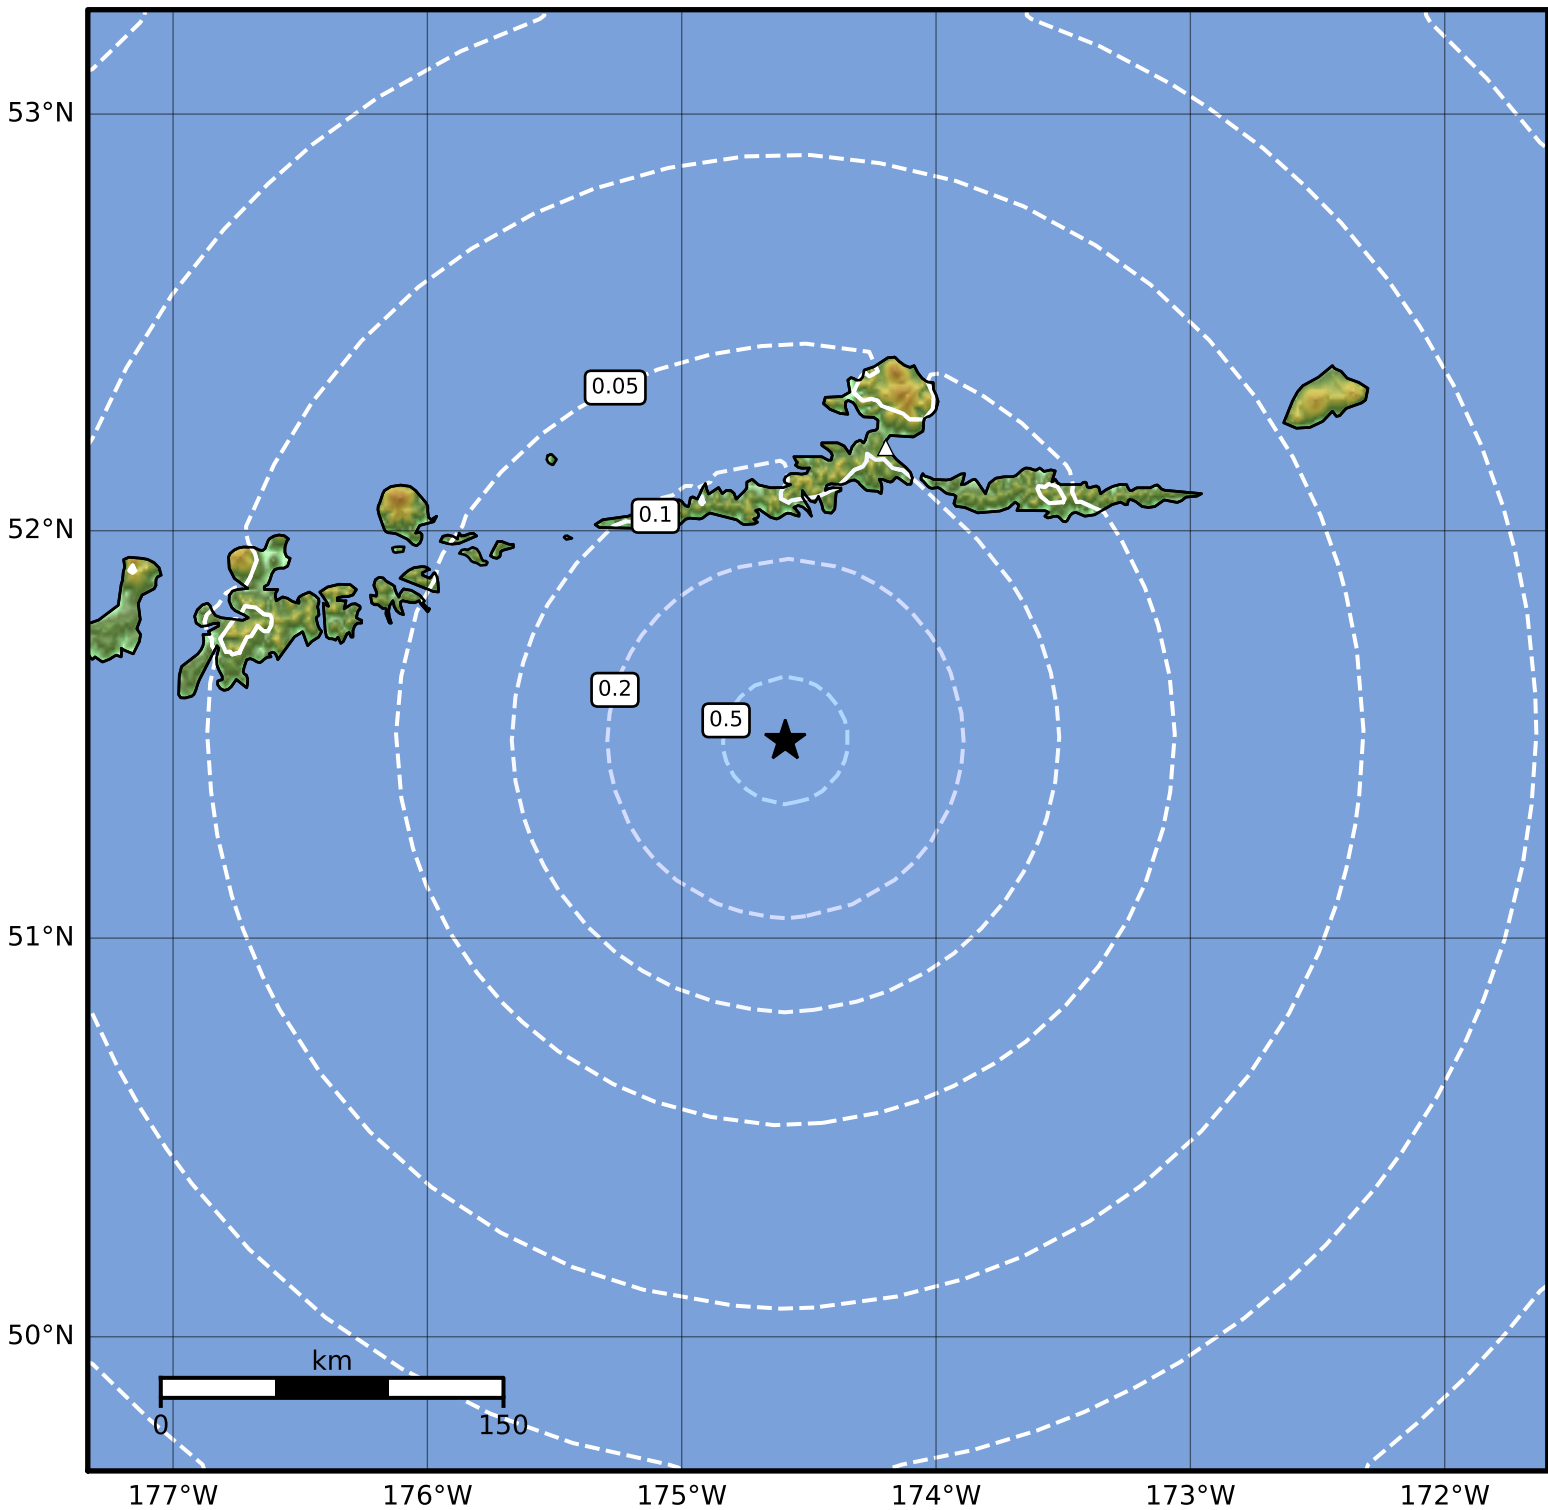

0.3 Second Peak Spectral Acceleration Map Alaska Earthquake Center  
 ShakeMap: 83 km (52 miles) SSW of Atka  
 Feb 19, 2024 11:28:42 UTC M4.0 N51.49 W174.59 Depth: 34.2km ID:ak0242avl7pm

SA(0.3) (%g)	0.1	0.2	0.5	1	2	5	10	20	50	100	200
--------------	-----	-----	-----	---	---	---	----	----	----	-----	-----

Scale based on Worden et al. (2012)

Version 2: Processed 2024-02-19T19:06:55Z

△ Seismic Instrument ○ Reported Intensity

★ Epicenter